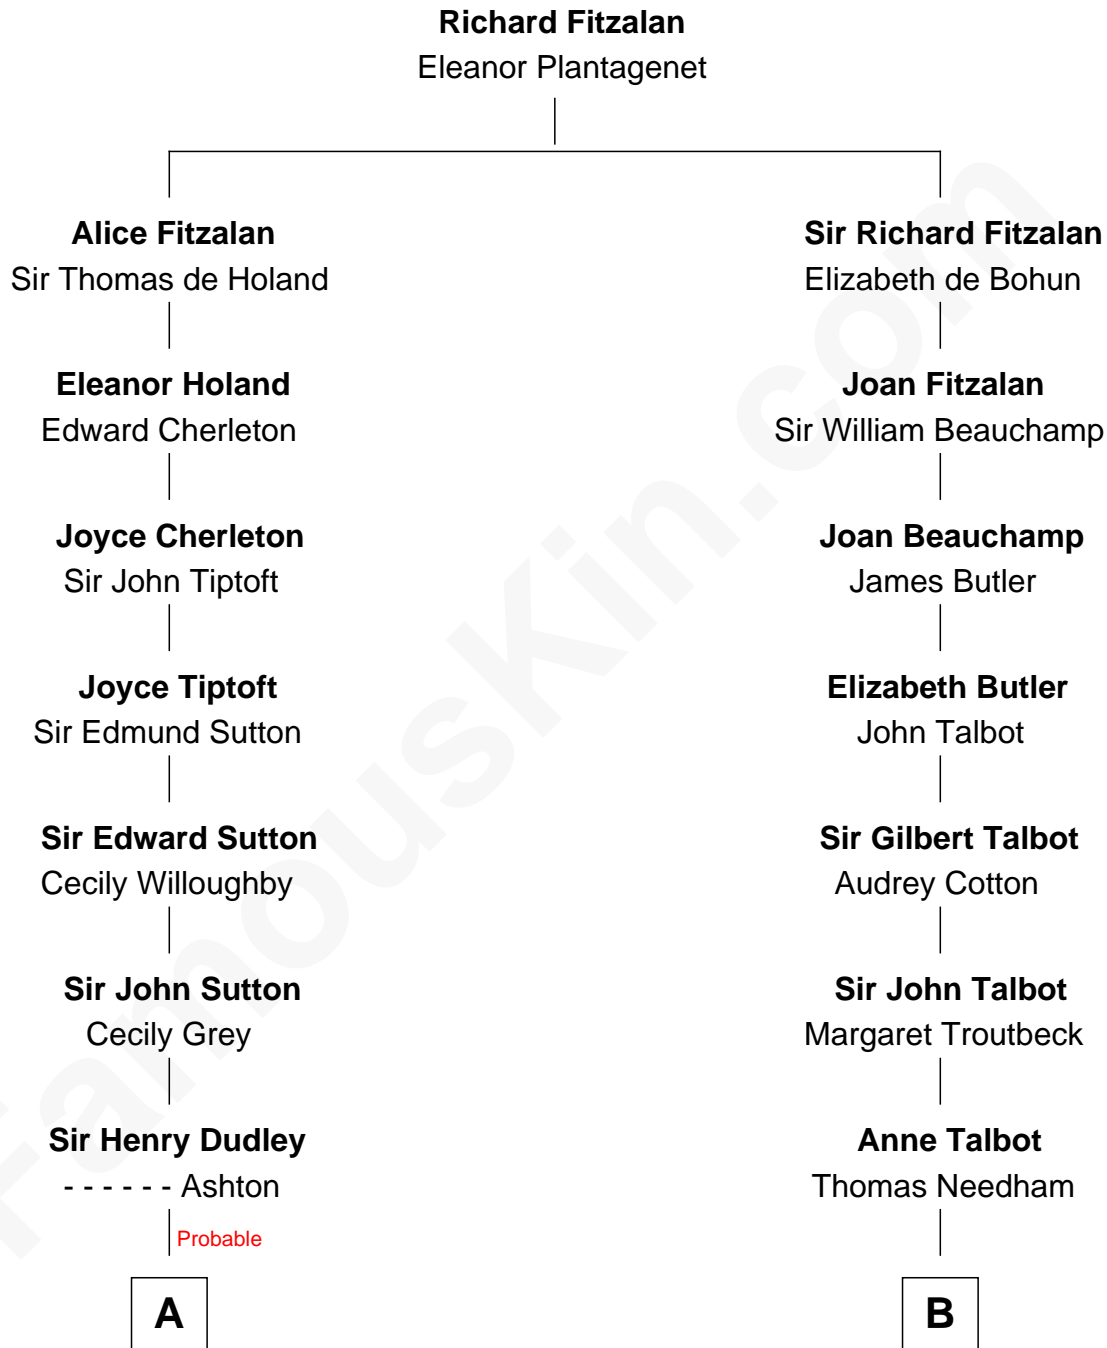

# FamousKin.com Relationship Chart of

**John Brown**

*American Abolitionist*

16th cousin 5 times removed of

**Tammy Duckworth**

*U.S. Senator from Illinois*

**C**

**Charles Marion Smith**

Emma Dean Smith

**Gurdon Robbins Smith**

Daisy Deane Amick

**Winnie Smith**

Joseph Frank Duckworth

**Franklin Garthwright Duckworth**

Lamai Sompornpairin

**Tammy Duckworth**

*U.S. Senator from Illinois*

FamousKin.com