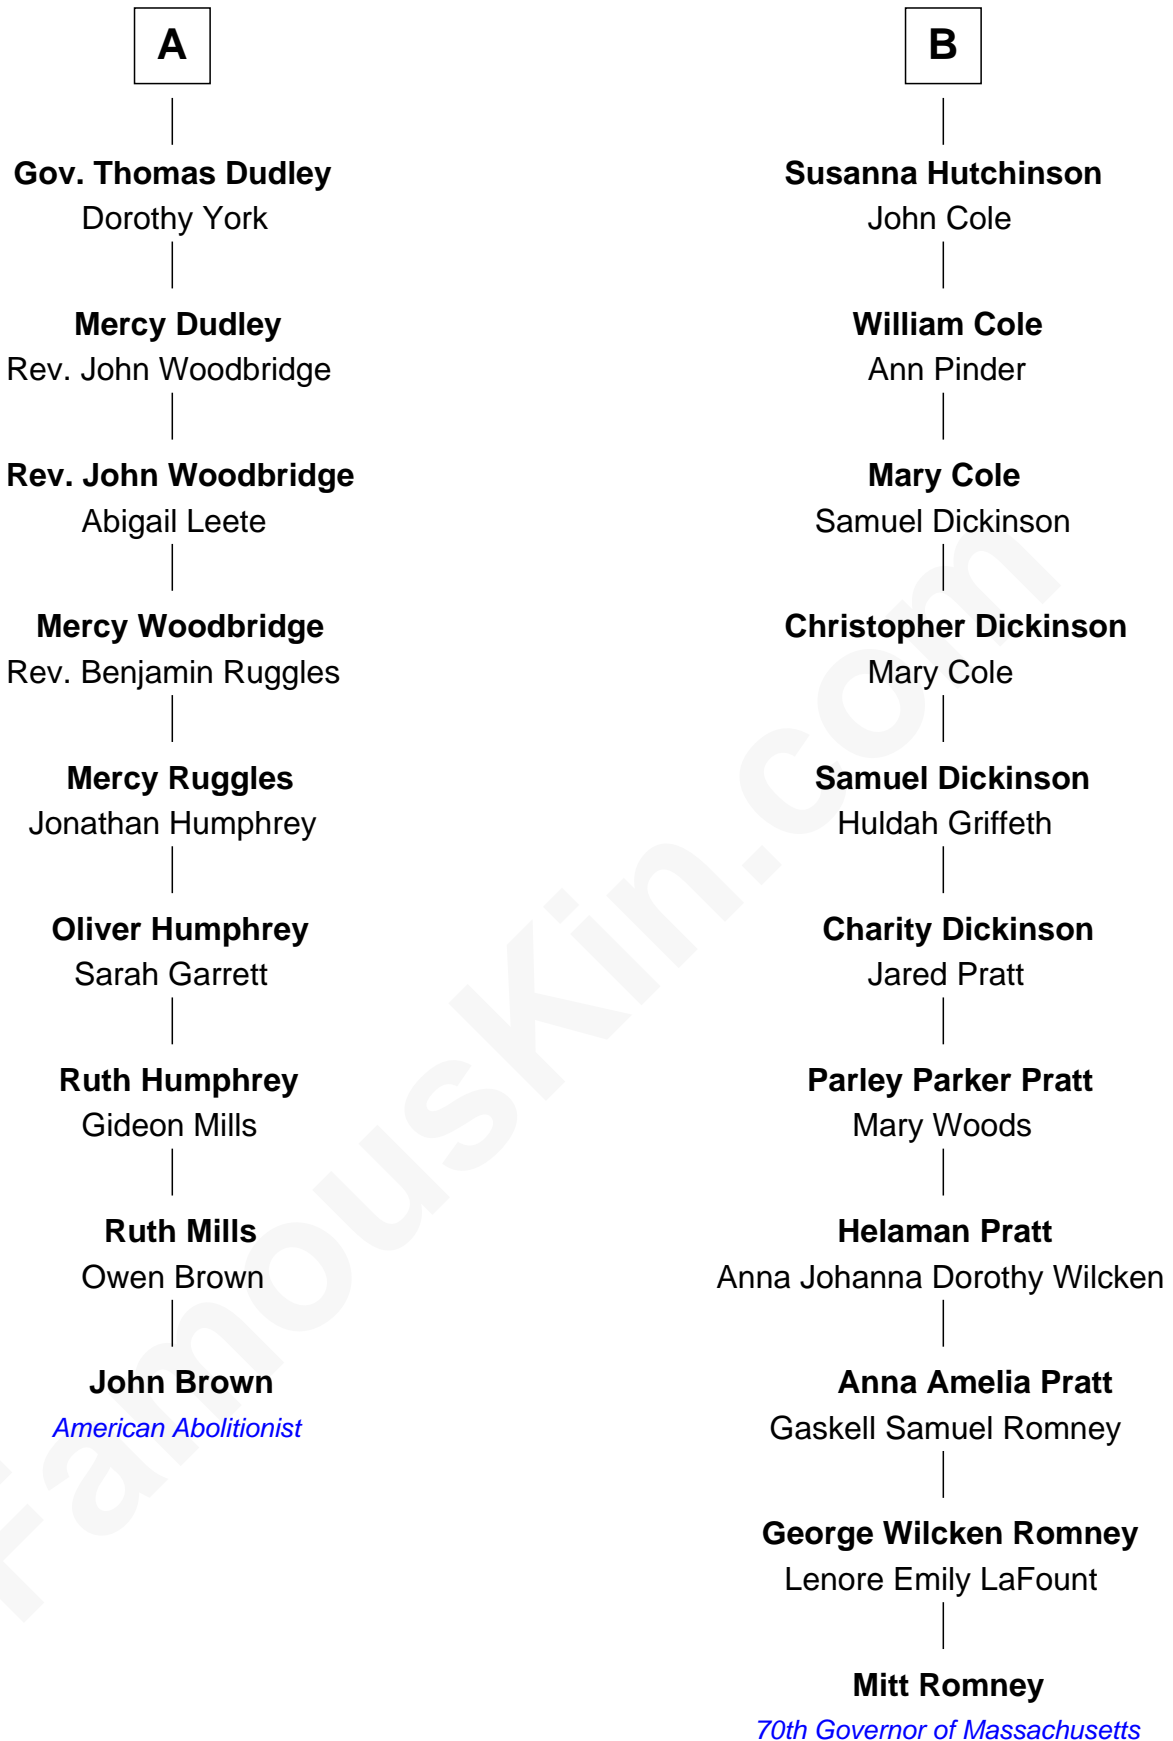

FamousKin.com Relationship Chart of

John Brown

American Abolitionist

15th cousin 2 times removed of

Mitt Romney

70th Governor of Massachusetts

Sir Walter Blount

Sancha de Ayala

Constance Blount

Sir John Sutton

Sir John Sutton

Elizabeth Berkeley

Sir Edmund Sutton

Joyce Tiptoft

Sir Edward Sutton

Cecily Willoughby

Sir Thomas Blount

Margaret de Gresley

Sir Thomas Blount

Agnes Hawley

Anne Blount

William Marbury

Robert Marbury

Katherine Williamson

William Marbury

Agnes Lenton

Rev. Francis Marbury

Bridget Dryden

Anne Marbury

William Hutchinson

B

Mitt Romney photo by [Gage Skidmore](#) (CC BY-SA 3.0)