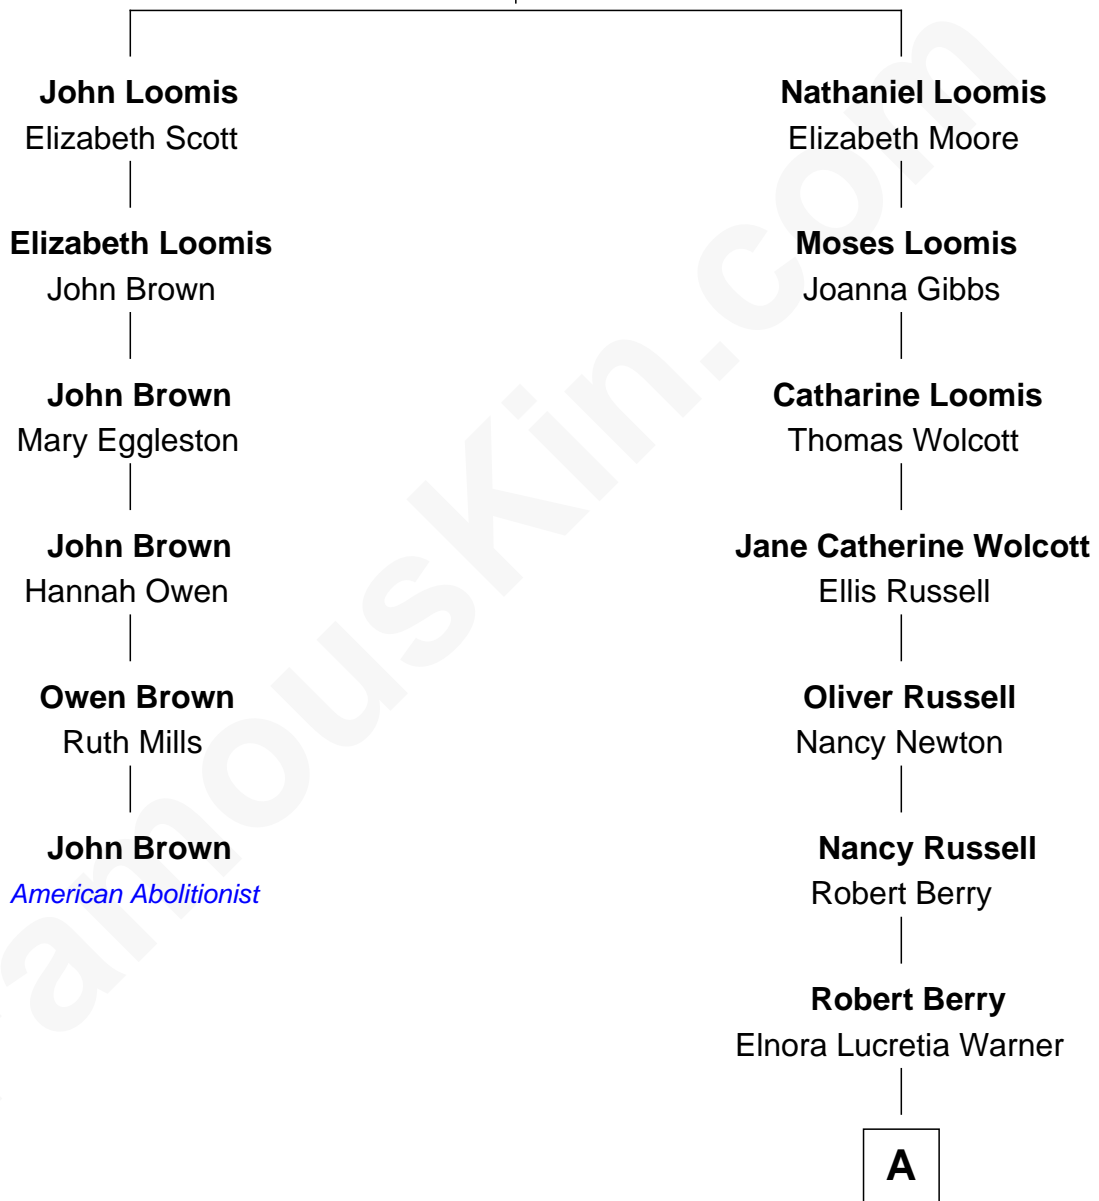

FamousKin.com Relationship Chart of

John Brown

American Abolitionist

5th cousin 5 times removed of

Mitt Romney

70th Governor of Massachusetts

Joseph Loomis

Mary White

A

Rosetta Mary Berry
Charles Edward Robison

Alma Luella Robison
Harold Arundel LaFount

Lenore Emily LaFount
George Wilcken Romney

Mitt Romney
70th Governor of Massachusetts