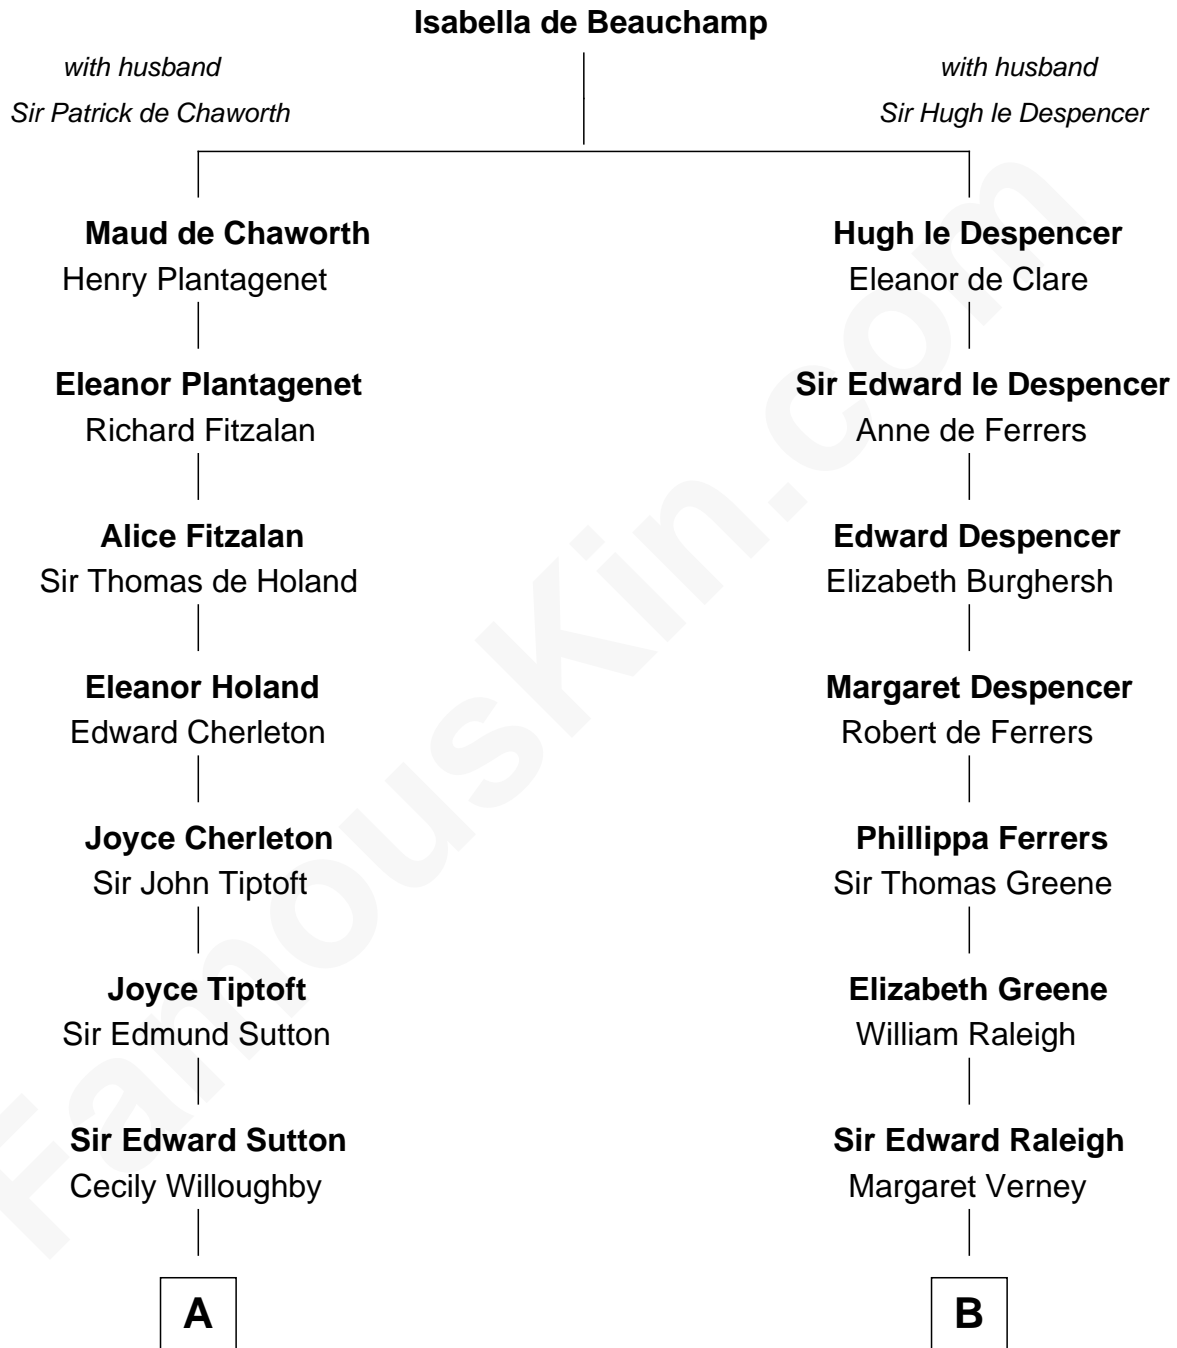

FamousKin.com Relationship Chart of

John Brown

American Abolitionist

18th cousin 3 times removed of

George Romney

43rd Governor of Michigan

C

Ruth Mills
Owen Brown

John Brown
American Abolitionist

D

Charity Dickinson
Jared Pratt

Parley Parker Pratt
Mary Woods

Helaman Pratt
Anna Johanna Dorothy Wilcken

Anna Amelia Pratt
Gaskell Samuel Romney

George Romney
43rd Governor of Michigan