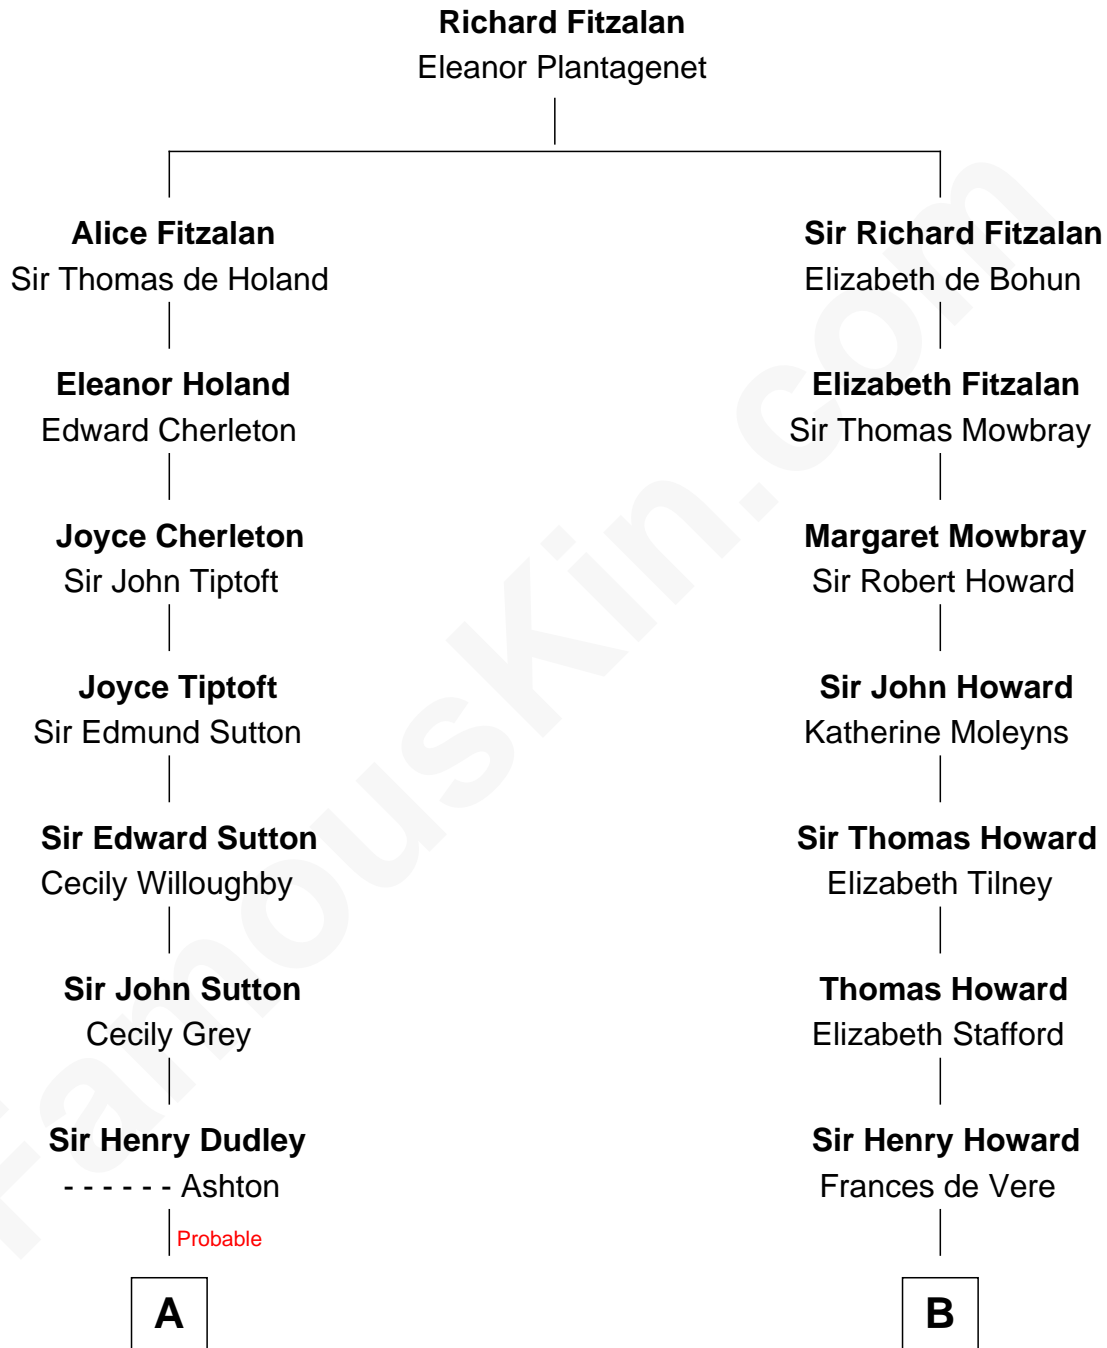

FamousKin.com Relationship Chart of

John Brown

American Abolitionist

16th cousin of

Francis Scott Key

Author of "The Star Spangled Banner"

A

Roger Dudley
Susanna Thorne