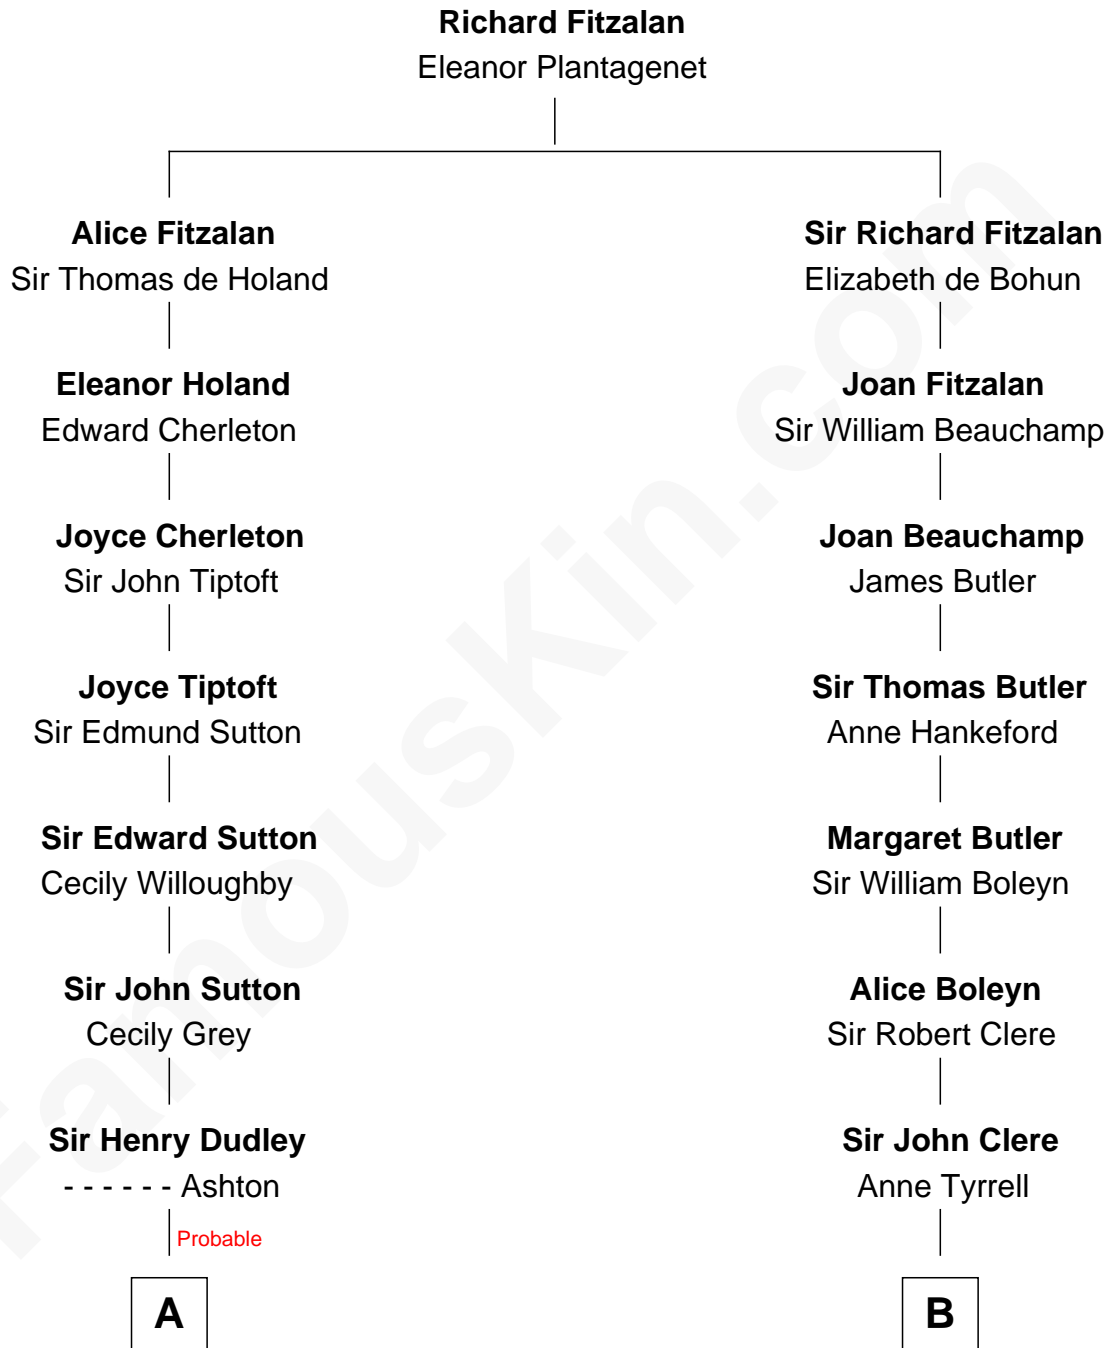

FamousKin.com

Relationship Chart of

John Brown

American Abolitionist

16th cousin 4 times removed of

Mamie (Doud) Eisenhower

First Lady of President Dwight Eisenhower

C

—
Maria Riggs

Eli Doud

—
Royal Houghton Doud

Mary Cornelia Sheldon

—
John Sheldon Doud

Elivera Mathilda Carlson

—
Mamie (Doud) Eisenhower

First Lady of Dwight Eisenhower