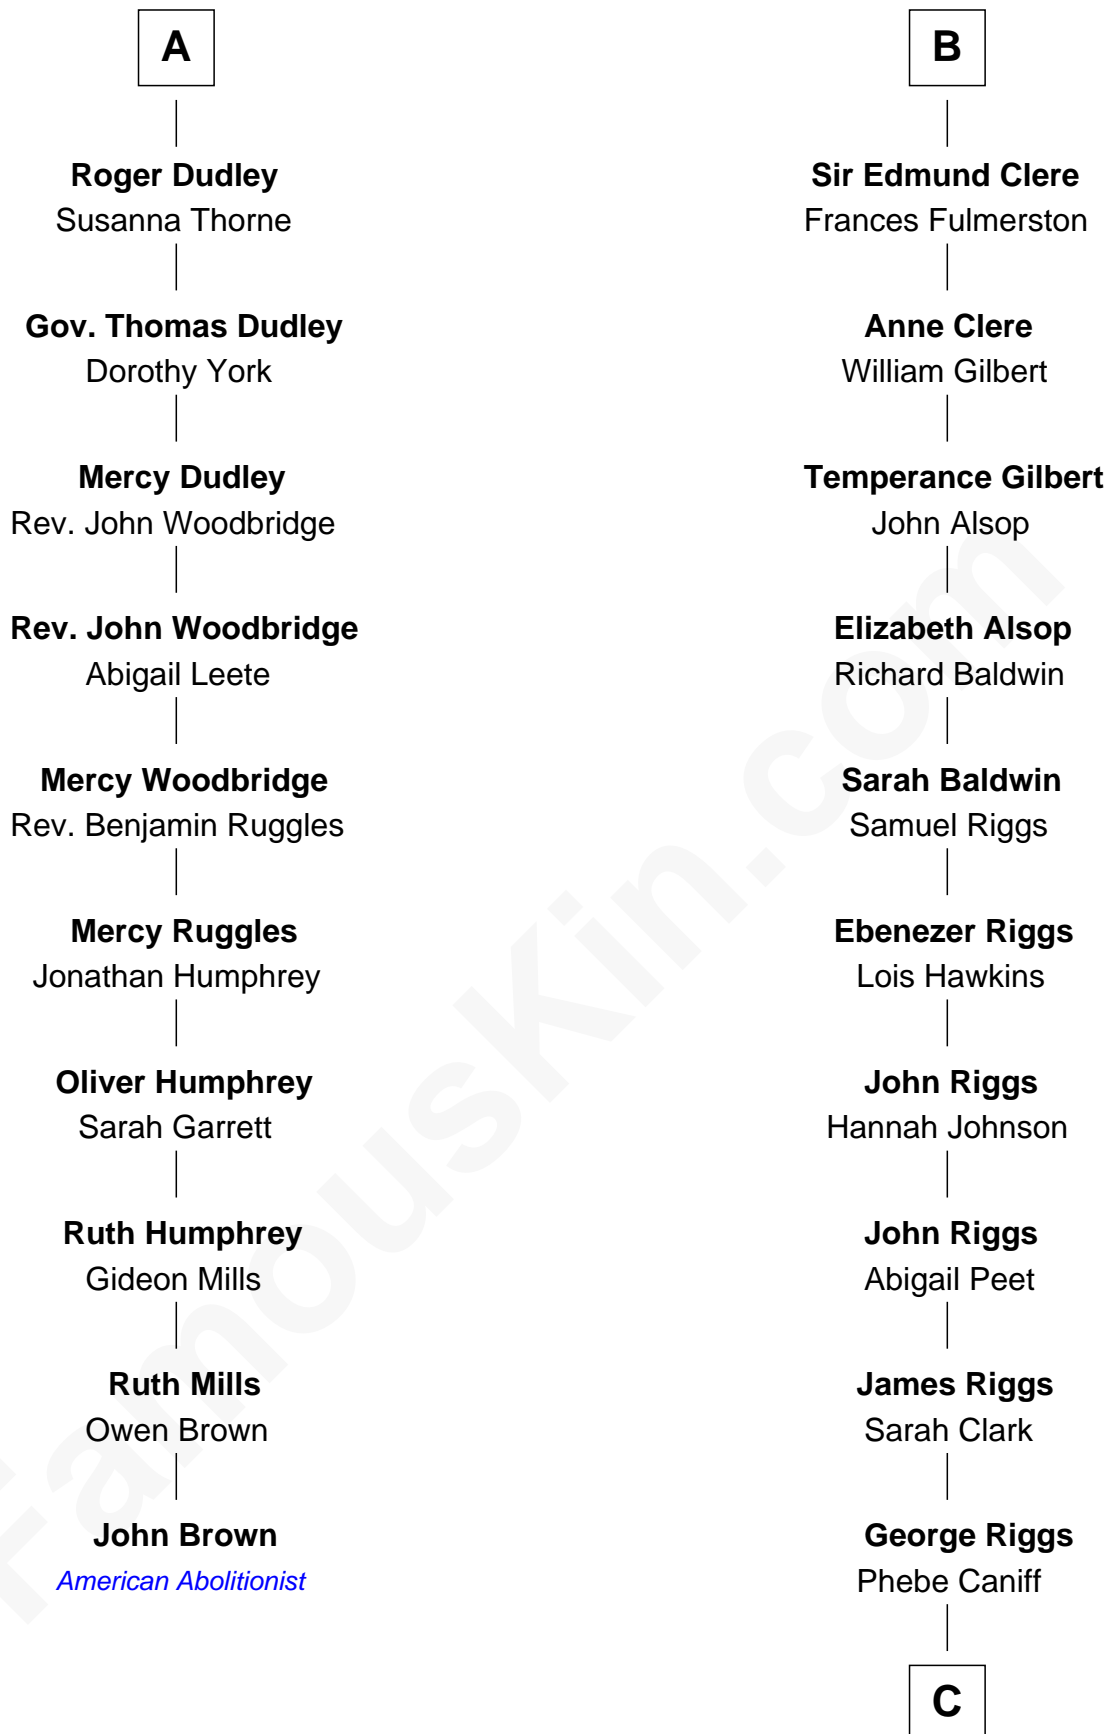

FamousKin.com

Relationship Chart of

John Brown

American Abolitionist

16th cousin 4 times removed of

Mamie (Doud) Eisenhower

First Lady of President Dwight Eisenhower

C

—
Maria Riggs

Eli Doud

—
Royal Houghton Doud

Mary Cornelia Sheldon

—
John Sheldon Doud

Elivera Mathilda Carlson

—
Mamie (Doud) Eisenhower

First Lady of Dwight Eisenhower