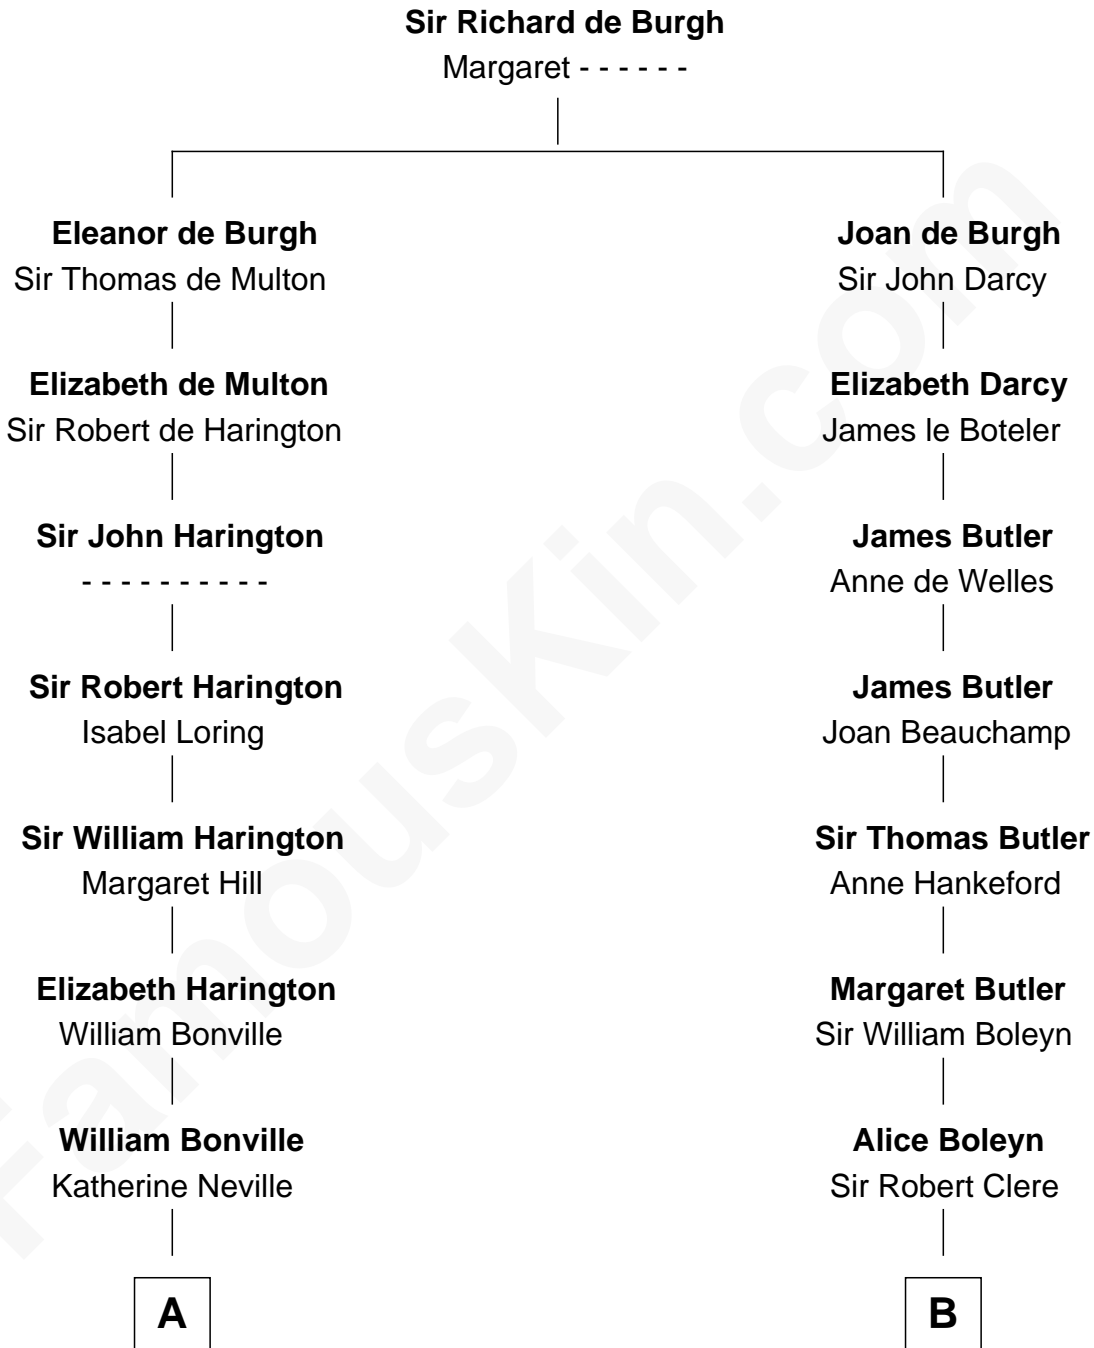

FamousKin.com

Relationship Chart of

John Brown

American Abolitionist

19th cousin 2 times removed of

Mamie (Doud) Eisenhower

First Lady of President Dwight Eisenhower

C

Ruth Humphrey

Gideon Mills

Ruth Mills

Owen Brown

John Brown

American Abolitionist

D

George Riggs