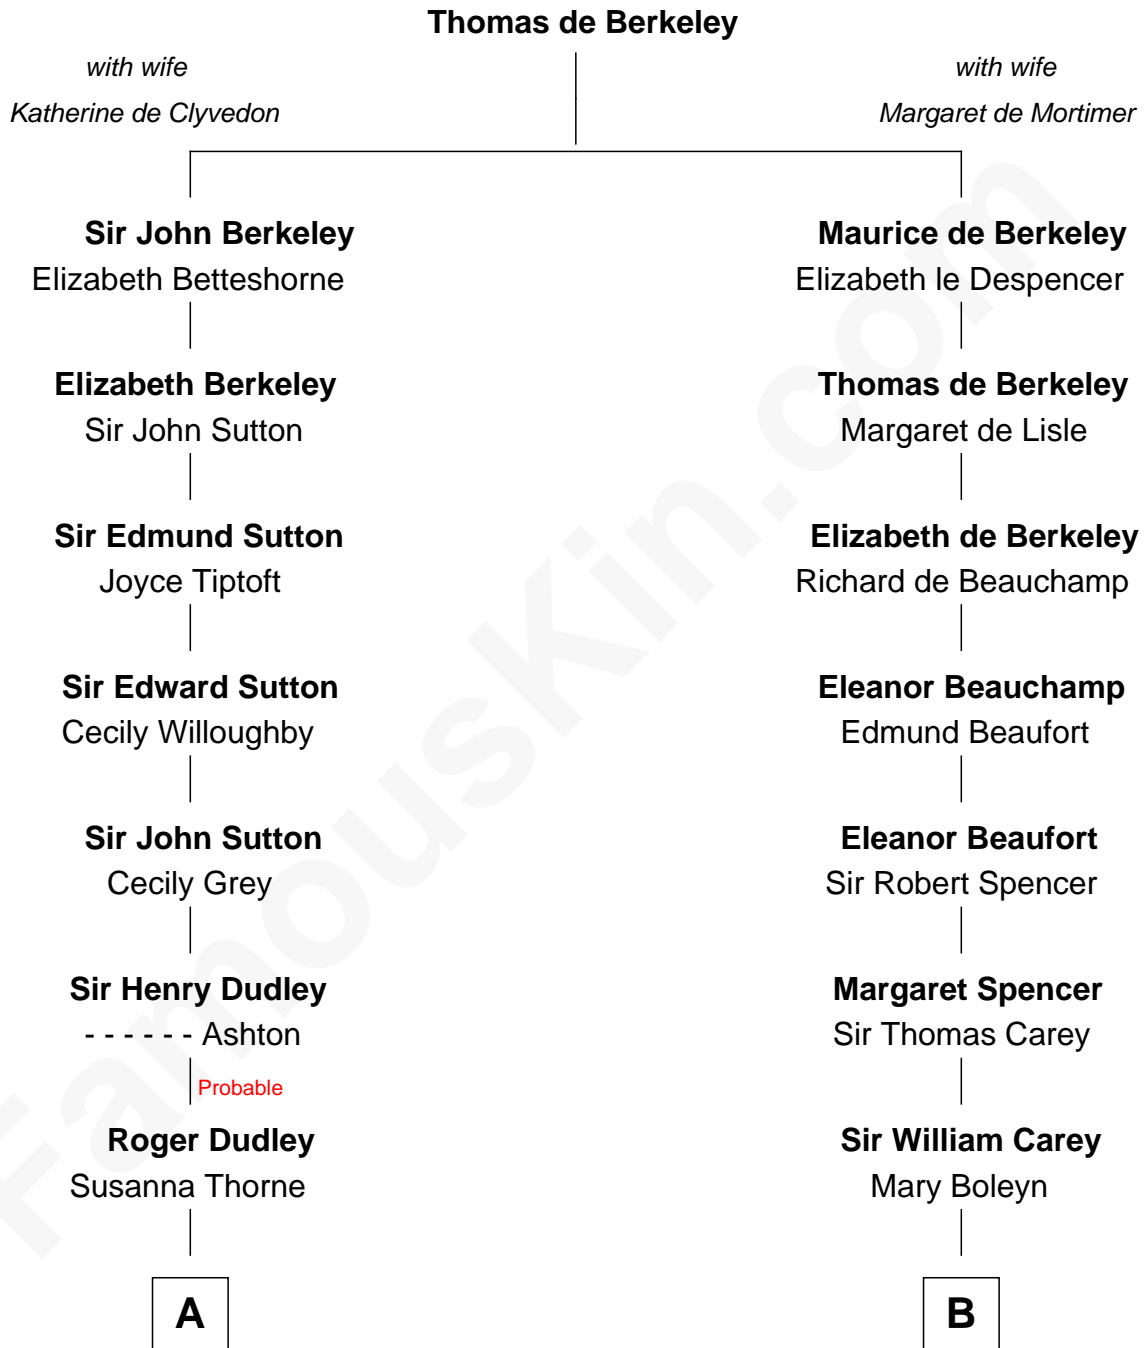

FamousKin.com Relationship Chart of

John Brown

American Abolitionist

15th cousin 3 times removed of

Edith (Bolling) Wilson

First Lady of President Woodrow Wilson

C

William Holcombe Bolling

Sarah Spiers White

Edith (Bolling) Wilson

First Lady of Woodrow Wilson

FamousKin.com