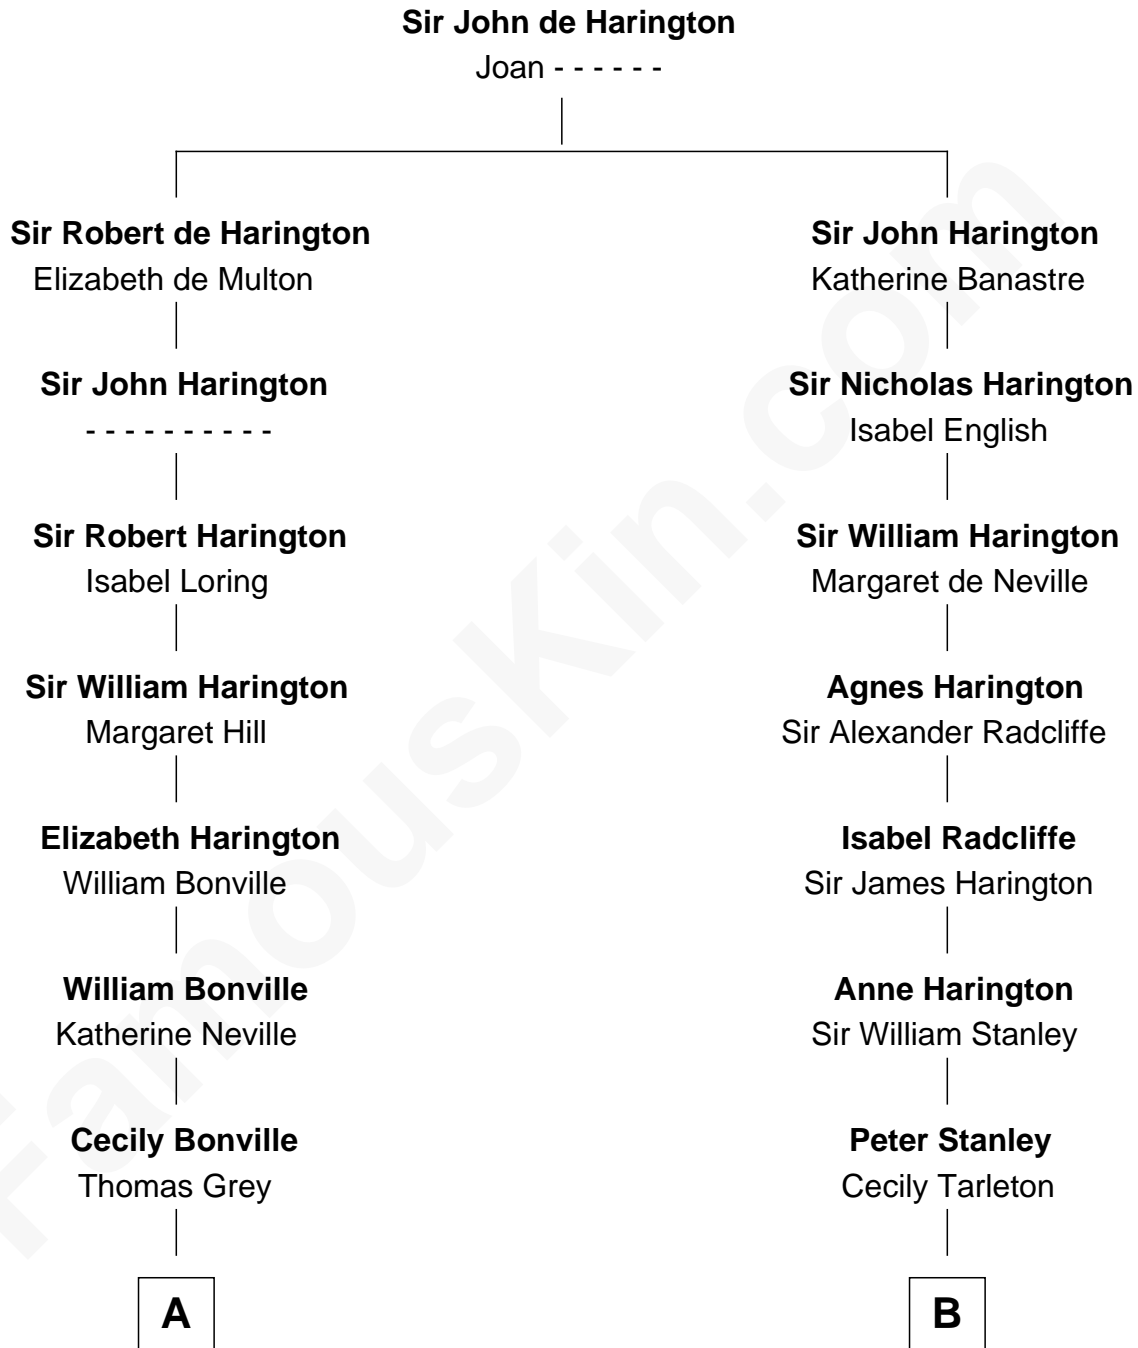

# FamousKin.com Relationship Chart of

**John Brown**

*American Abolitionist*

18th cousin of

**Edith (Bolling) Wilson**

*First Lady of President Woodrow Wilson*

**C**

**Ruth Mills**  
Owen Brown

**John Brown**  
*American Abolitionist*

**D**

**William Holcombe Bolling**  
Sarah Spiers White

**Edith (Bolling) Wilson**  
*First Lady of Woodrow Wilson*

FamousKin.com