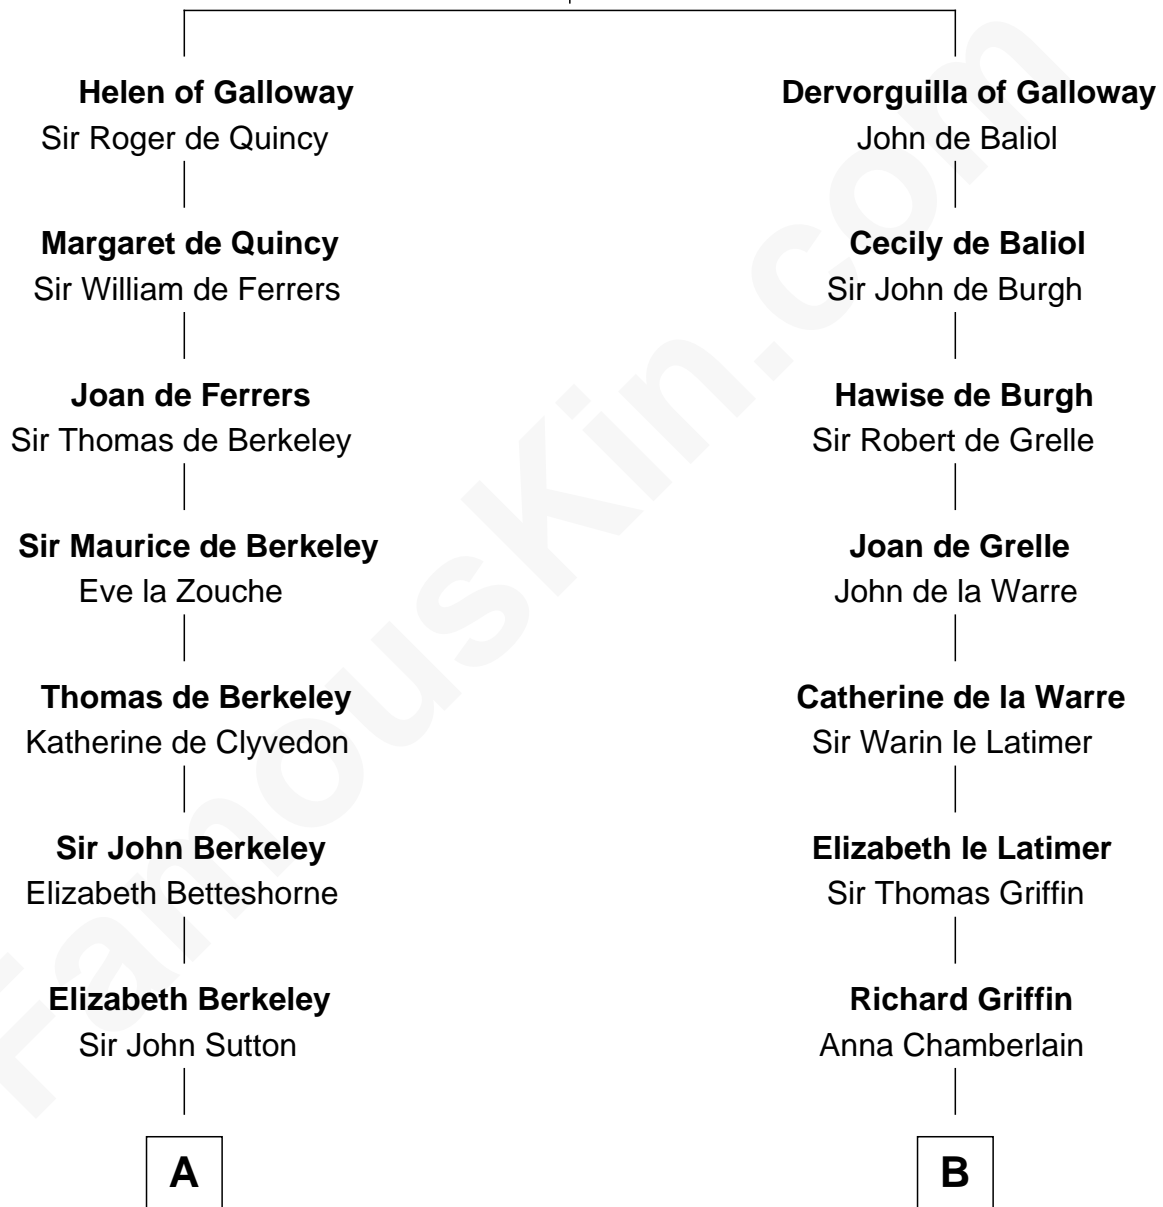

Alan of Galloway

*with wife
Helen de l'Isle*

*with wife
Margaret of Huntingdon*