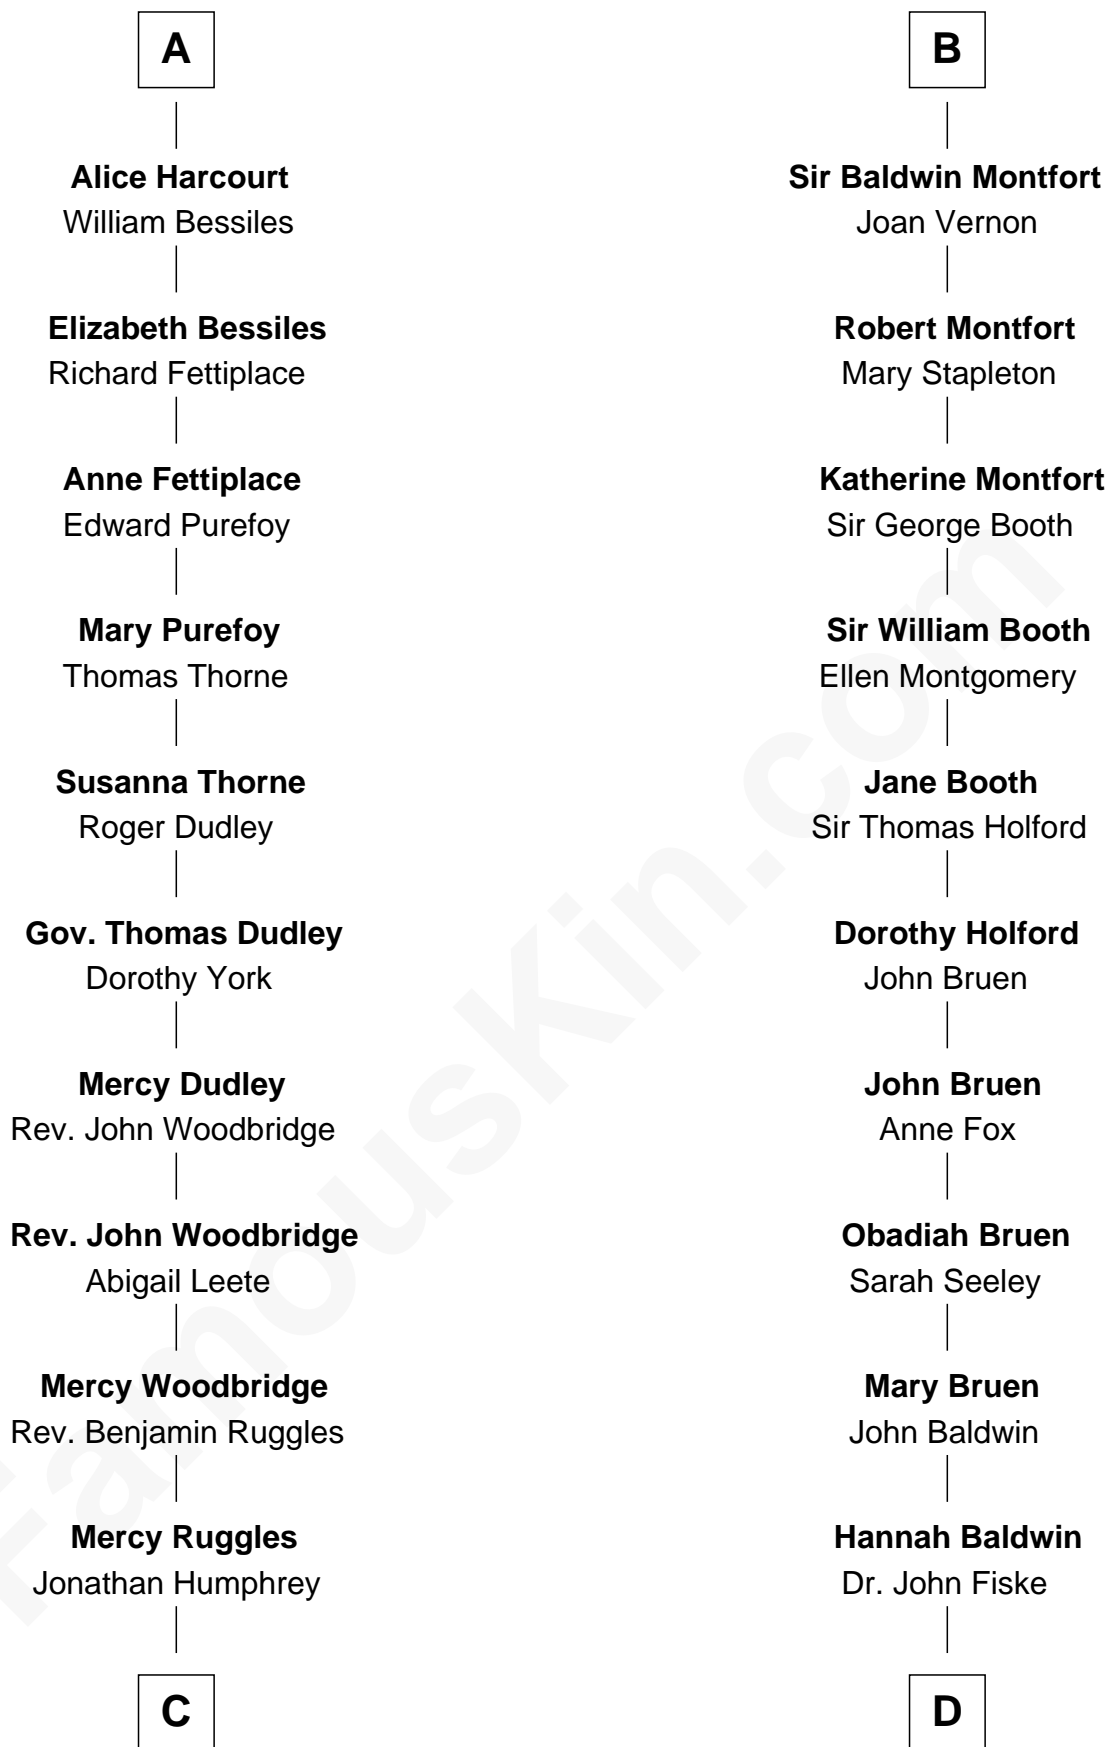

# FamousKin.com Relationship Chart of

**John Brown**

*American Abolitionist*

20th cousin 1 time removed of

**Stephen A. Douglas**

*Participated in Lincoln-Douglas Debates*

**Robert Fitzwalter**

Rohese - - - - -

**C**

**Oliver Humphrey**

Sarah Garrett

**Ruth Humphrey**

Gideon Mills

**Ruth Mills**

Owen Brown

**John Brown**