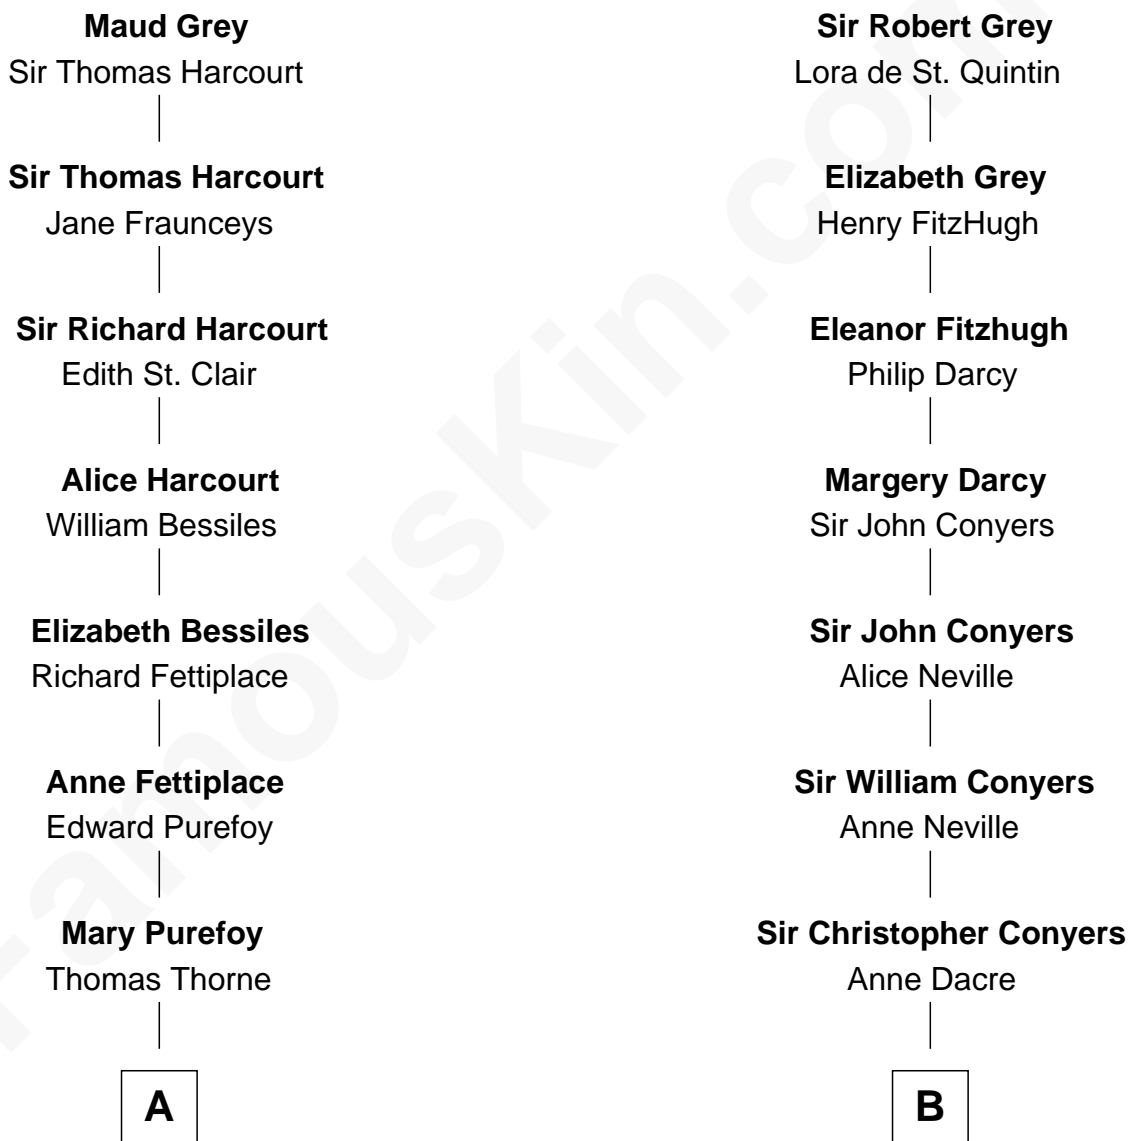

FamousKin.com Relationship Chart of

John Brown

American Abolitionist

16th cousin 5 times removed of

Margot Kidder

TV and Movie Actress

Sir John Grey

Avice Marmion