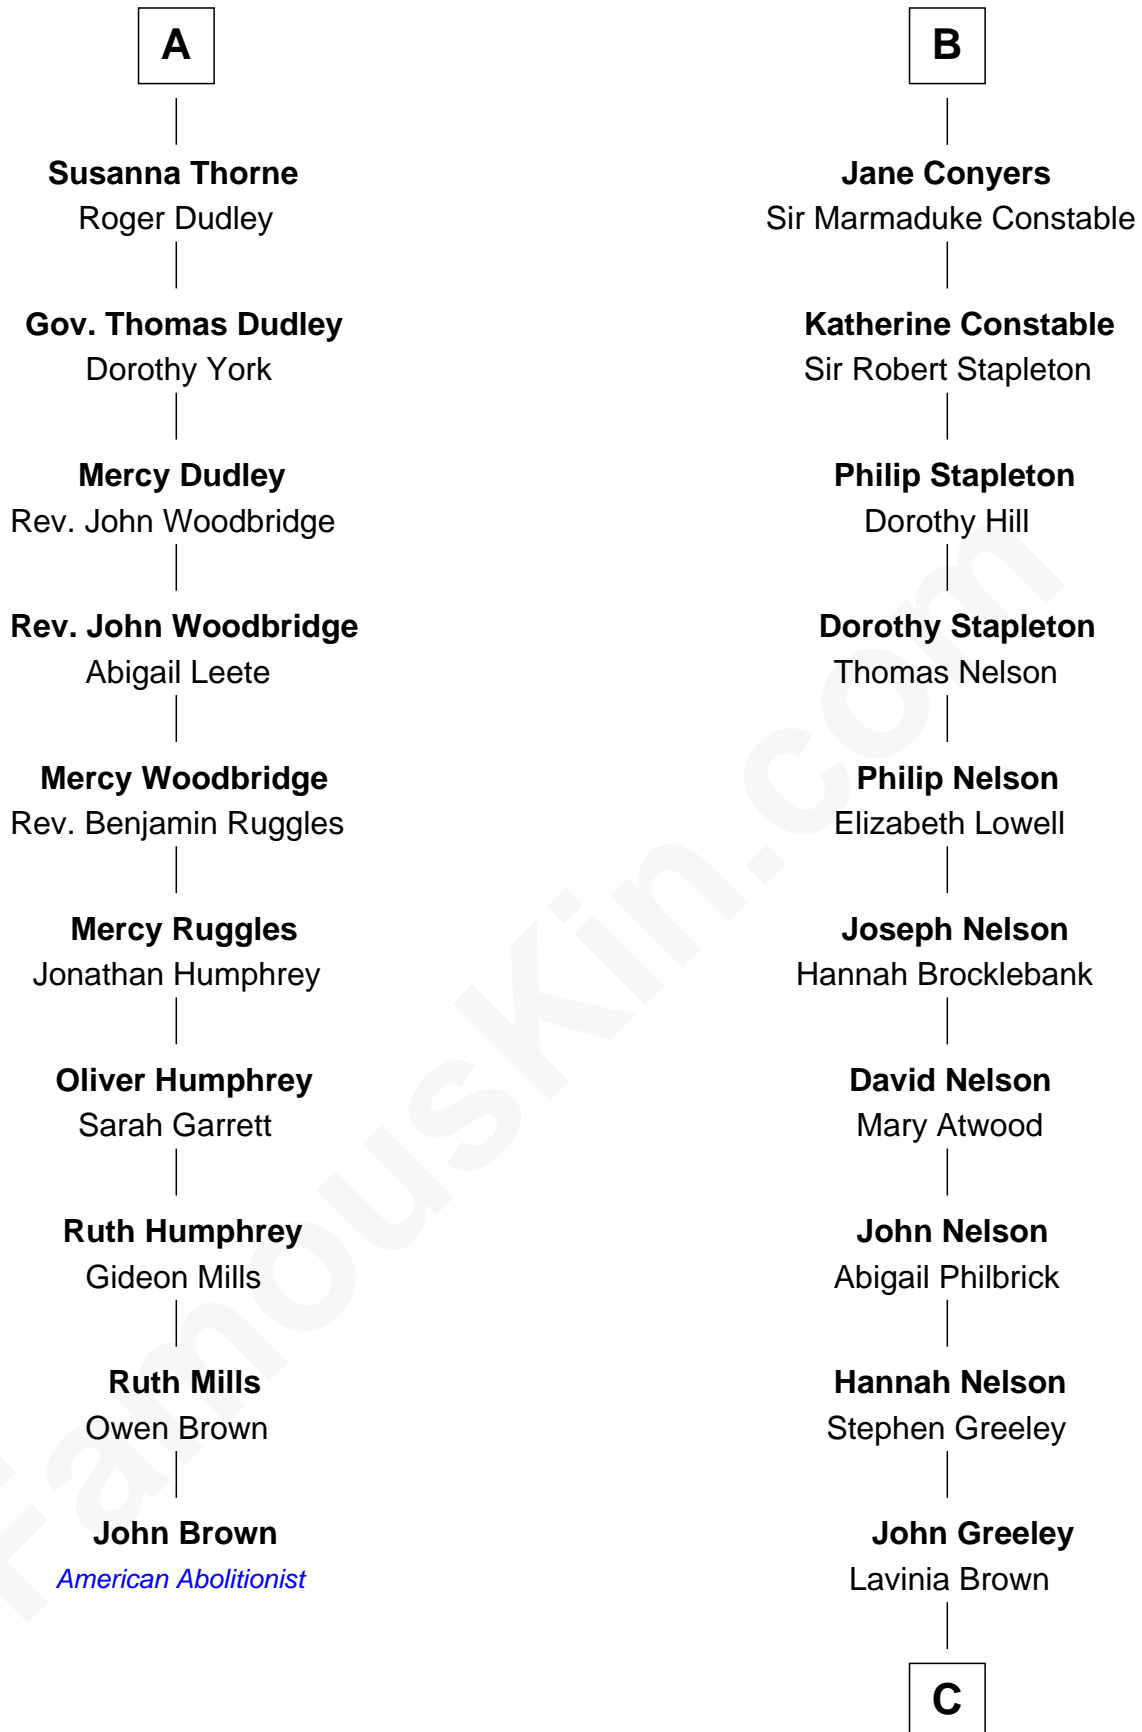

FamousKin.com Relationship Chart of

John Brown

American Abolitionist

16th cousin 5 times removed of

Margot Kidder

TV and Movie Actress

Sir John Grey

Avice Marmion

C

Justus Greeley
Margaret Rideout

Margaret Q. Greeley
Dr. David Powell

Margaret Powell
Sidney Jesse Kidder

Kendall Kidder
Jocelyn Mary Wilson

Margot Kidder
TV and Movie Actress

FamousKin.com