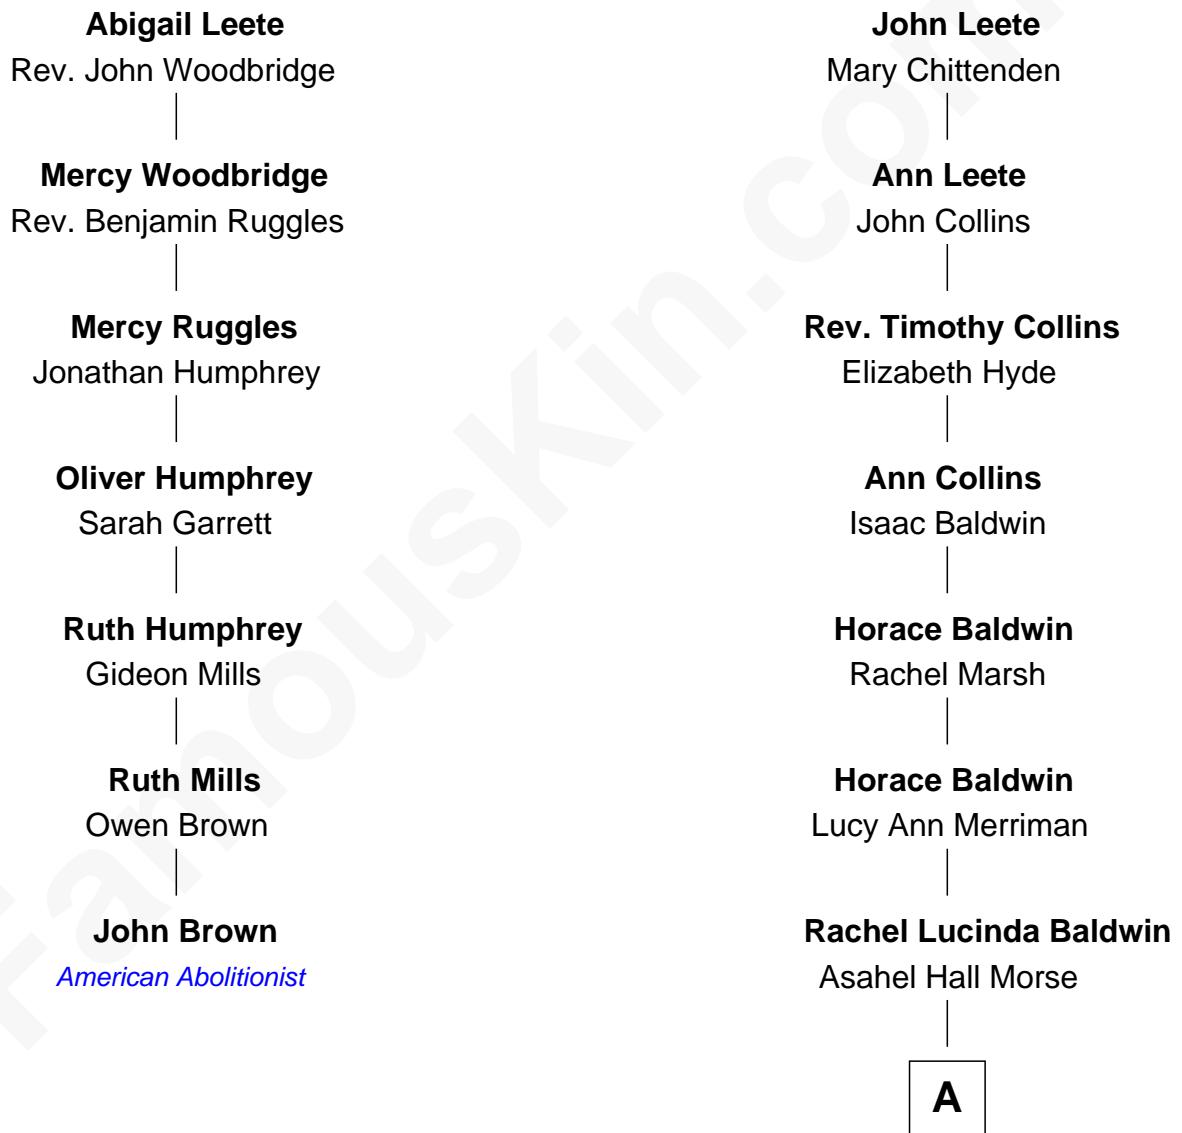

FamousKin.com Relationship Chart of

John Brown

American Abolitionist

6th cousin 6 times removed of

Joe Keery

TV and Movie Actor

Gov. William Leete

Anna Payne

A

John Hall Morse
Isabelle Rachel Goodwin

Anna Lucretia Morse
Paul Haney

John Thomas Haney
Virginia Mae Holmes

Susan Rae Haney
Robert McClelleen Barger

Nina Rae Barger
David Grover Keery

Joe Keery
TV and Movie Actor