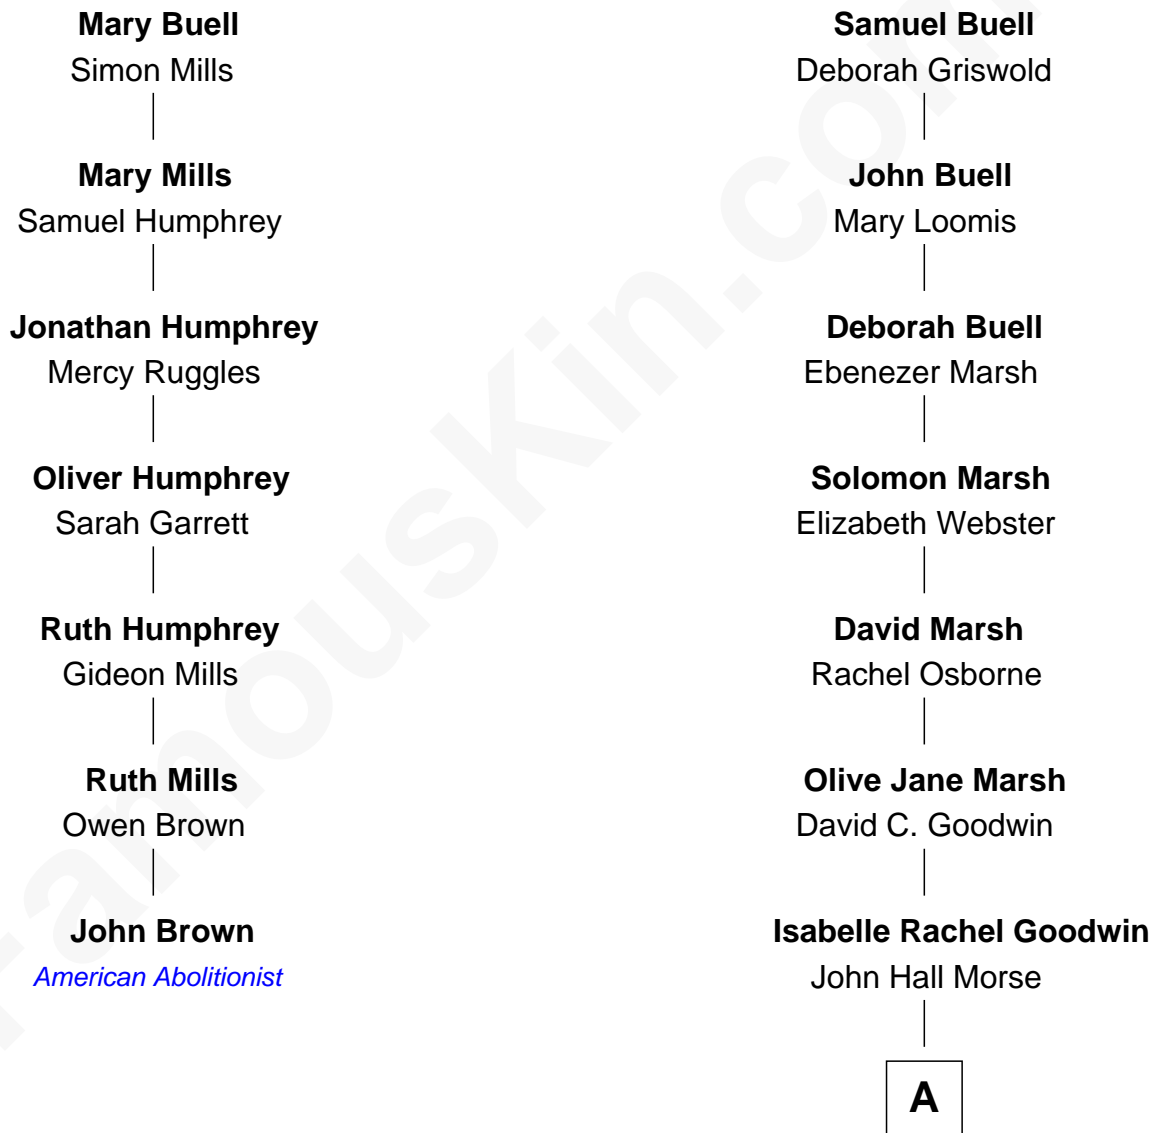

# FamousKin.com Relationship Chart of

**John Brown**

*American Abolitionist*

6th cousin 5 times removed of

**Joe Keery**

*TV and Movie Actor*

**William Buell**

Mary - - - - -

**A**

—  
**Anna Lucretia Morse**

Paul Haney

—  
**John Thomas Haney**

Virginia Mae Holmes

—  
**Susan Rae Haney**

Robert McClellan Barger

—  
**Nina Rae Barger**

David Grover Keery

—  
**Joe Keery**

*TV and Movie Actor*