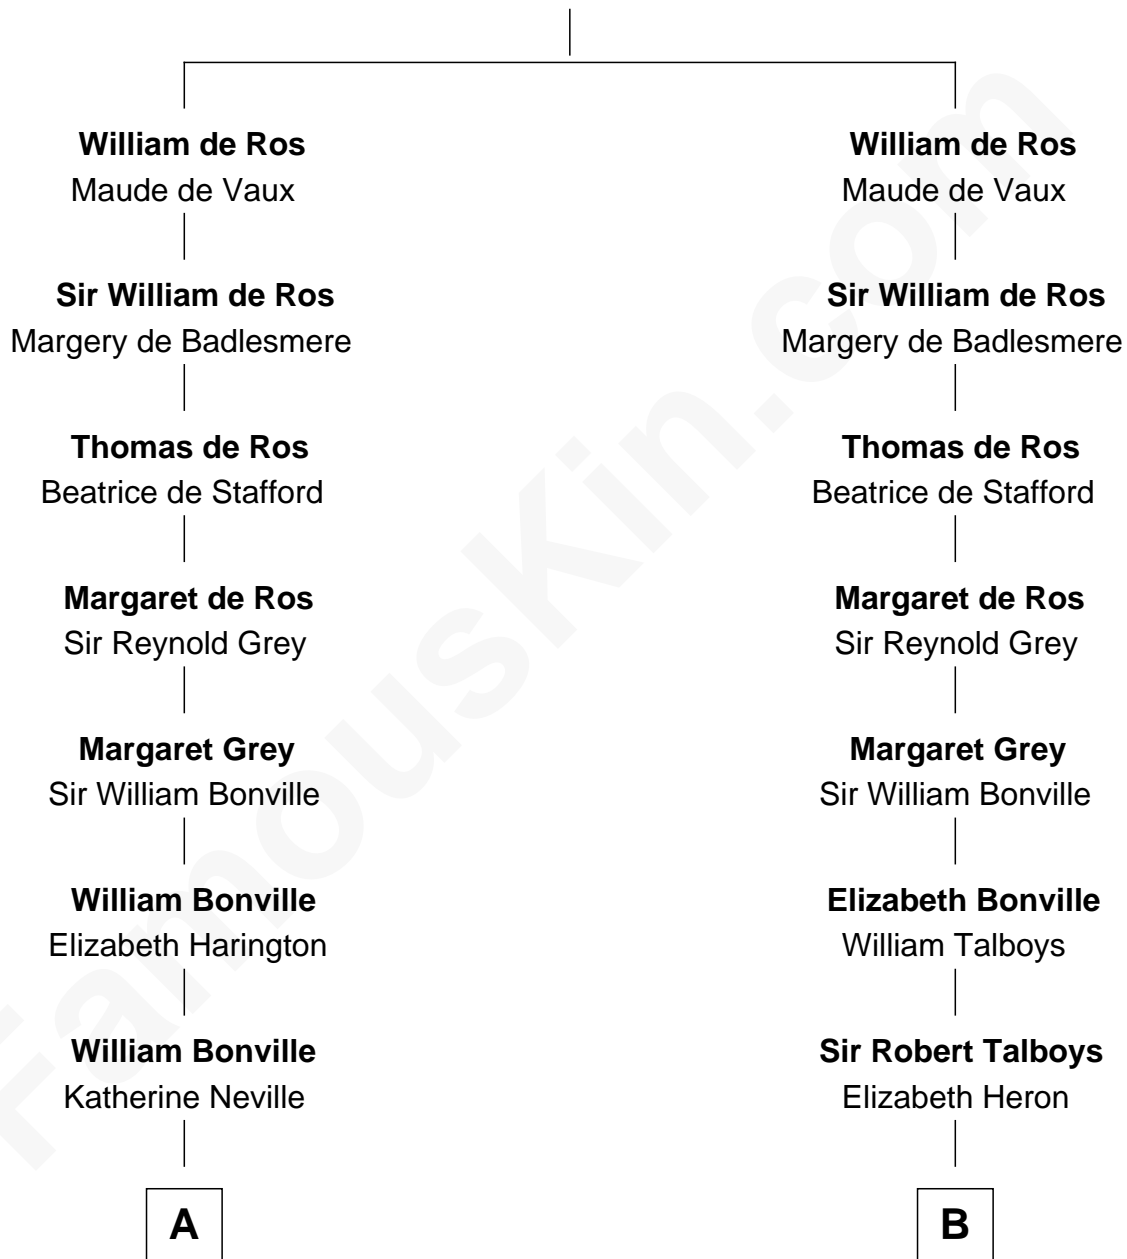

FamousKin.com Relationship Chart of

John Brown

American Abolitionist

19th cousin 1 time removed of

Katharine Hepburn

Movie Actress

Sir Robert de Ros

Isabel de Aubeney

C

Ruth Humphrey

Gideon Mills

Ruth Mills

Owen Brown

John Brown

American Abolitionist

D