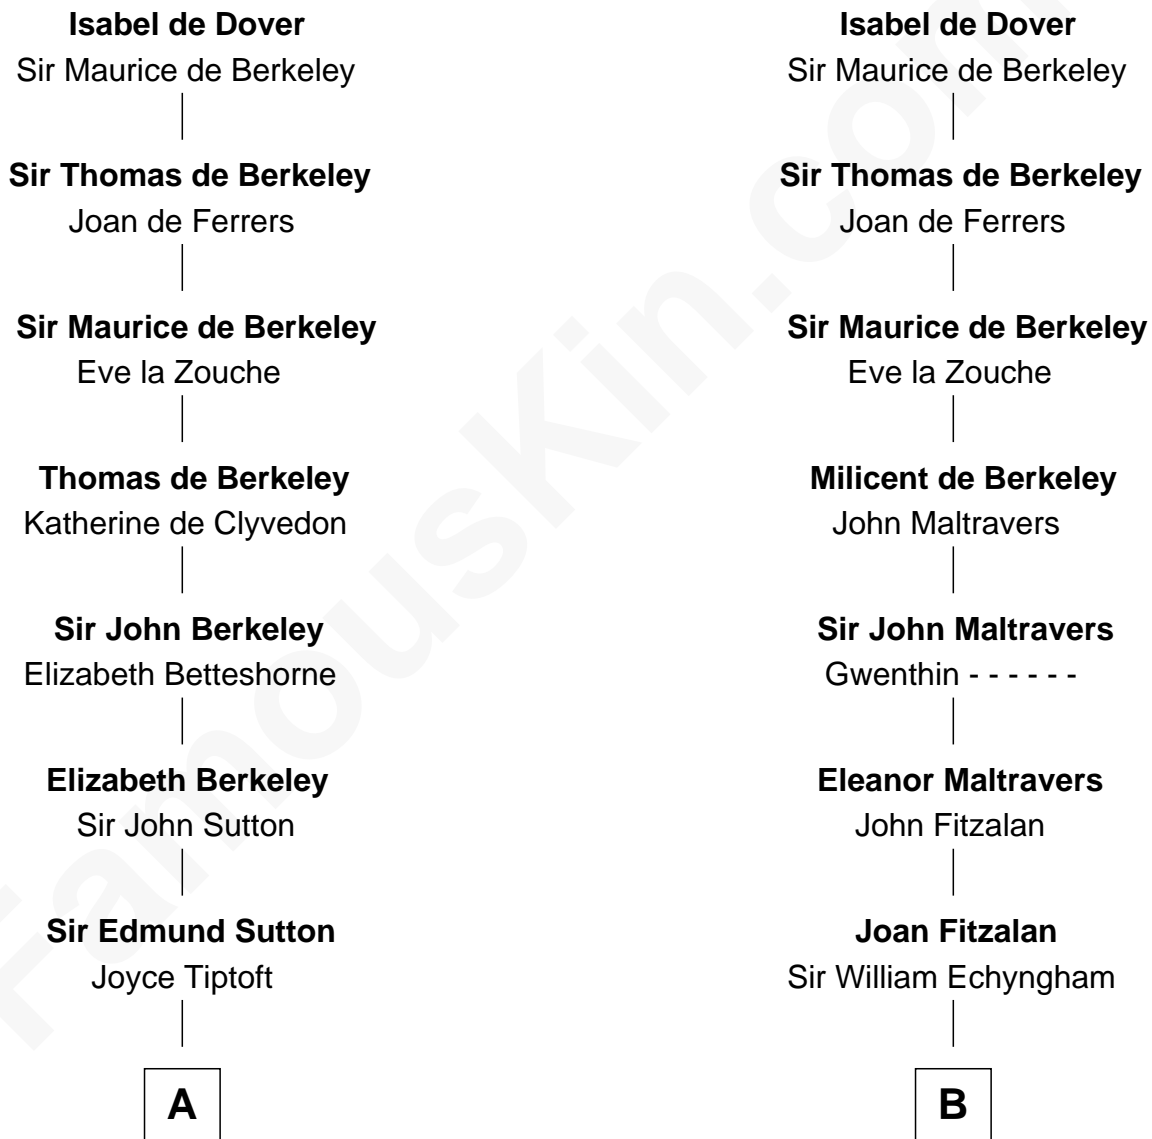

# FamousKin.com Relationship Chart of

**John Brown**

*American Abolitionist*

19th cousin of

**Samuel Cony**

*31st Governor of Maine*

**Sir Richard FitzRoy**

Rose de Dover

FamousKin.com