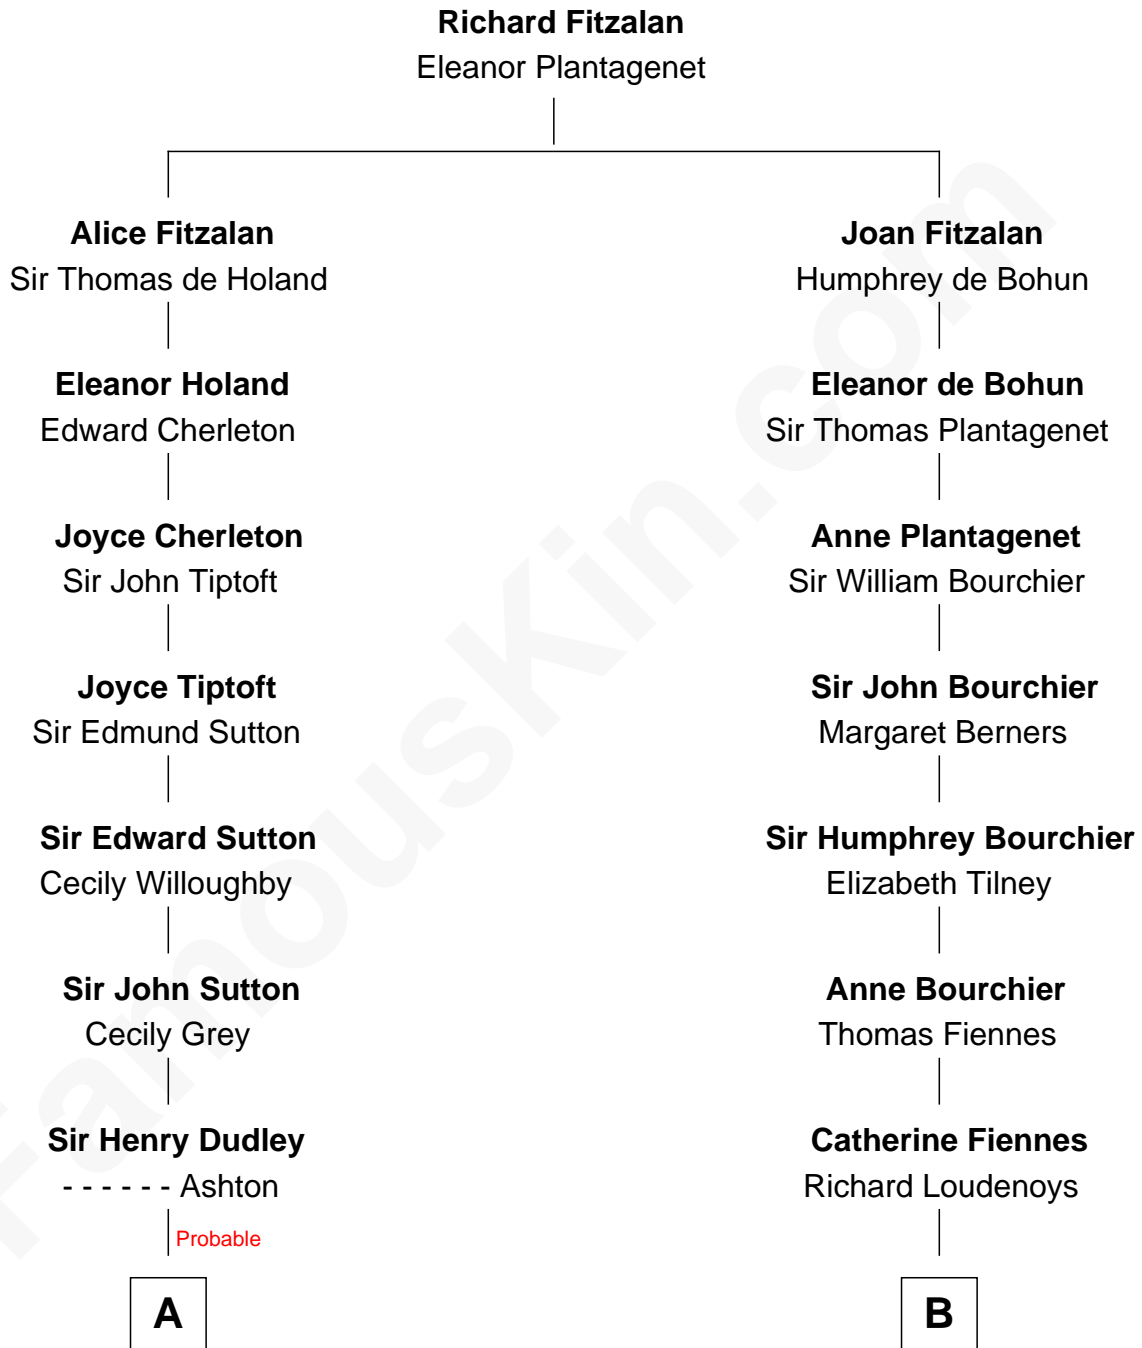

FamousKin.com Relationship Chart of

John Brown

American Abolitionist

16th cousin 3 times removed of

Frank Lloyd Wright

American Architect

C

Rev. David Wright

Abigail Goddard

William Carey Wright

Anna Lloyd Jones

Frank Lloyd Wright

American Architect

FamousKin.com