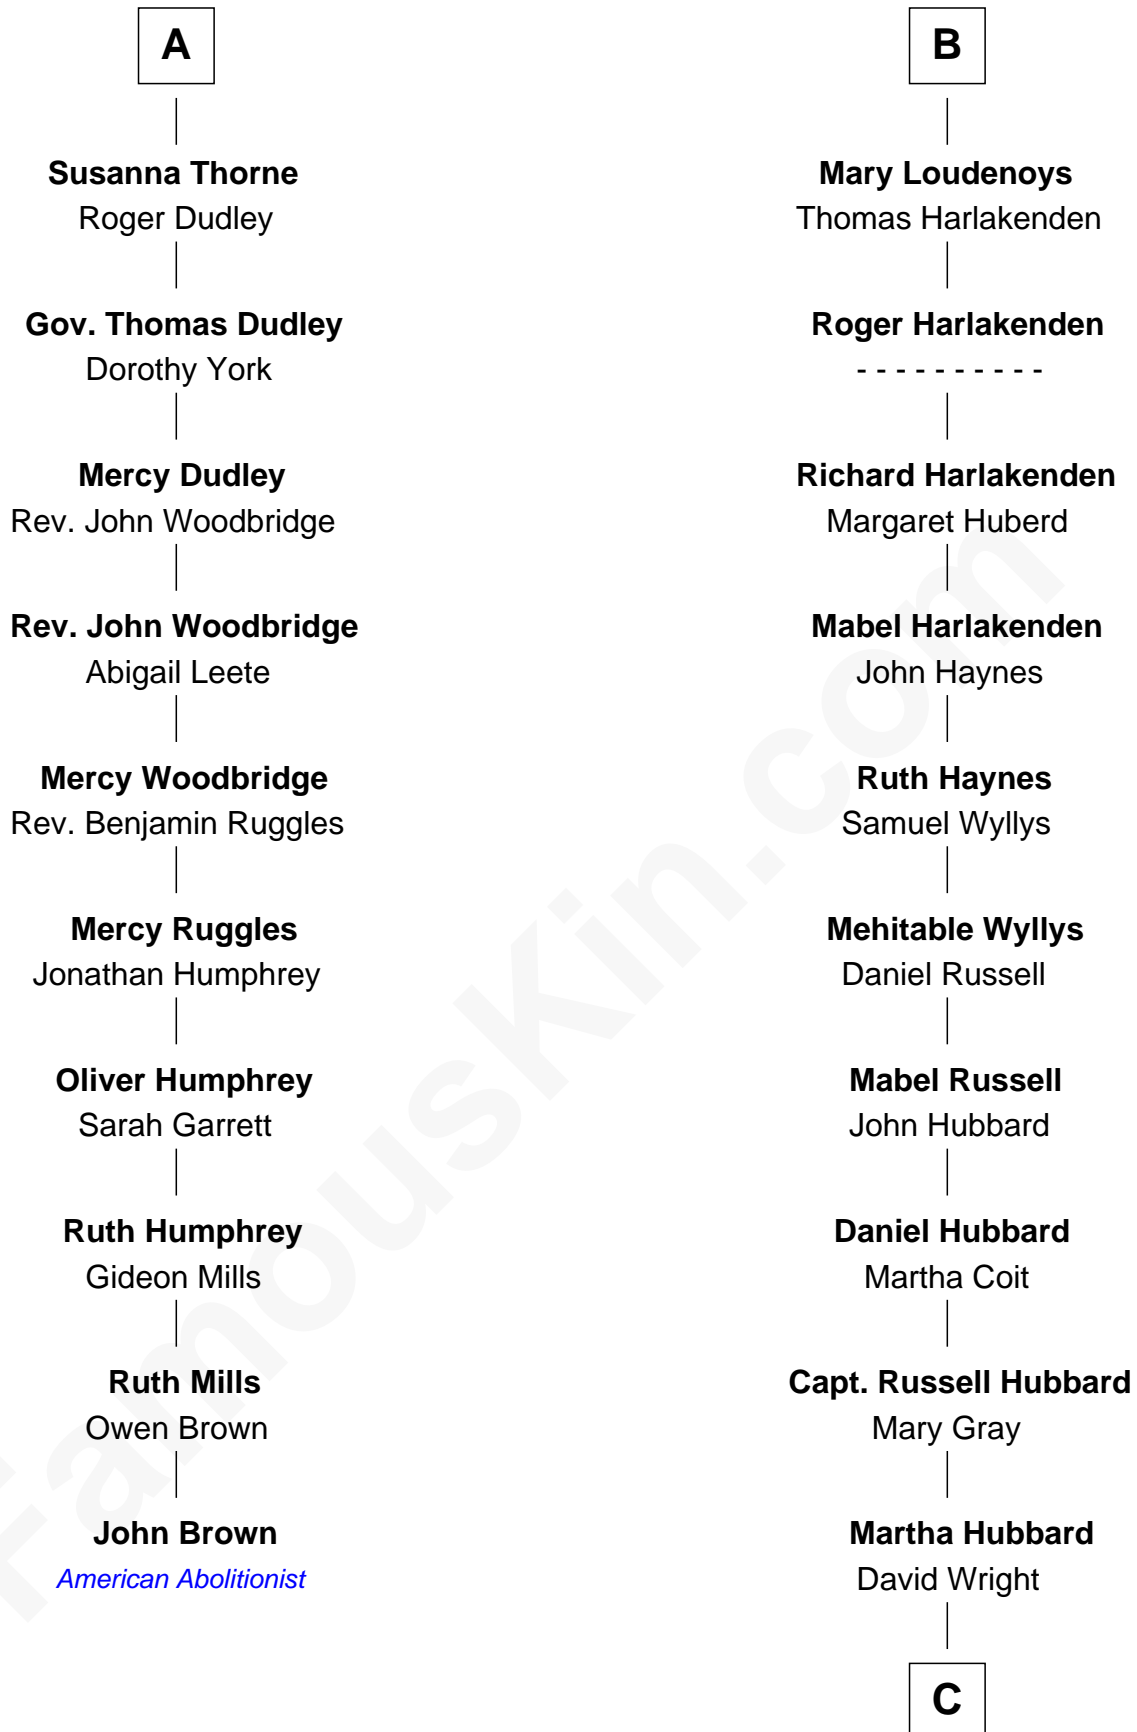

FamousKin.com Relationship Chart of

John Brown

American Abolitionist

16th cousin 3 times removed of

Frank Lloyd Wright

American Architect

Sir John Grey

Avice Marmion

C

Rev. David Wright

Abigail Goddard

William Carey Wright

Anna Lloyd Jones

Frank Lloyd Wright

American Architect

FamousKin.com