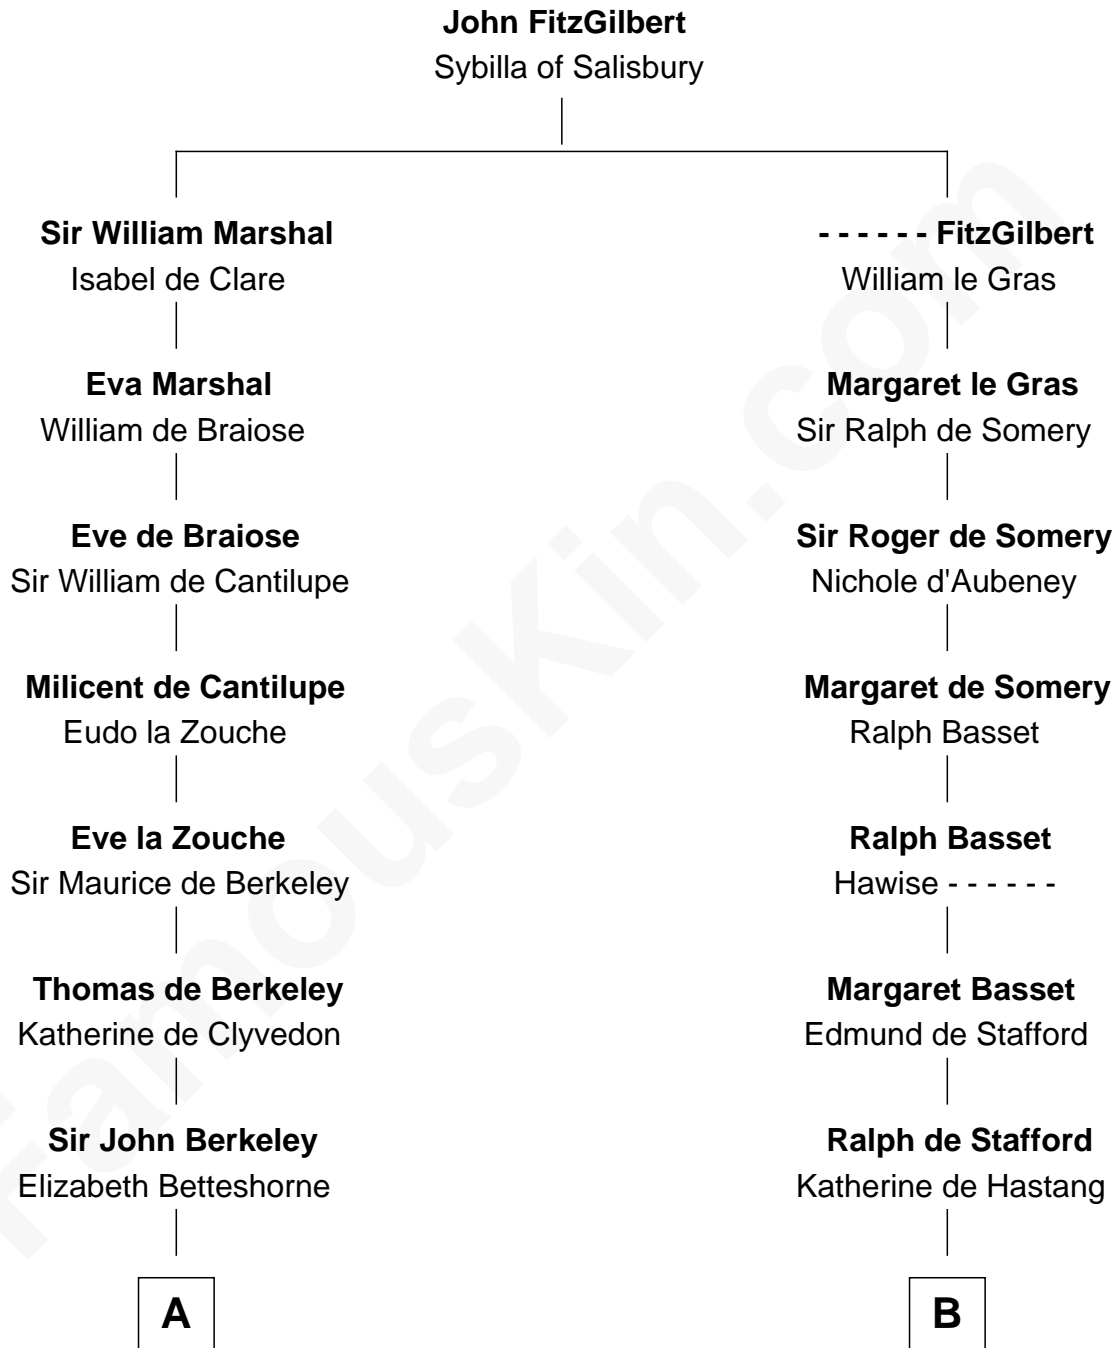

# FamousKin.com Relationship Chart of

**John Brown**

*American Abolitionist*

20th cousin 1 time removed of

**William Ellery**

*Signer of the Declaration of Independence*

**C**

**Mercy Ruggles**  
Jonathan Humphrey

**Oliver Humphrey**  
Sarah Garrett

**Ruth Humphrey**  
Gideon Mills

**Ruth Mills**  
Owen Brown

**John Brown**  
*American Abolitionist*

**D**

**Christopher Almy**  
Elizabeth Cornell

**Col. Job Almy**  
Ann Lawton

**Elizabeth Almy**  
William Ellery

**William Ellery**  
*Signer of Declaration of Independence*