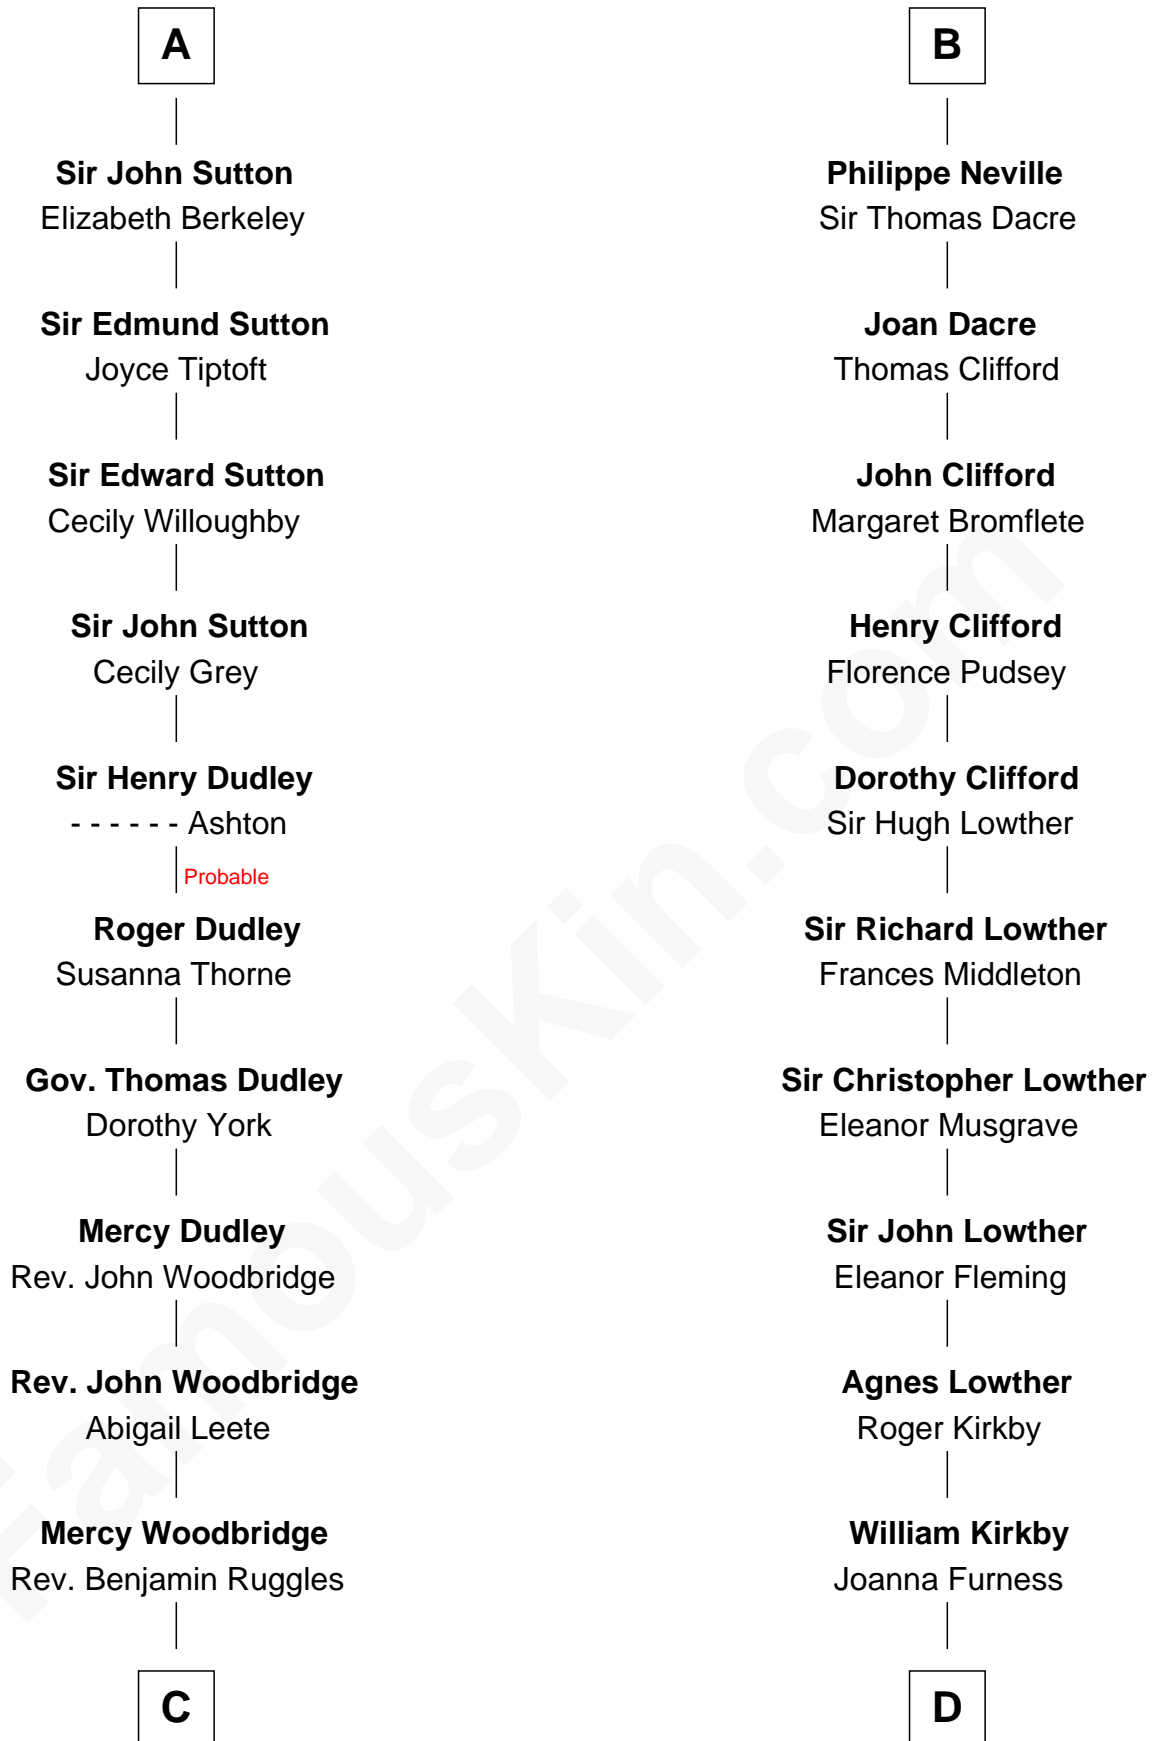

# FamousKin.com Relationship Chart of

**John Brown**

*American Abolitionist*

20th cousin 1 time removed of

**Fletcher Christian**

*Leader of the mutiny on the Bounty*

THE "BOUNTY" AT OAHU

**C**

**Mercy Ruggles**  
Jonathan Humphrey

**Oliver Humphrey**  
Sarah Garrett

**Ruth Humphrey**  
Gideon Mills

**Ruth Mills**  
Owen Brown

**John Brown**  
*American Abolitionist*

**D**

**Eleanor Kirkby**  
Humphrey Senhouse

**Bridget Senhouse**  
John Christian

**Charles Christian**  
Anne Dixon

**Fletcher Christian**  
*Leader of the mutiny on the Bounty*