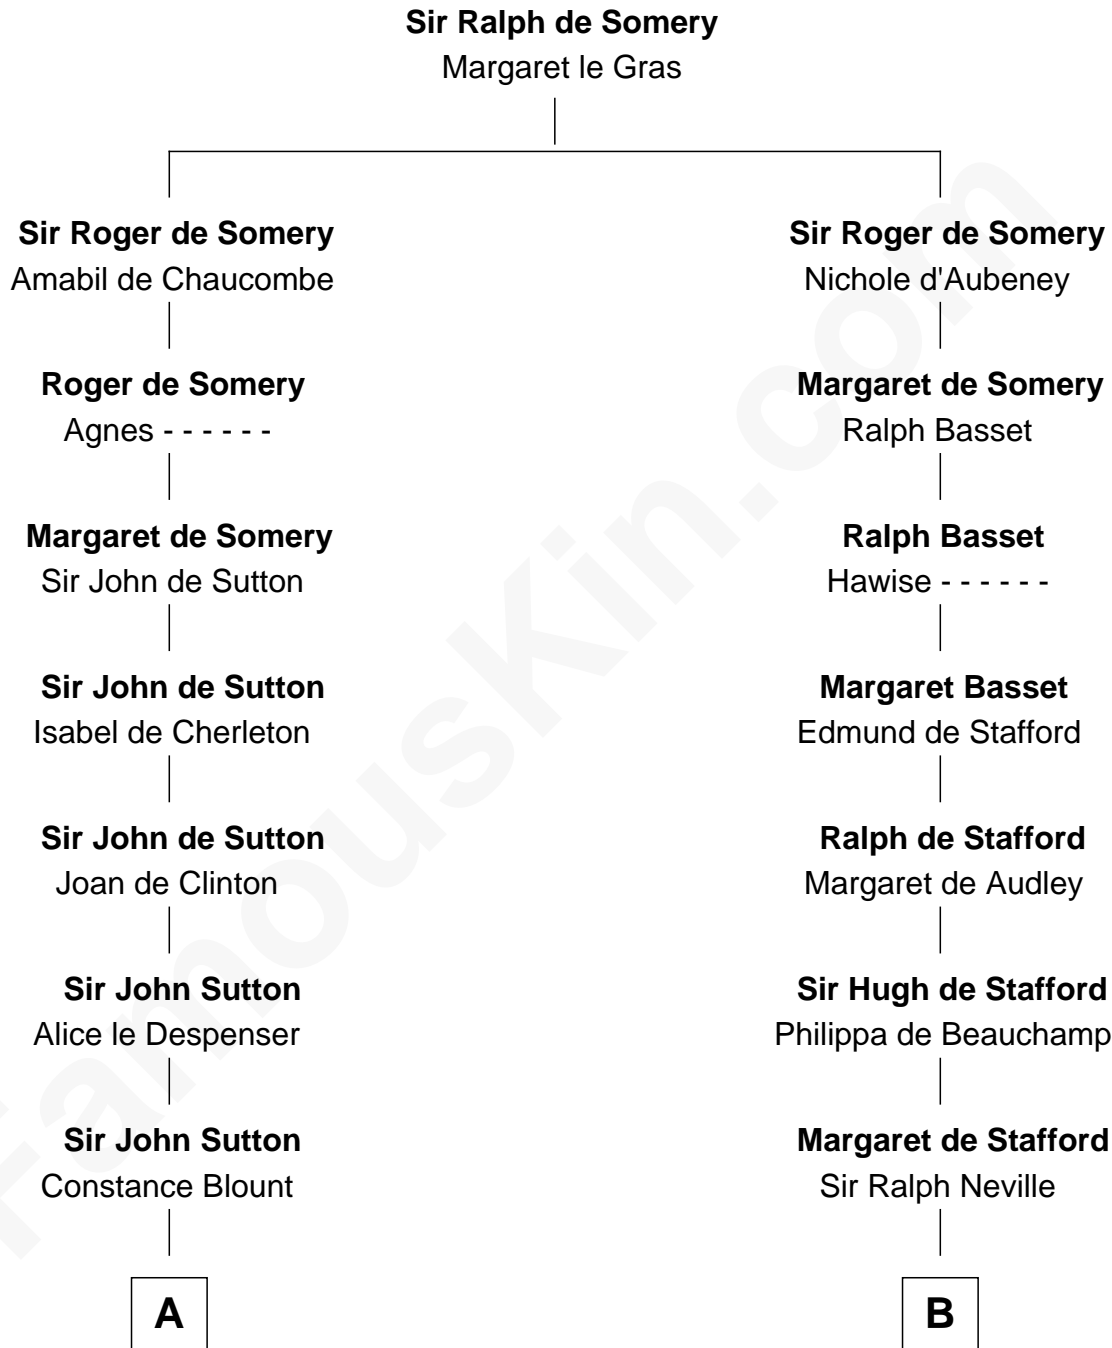

# FamousKin.com Relationship Chart of

**John Brown**

*American Abolitionist*

20th cousin 1 time removed of

**Fletcher Christian**

*Leader of the mutiny on the Bounty*

THE "BOUNTY" AT OAHU

**C**

**Mercy Ruggles**  
Jonathan Humphrey

**Oliver Humphrey**  
Sarah Garrett

**Ruth Humphrey**  
Gideon Mills

**Ruth Mills**  
Owen Brown

**John Brown**  
*American Abolitionist*

**D**

**Eleanor Kirkby**  
Humphrey Senhouse

**Bridget Senhouse**  
John Christian

**Charles Christian**  
Anne Dixon

**Fletcher Christian**  
*Leader of the mutiny on the Bounty*