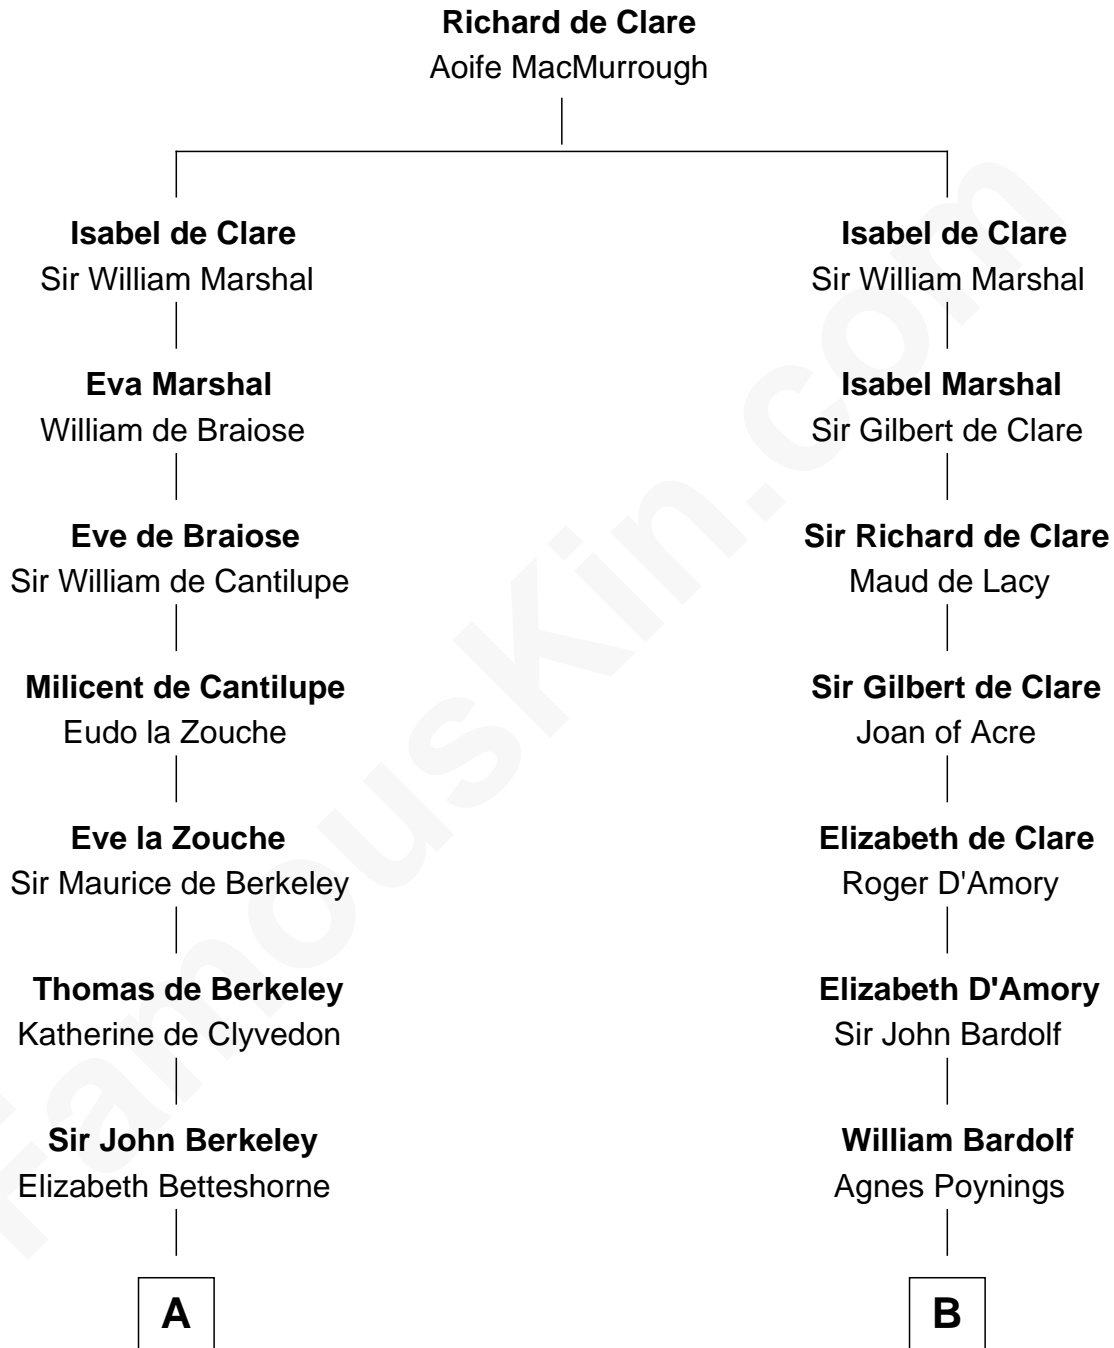

# FamousKin.com Relationship Chart of

**John Brown**

*American Abolitionist*

19th cousin 2 times removed of

**Fletcher Christian**

*Leader of the mutiny on the Bounty*

THE "BOUNTY" AT OAHU

**C**

**Mercy Ruggles**  
Jonathan Humphrey

**Oliver Humphrey**  
Sarah Garrett

**Ruth Humphrey**  
Gideon Mills

**Ruth Mills**  
Owen Brown

**John Brown**  
*American Abolitionist*

**D**

**Bridget Senhouse**  
John Christian

**Charles Christian**  
Anne Dixon

**Fletcher Christian**  
*Leader of the mutiny on the Bounty*

FamousKin.com