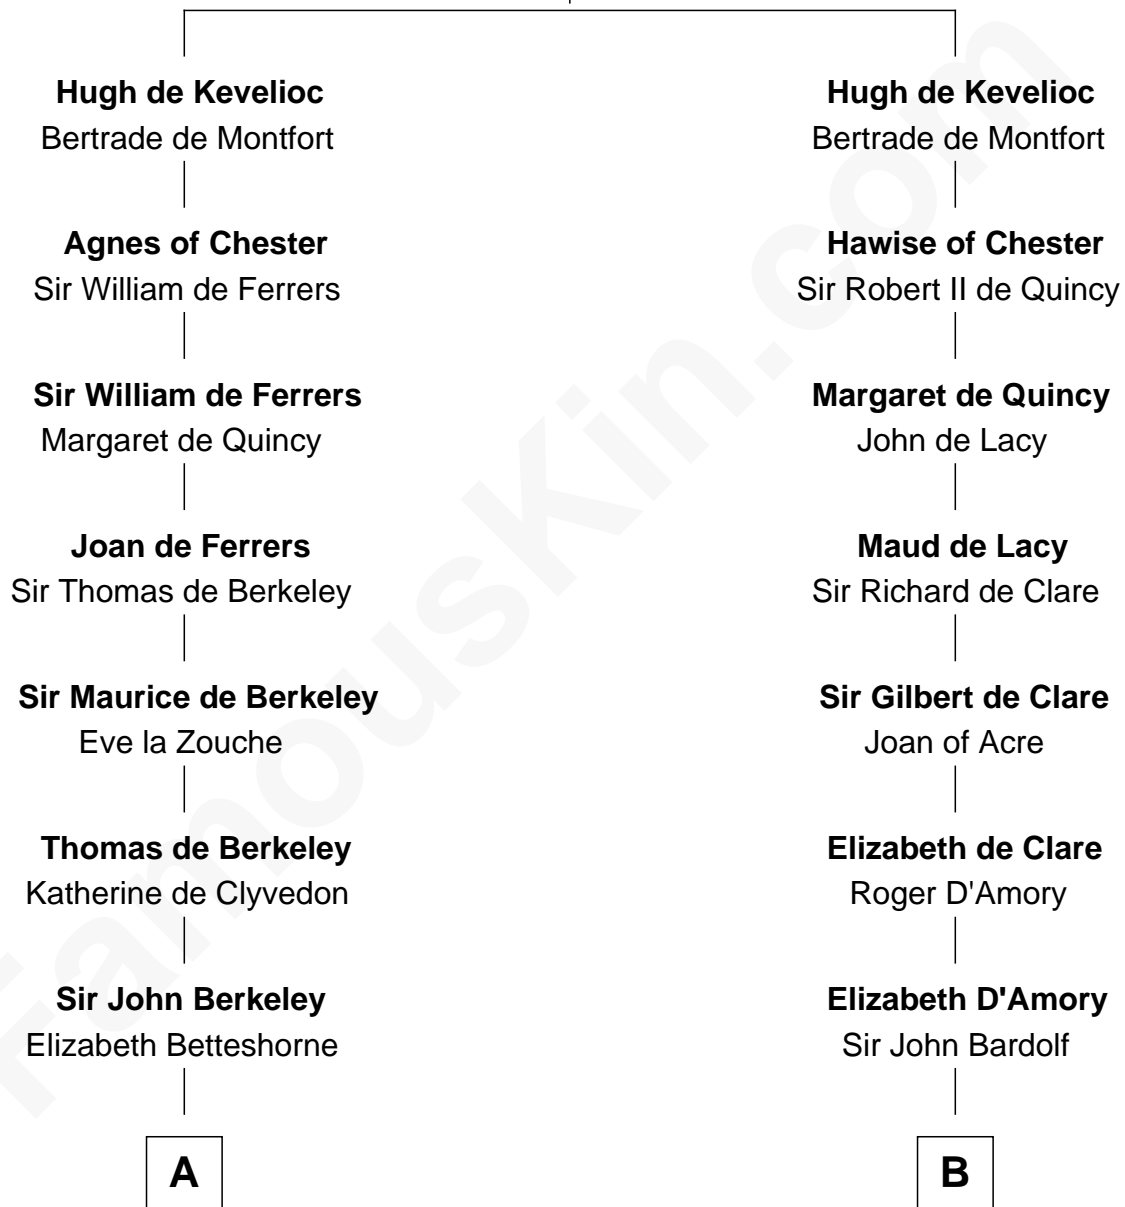

FamousKin.com Relationship Chart of

John Brown

American Abolitionist

20th cousin 1 time removed of

Fletcher Christian

Leader of the mutiny on the Bounty

Sir Ranulf de Gernons

Maud of Gloucester

C

Mercy Ruggles
Jonathan Humphrey

Oliver Humphrey
Sarah Garrett

Ruth Humphrey
Gideon Mills

Ruth Mills
Owen Brown

John Brown
American Abolitionist

D

Humphrey Senhouse
Eleanor Kirkby

Bridget Senhouse
John Christian

Charles Christian
Anne Dixon

Fletcher Christian
Leader of the mutiny on the Bounty