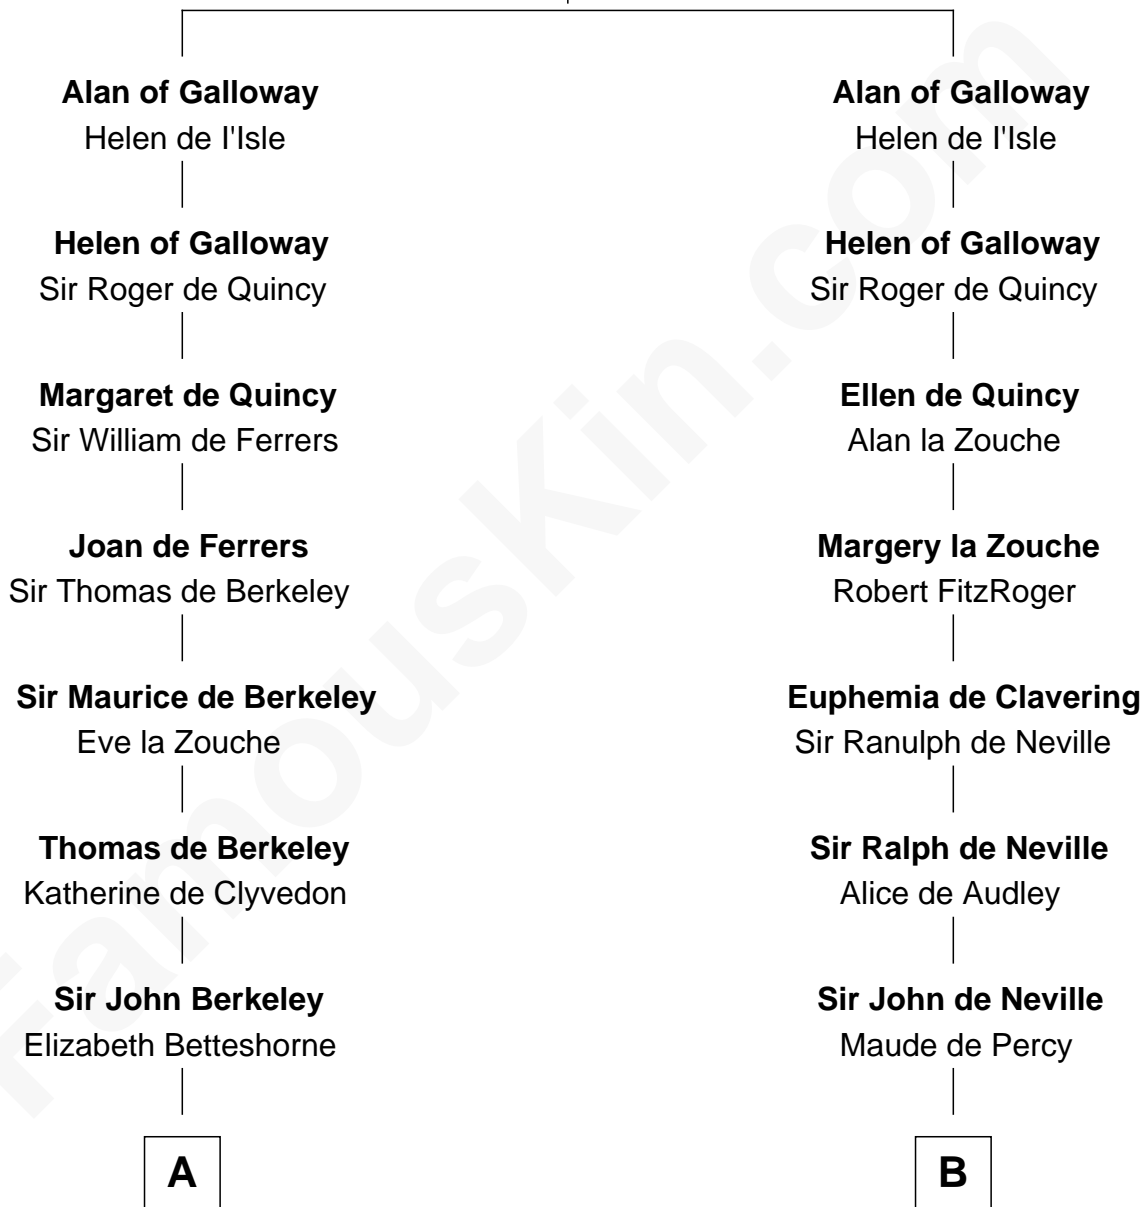

## Relationship Chart of John Brown

*American Abolitionist*

20th cousin 1 time removed of

**Fletcher Christian**

*Leader of the mutiny on the Bounty*

**Roland of Galloway**  
Helena de Morville

**C**

**Mercy Ruggles**  
Jonathan Humphrey

**Oliver Humphrey**  
Sarah Garrett

**Ruth Humphrey**  
Gideon Mills

**Ruth Mills**  
Owen Brown

**John Brown**  
*American Abolitionist*

**D**

**Eleanor Kirkby**  
Humphrey Senhouse

**Bridget Senhouse**  
John Christian

**Charles Christian**  
Anne Dixon

**Fletcher Christian**  
*Leader of the mutiny on the Bounty*