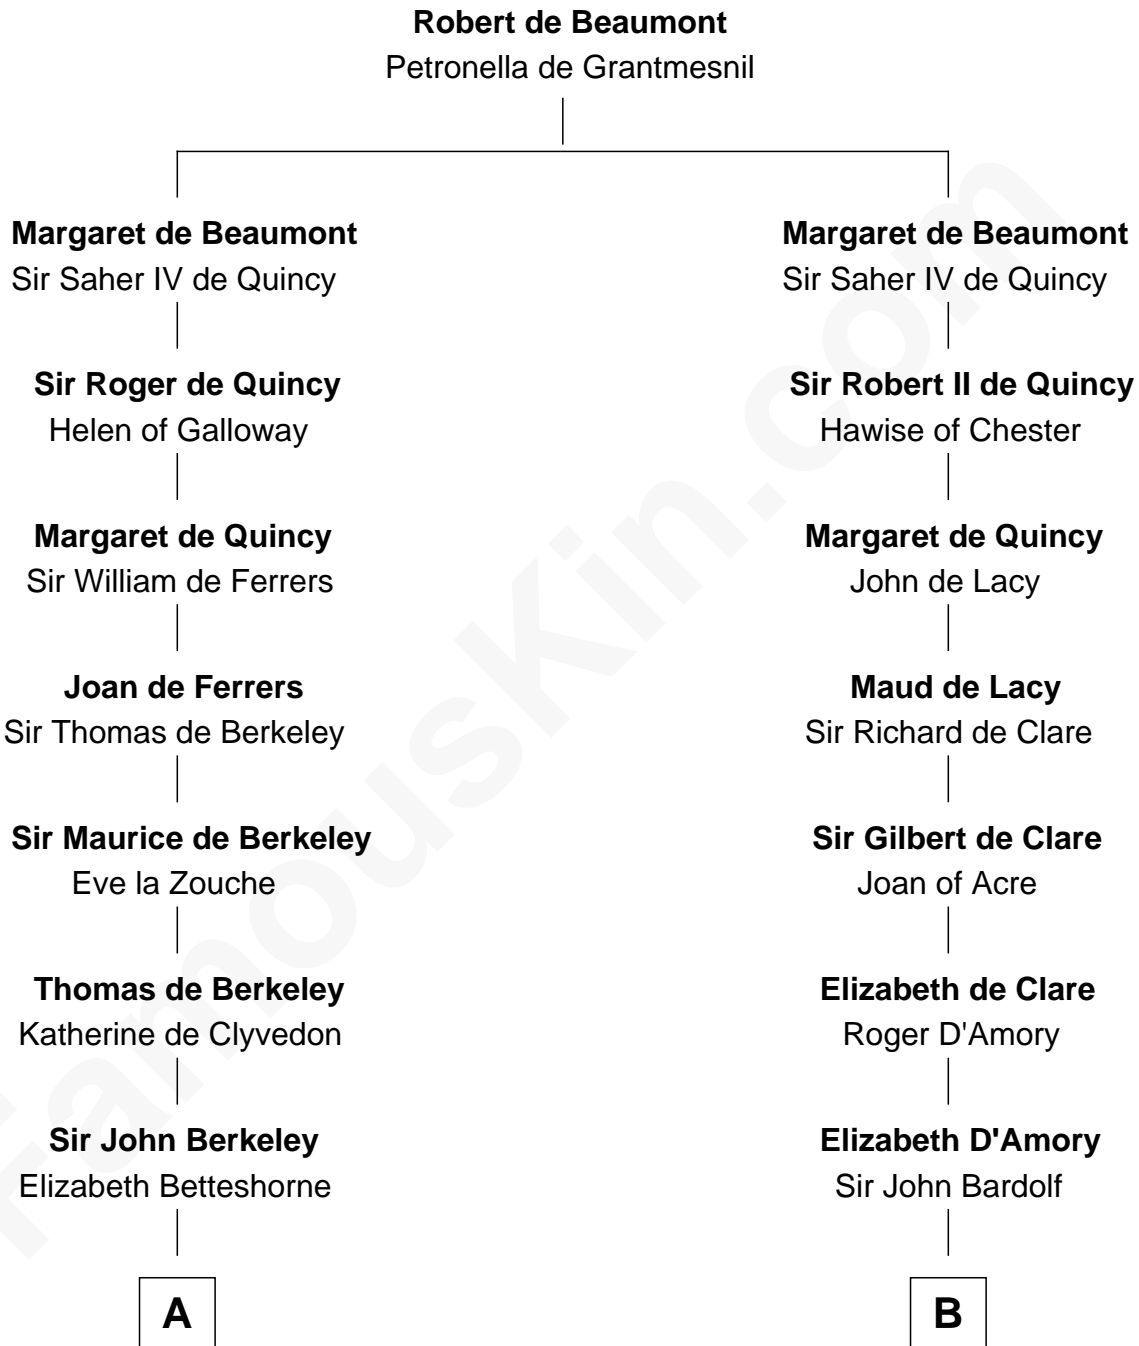

FamousKin.com Relationship Chart of

John Brown

American Abolitionist

20th cousin 1 time removed of

Fletcher Christian

Leader of the mutiny on the Bounty

C

Mercy Ruggles
Jonathan Humphrey

Oliver Humphrey
Sarah Garrett

Ruth Humphrey
Gideon Mills

Ruth Mills
Owen Brown

John Brown
American Abolitionist

D

Humphrey Senhouse
Eleanor Kirkby

Bridget Senhouse
John Christian

Charles Christian
Anne Dixon

Fletcher Christian
Leader of the mutiny on the Bounty