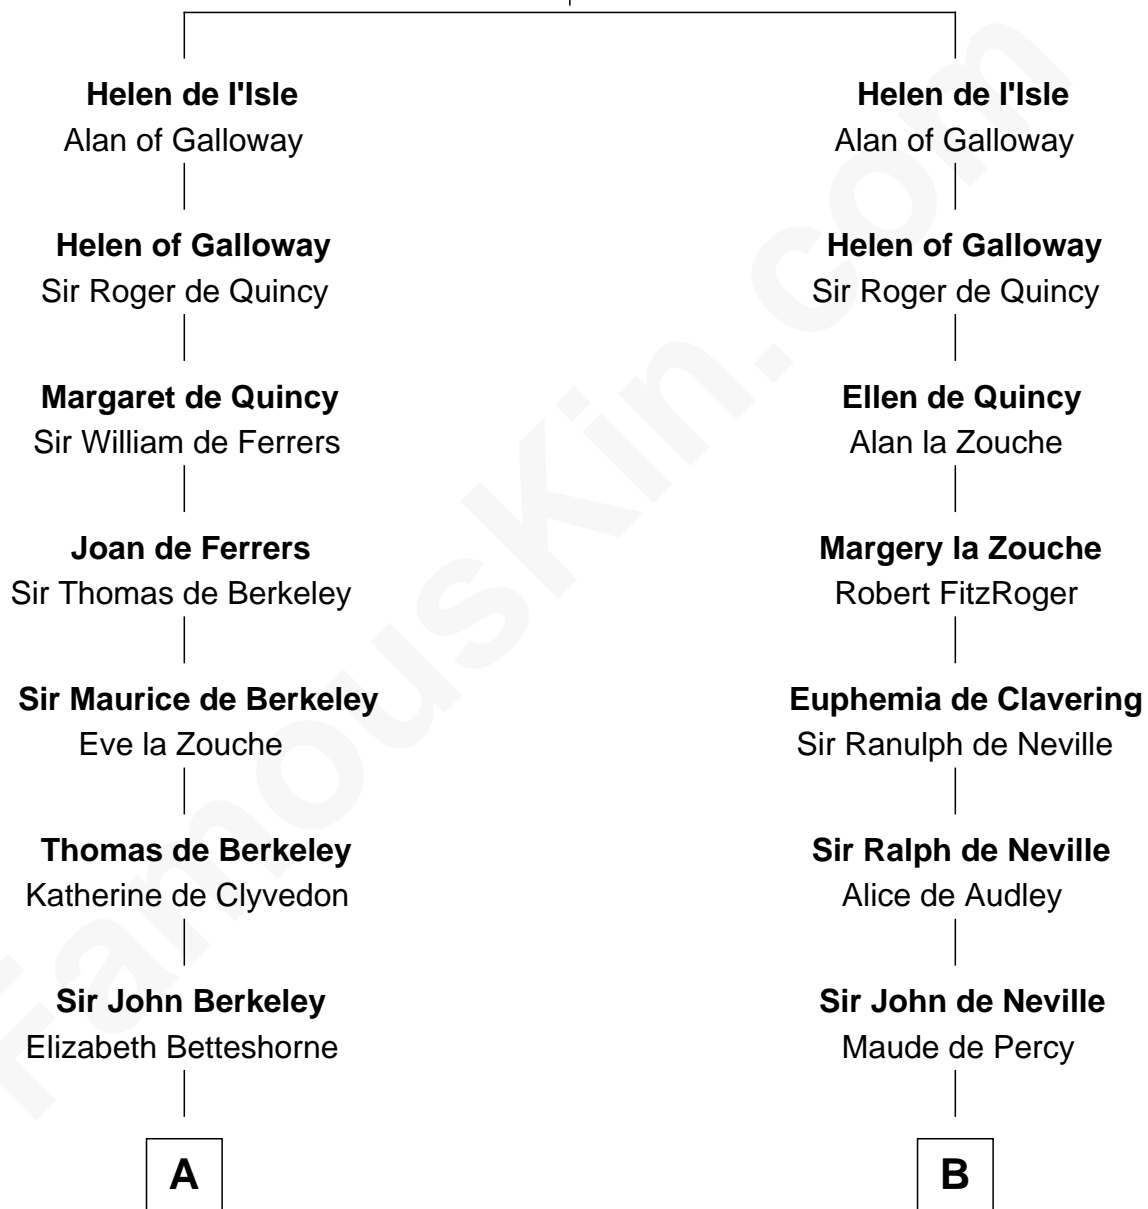

FamousKin.com Relationship Chart of

John Brown

American Abolitionist

20th cousin 1 time removed of

Fletcher Christian

Leader of the mutiny on the Bounty

Reginald de l'Isle

Fonia of Moray

C

Mercy Ruggles
Jonathan Humphrey

Oliver Humphrey
Sarah Garrett

Ruth Humphrey
Gideon Mills

Ruth Mills
Owen Brown

John Brown
American Abolitionist

D

Eleanor Kirkby
Humphrey Senhouse

Bridget Senhouse
John Christian

Charles Christian
Anne Dixon

Fletcher Christian
Leader of the mutiny on the Bounty