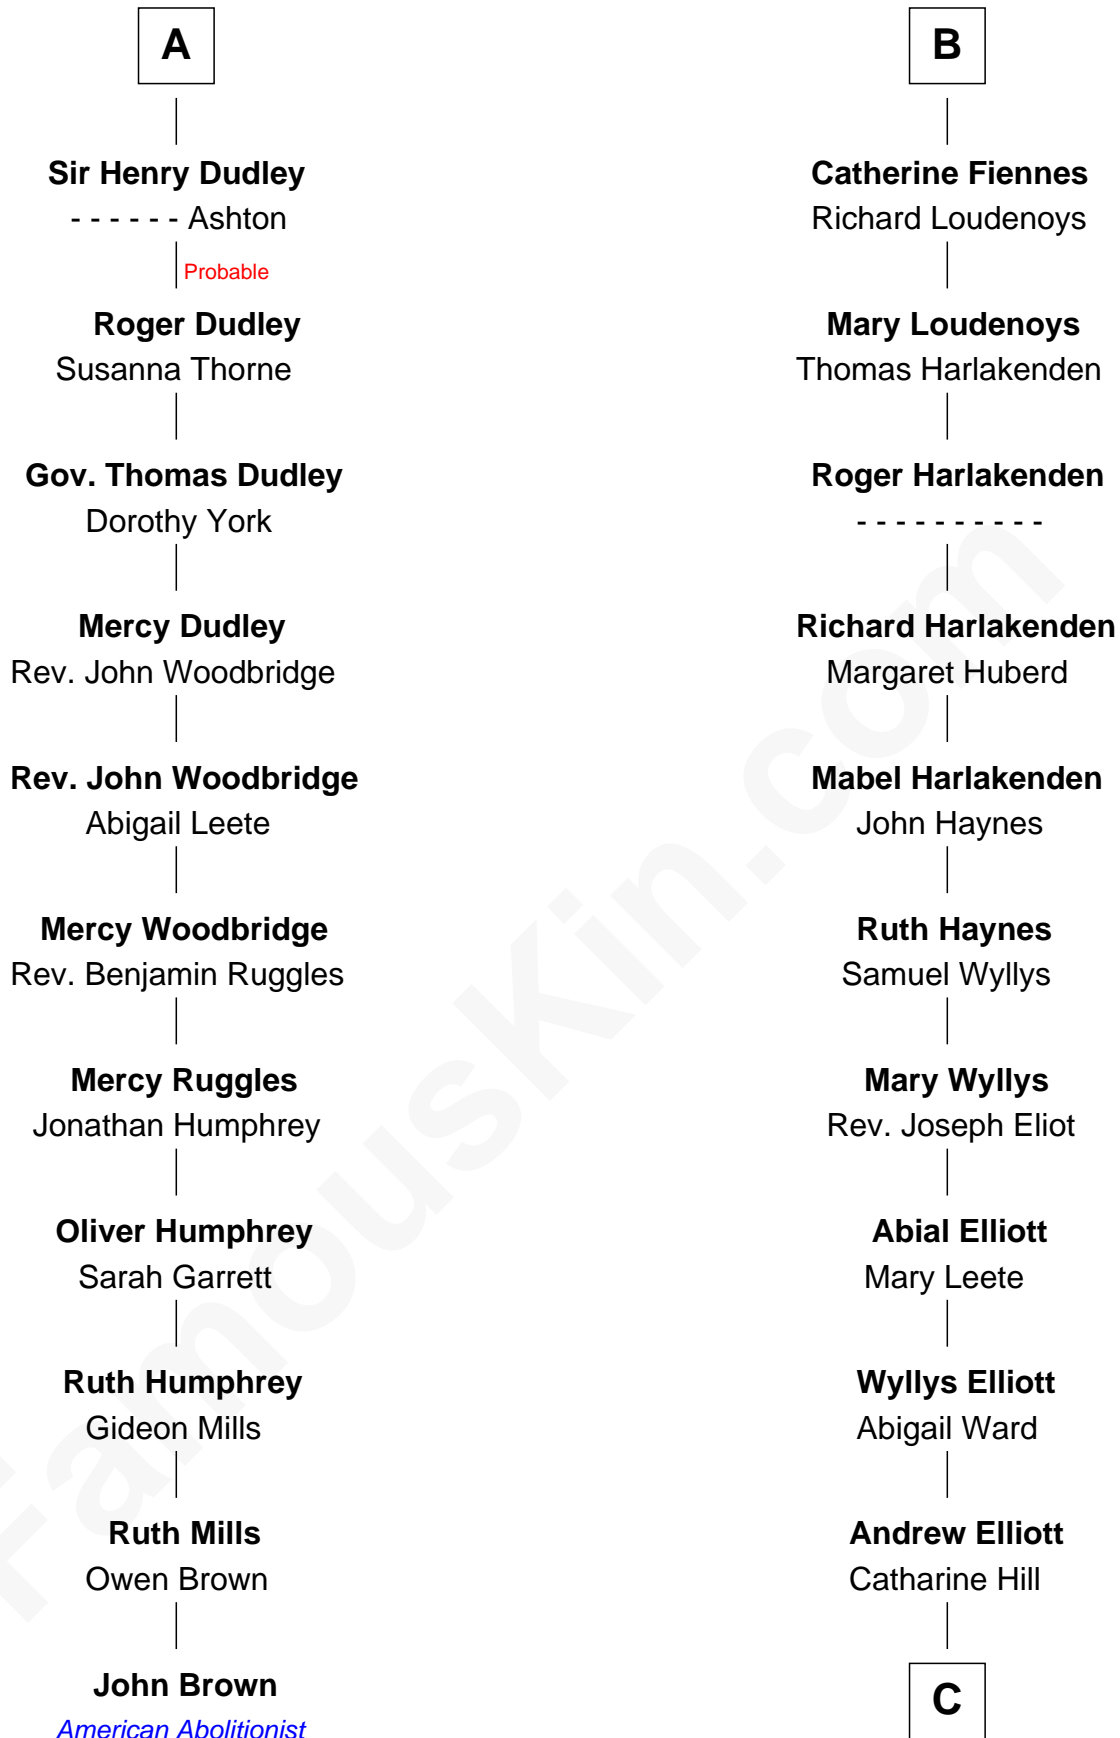

FamousKin.com Relationship Chart of

John Brown

American Abolitionist

17th cousin 4 times removed of

Ali Wentworth

TV Actress and Comedienne

C

Charles Wyllys Elliott

Mary Green White

Howard Elliott

Janet January

Janet January Elliott

Richard Bryant Hobart

Mable Bryant Hobart

Eric Bartlett Wentworth

Ali Wentworth