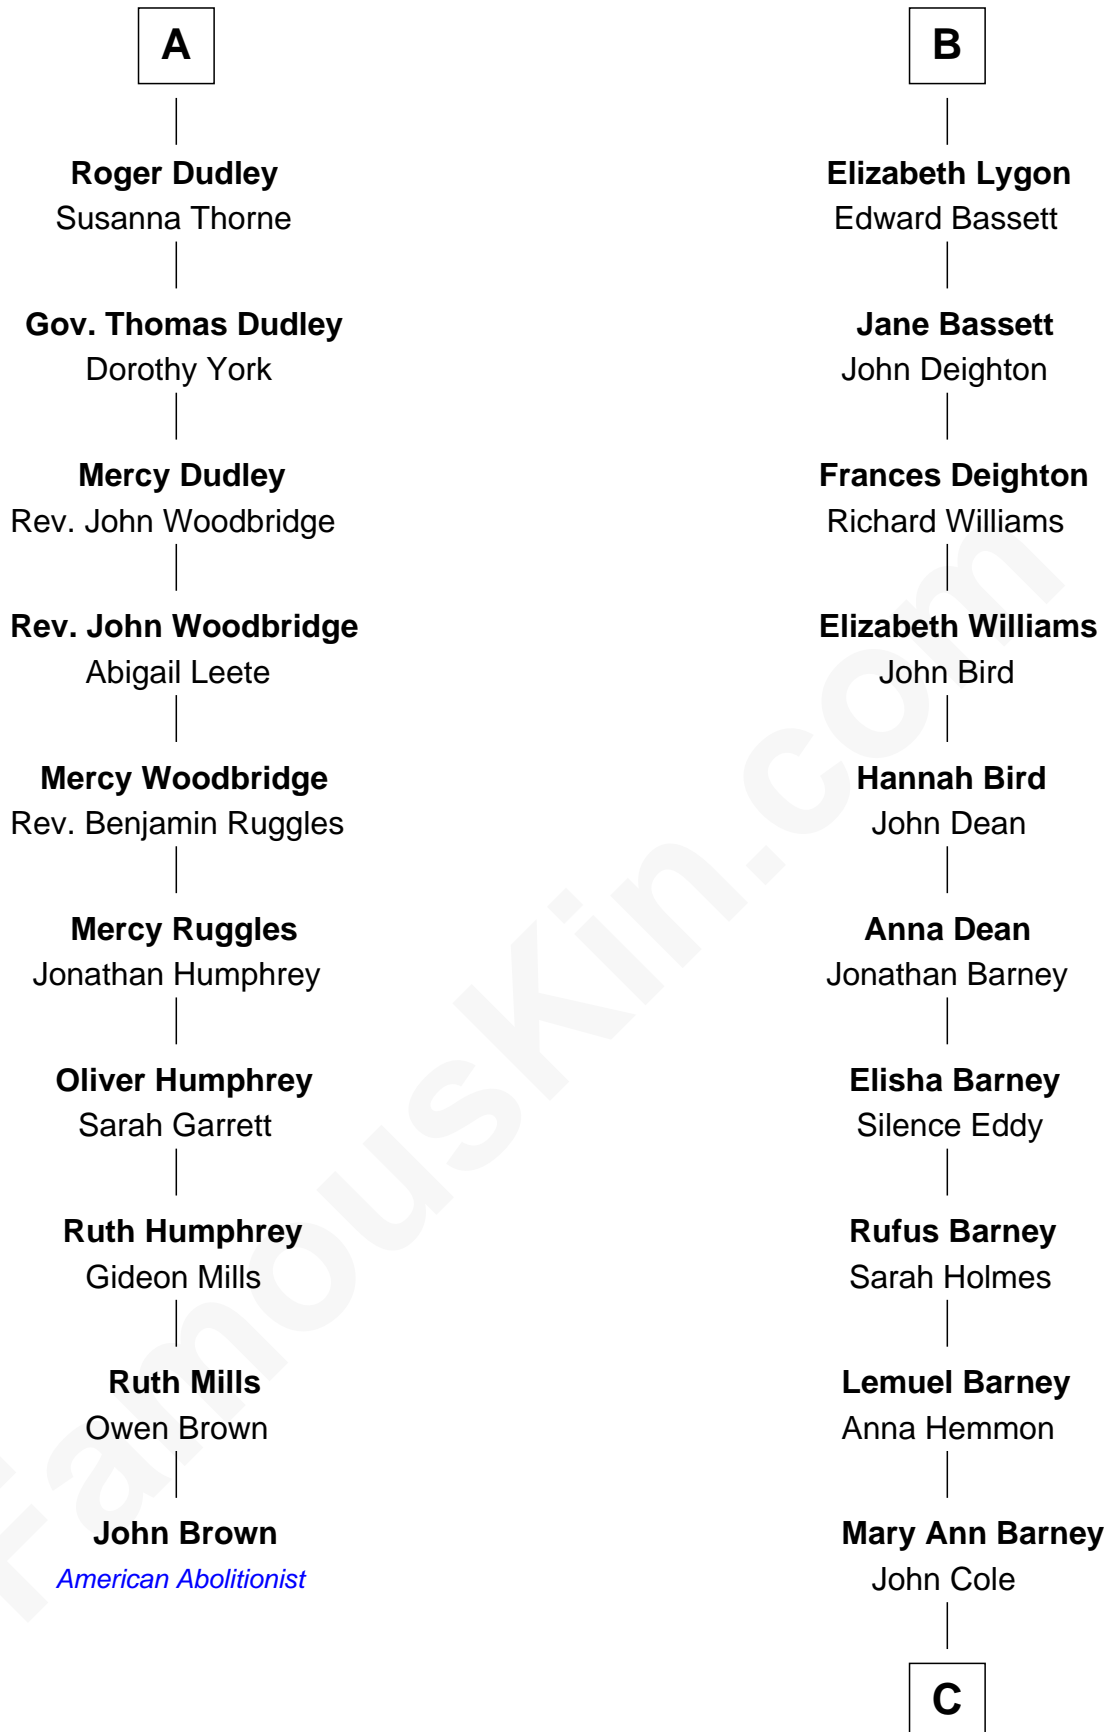

# FamousKin.com Relationship Chart of

**John Brown**

*American Abolitionist*

16th cousin 5 times removed of

**Michael Lookinland**

*TV Actor*

**Richard Fitzalan**  
Eleanor Plantagenet

**Alice Fitzalan**  
Sir Thomas de Holand

**Eleanor Holand**  
Edward Cherleton

**Joyce Cherleton**  
Sir John Tiptoft

**Joyce Tiptoft**  
Sir Edmund Sutton

**Sir Edward Sutton**  
Cecily Willoughby

**Sir John Sutton**  
Cecily Grey

**Sir Henry Dudley**  
----- Ashton

Probable

**A**

**Sir Richard Fitzalan**  
Elizabeth de Bohun

**Elizabeth Fitzalan**  
Sir Thomas Mowbray

**Isabel Mowbray**  
Sir James Berkeley

**Maurice Berkeley**  
Isabel Mead

**Anne Berkeley**  
Sir William Dennis

**Isabel Dennis**  
Sir John Berkeley

**Elizabeth Berkeley**  
Henry Lygon

**B**

**C**

**Rufus Lemuel Cole**

Matilda M. Hall

**Nellie M. Cole**

John Andrew Lookinland