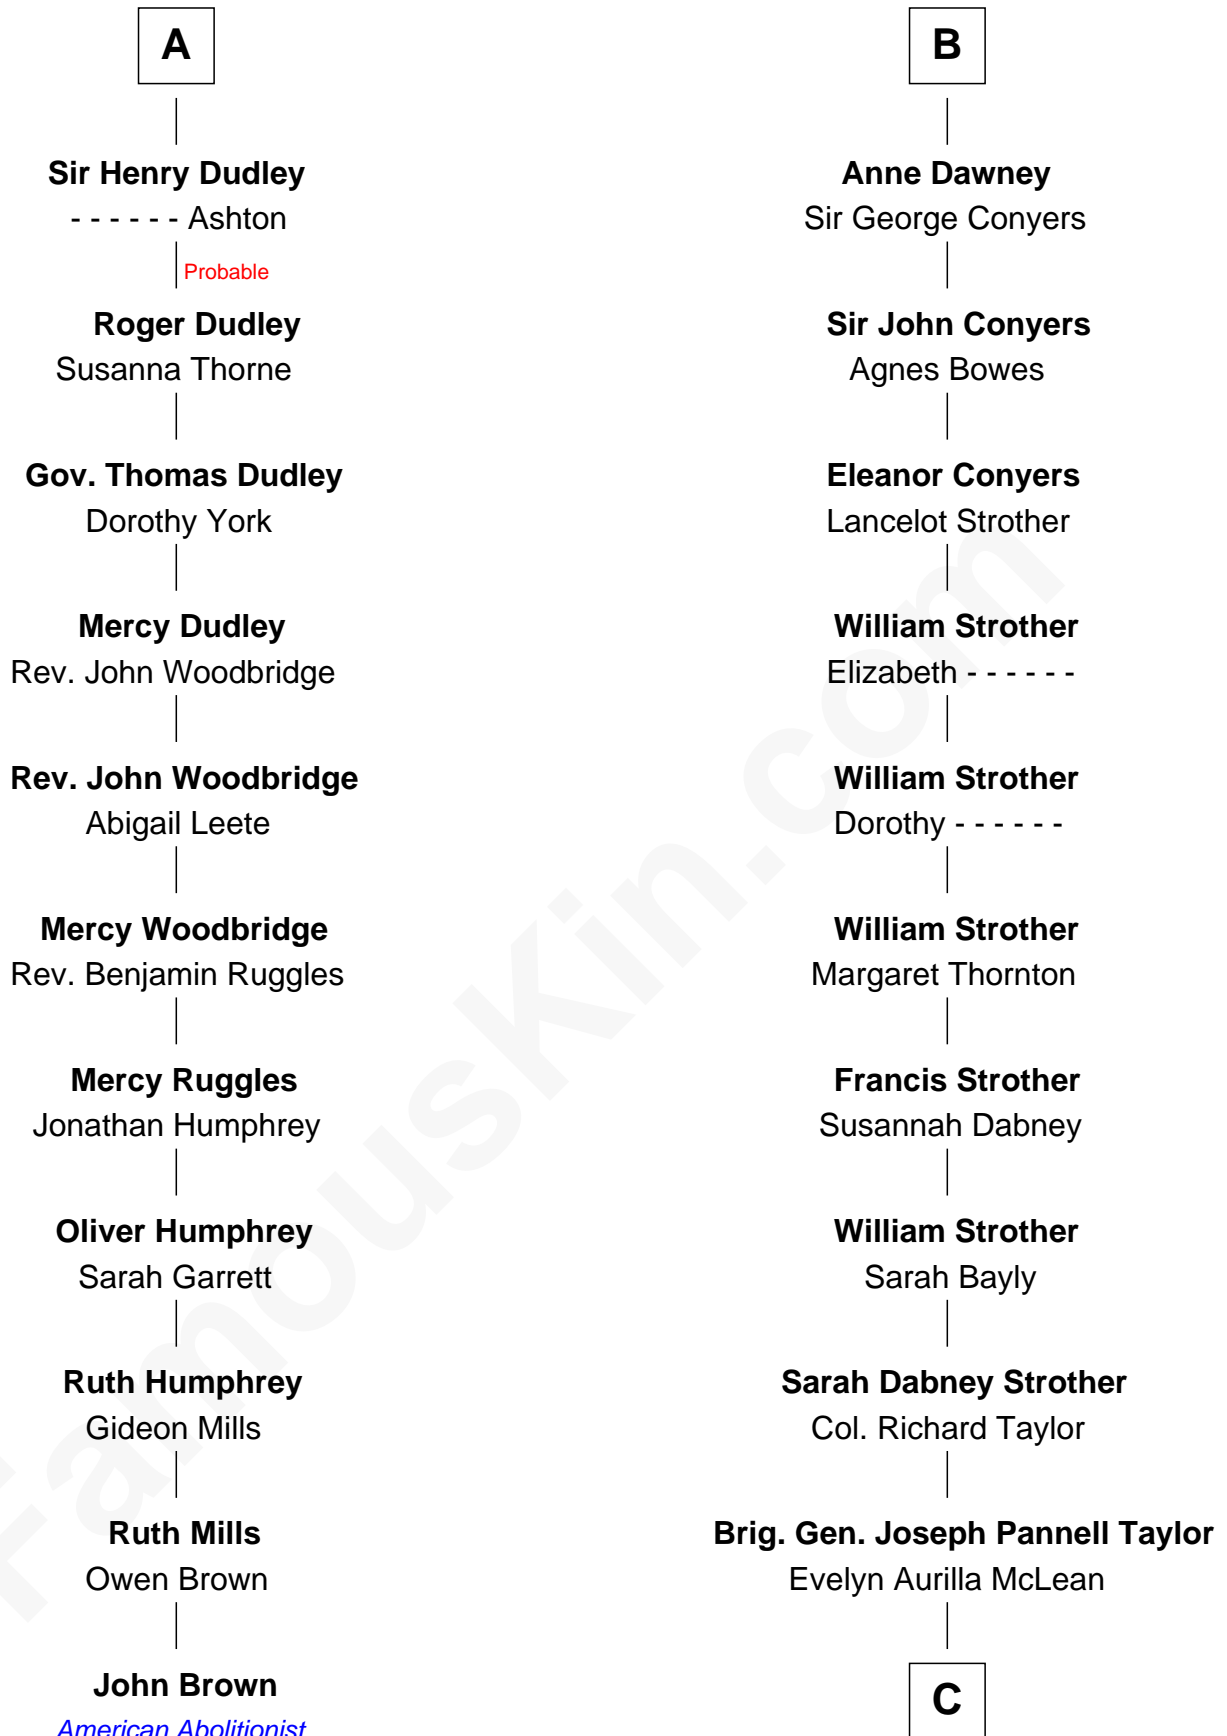

## Relationship Chart of

### John Brown

*American Abolitionist*

17th cousin 4 times removed of

**Parker Stevenson**

*TV and Movie Actor*

**C**

**Col. Joseph Hancock Taylor**

Mary Montgomery Meigs

**Evelyn Taylor**

Eli Kirk Price

**Philip Price**

Sarah Meade Harrison

**Sarah Meade Price**

Richard Stevenson Parker

**Parker Stevenson**

*TV and Movie Actor*