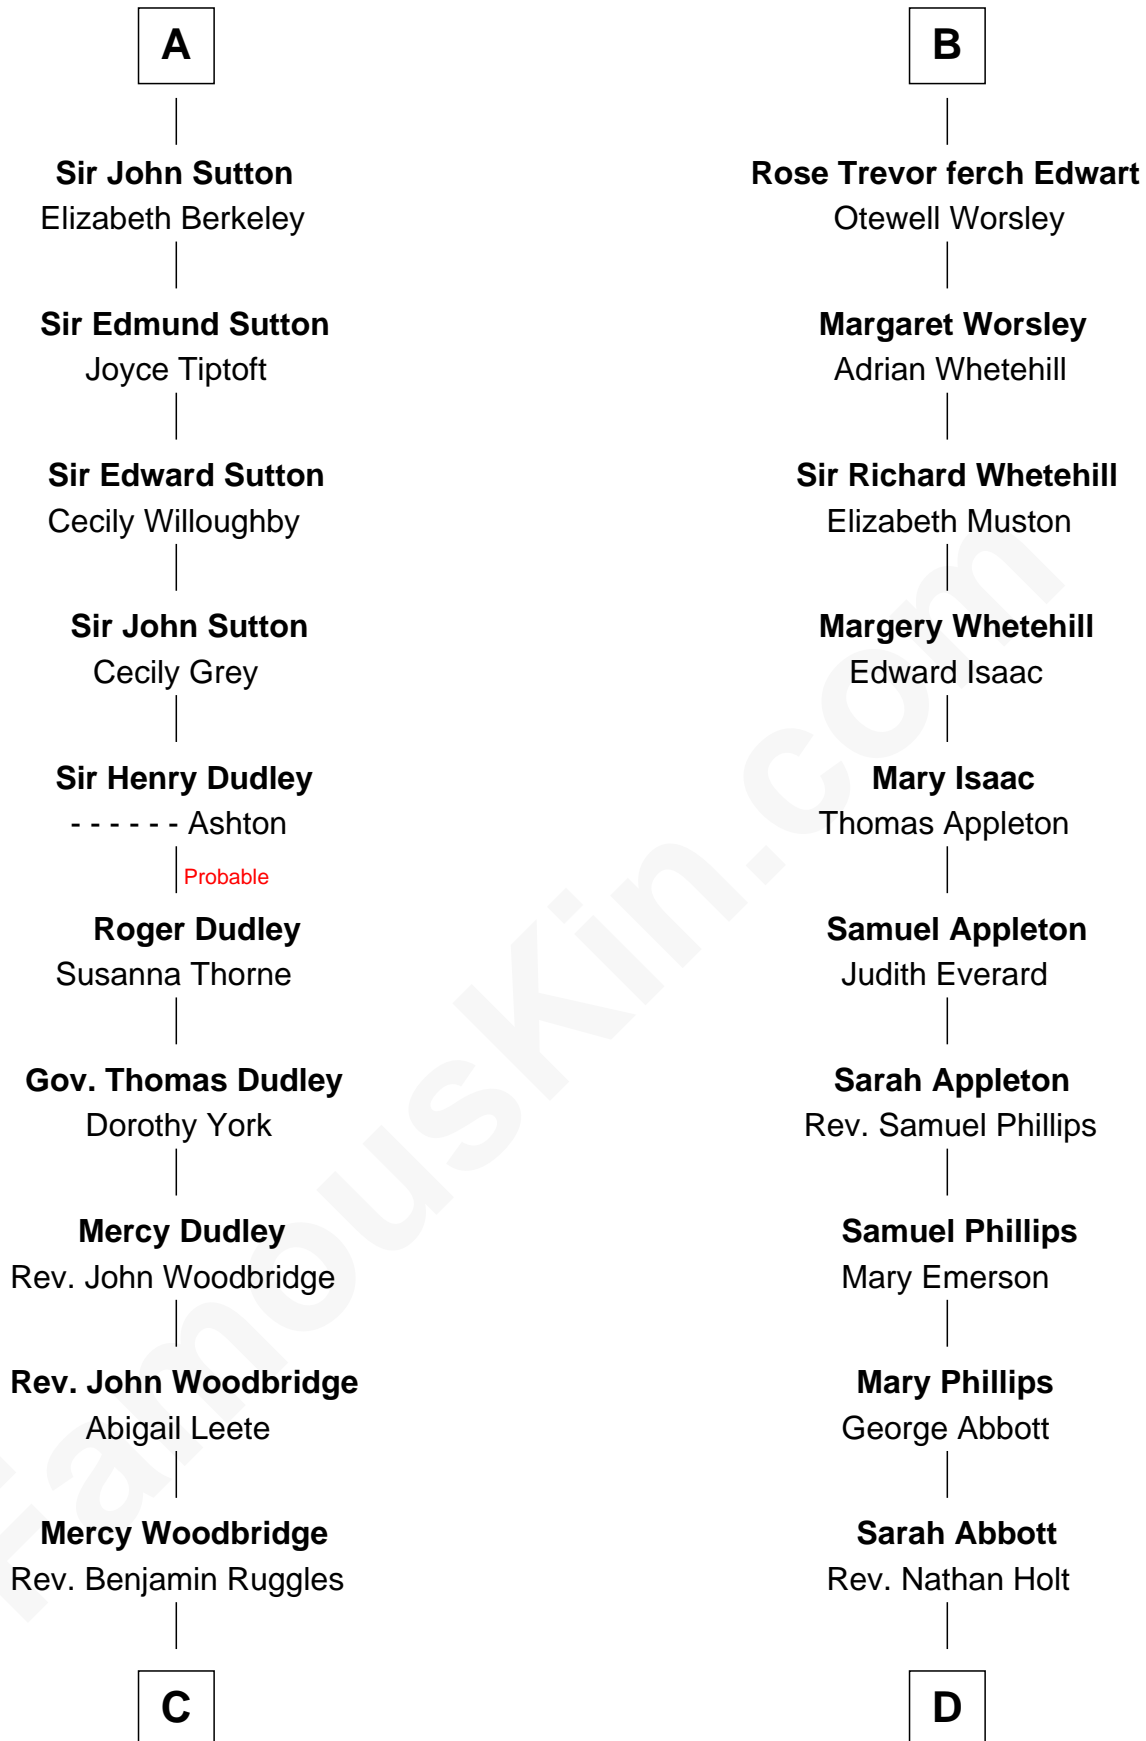

FamousKin.com Relationship Chart of

John Brown

American Abolitionist

21st cousin of

Robert Frost

Poet and Playwright

Sir Ralph de Somery

Margaret le Gras

Sir Roger de Somery

Amabil de Chaucombe

Roger de Somery

Agnes - - - - -

Margaret de Somery

Sir John de Sutton

Sir John de Sutton

Isabel de Cherleton

Elen ferch Thomas ap Llewelyn

Lowri ferch Gruffydd Fychan

Robert Puleston

Angharad Puleston

Edwart Trevor ap Daffyd

B

C

Mercy Ruggles
Jonathan Humphrey

Oliver Humphrey
Sarah Garrett

Ruth Humphrey
Gideon Mills

Ruth Mills
Owen Brown

John Brown
American Abolitionist

D

Sarah Holt
William Frost

Samuel Abbott Frost
Mary Blunt

William Prescott Frost
Judith Colcord