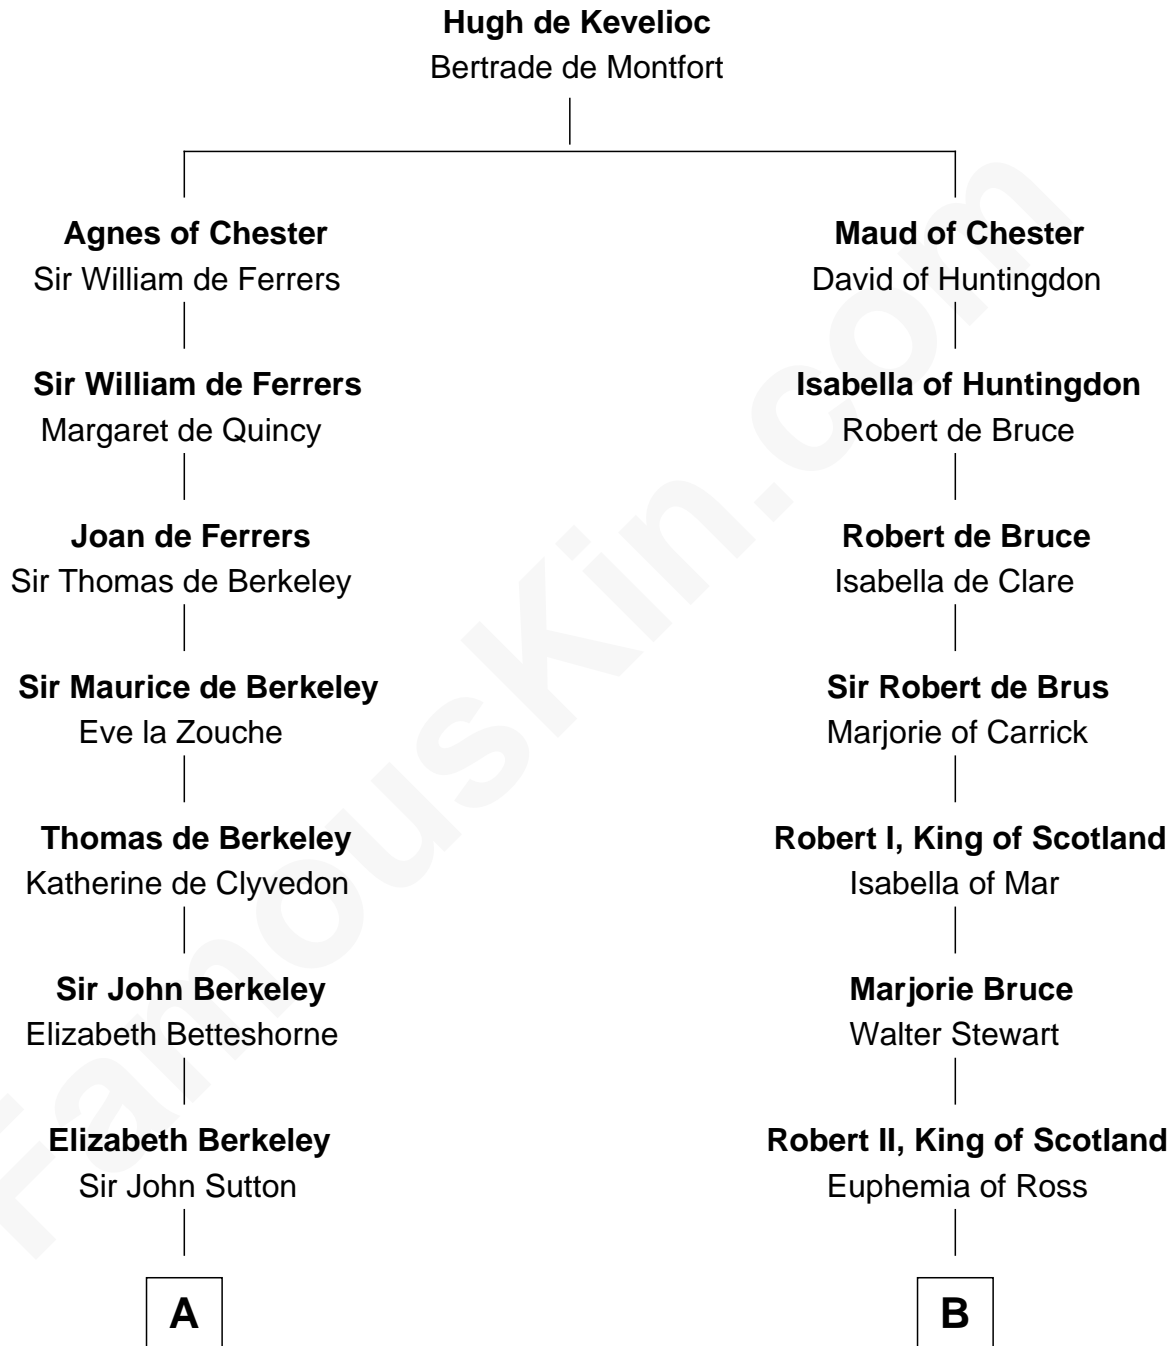

# FamousKin.com

## Relationship Chart of John Brown

*American Abolitionist*

18th cousin 2 times removed of

**Major John Pitcairn**

*British Commander at Battle of Lexington*

**C**

**Oliver Humphrey**

Sarah Garrett

**Ruth Humphrey**

Gideon Mills

**Ruth Mills**

Owen Brown

**John Brown**

*American Abolitionist*

**D**

**Katherine Hamilton**