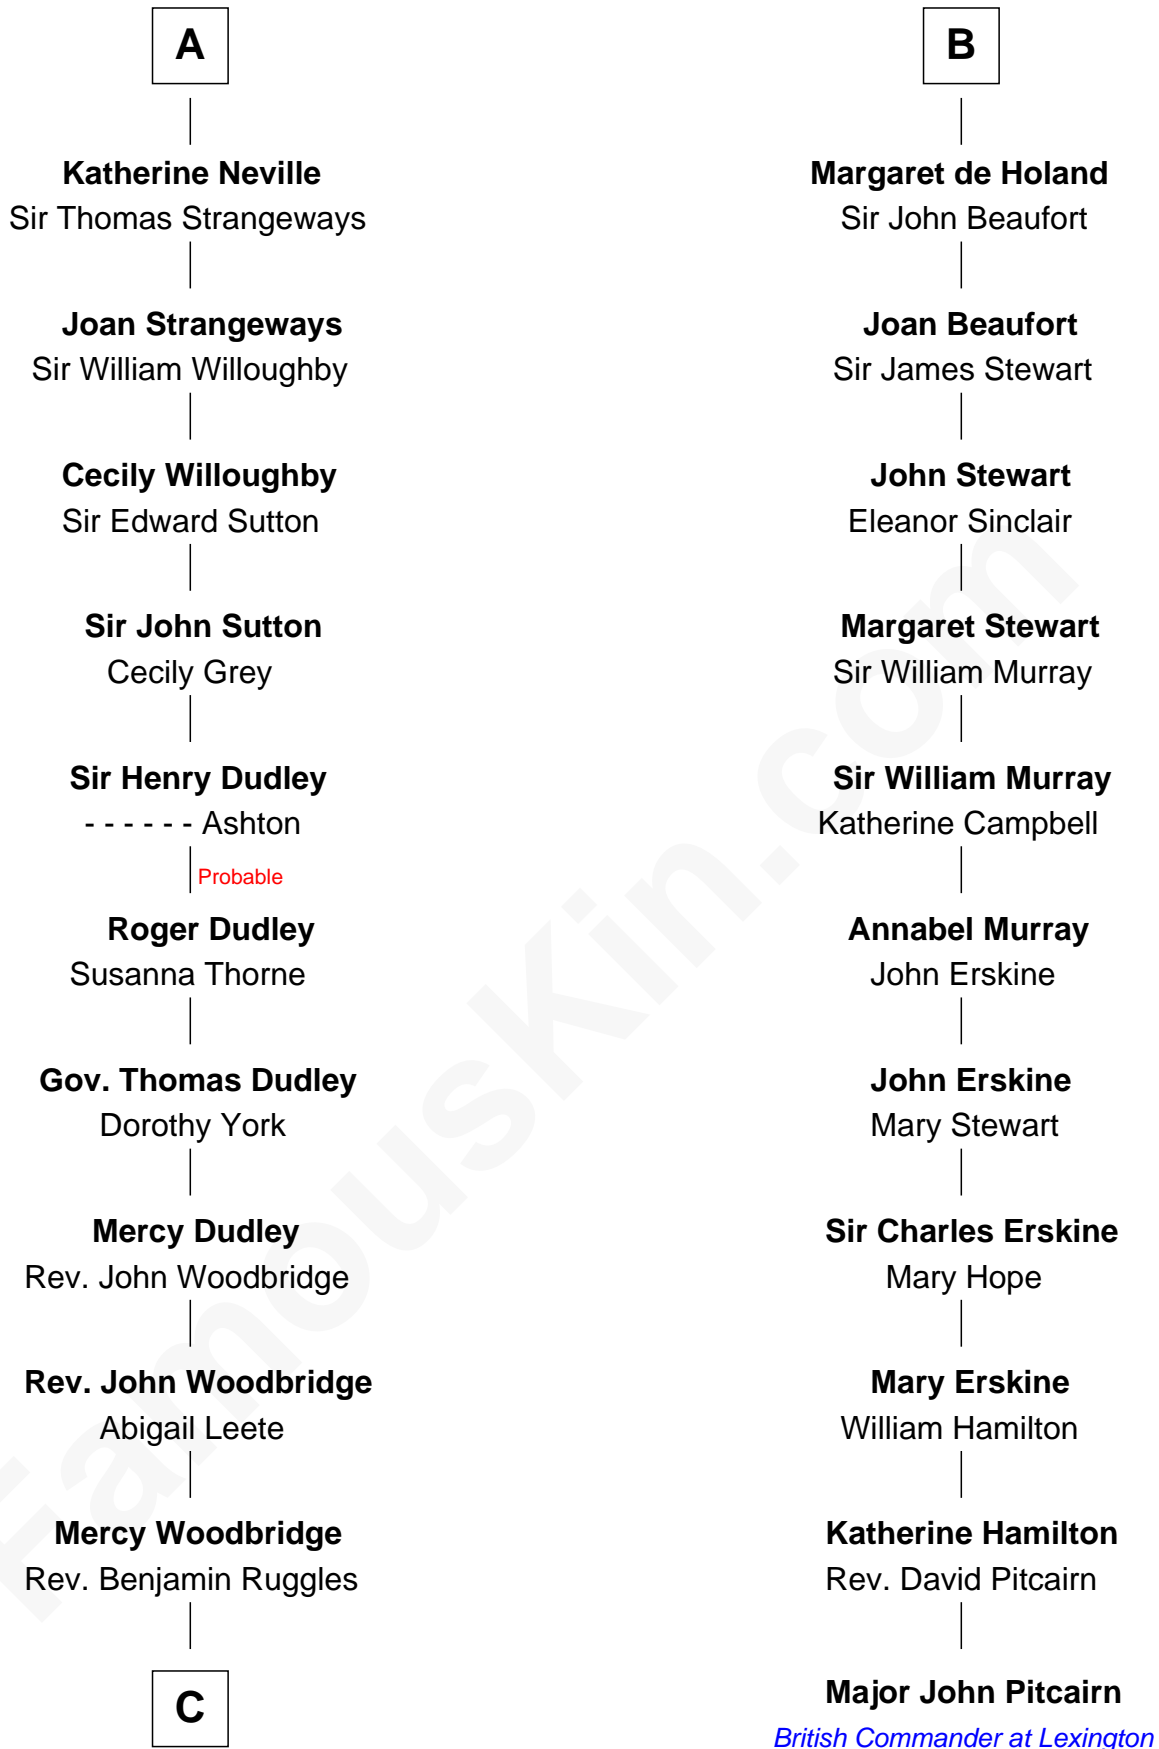

# FamousKin.com Relationship Chart of

**John Brown**

*American Abolitionist*

17th cousin 4 times removed of

**Major John Pitcairn**

*British Commander at Battle of Lexington*

**William FitzPatrick**

Eleonore de Vitre

**C**

—  
**Mercy Ruggles**  
Jonathan Humphrey

—  
**Oliver Humphrey**  
Sarah Garrett

—  
**Ruth Humphrey**  
Gideon Mills

—  
**Ruth Mills**  
Owen Brown

—  
**John Brown**  
*American Abolitionist*

FamousKin.com