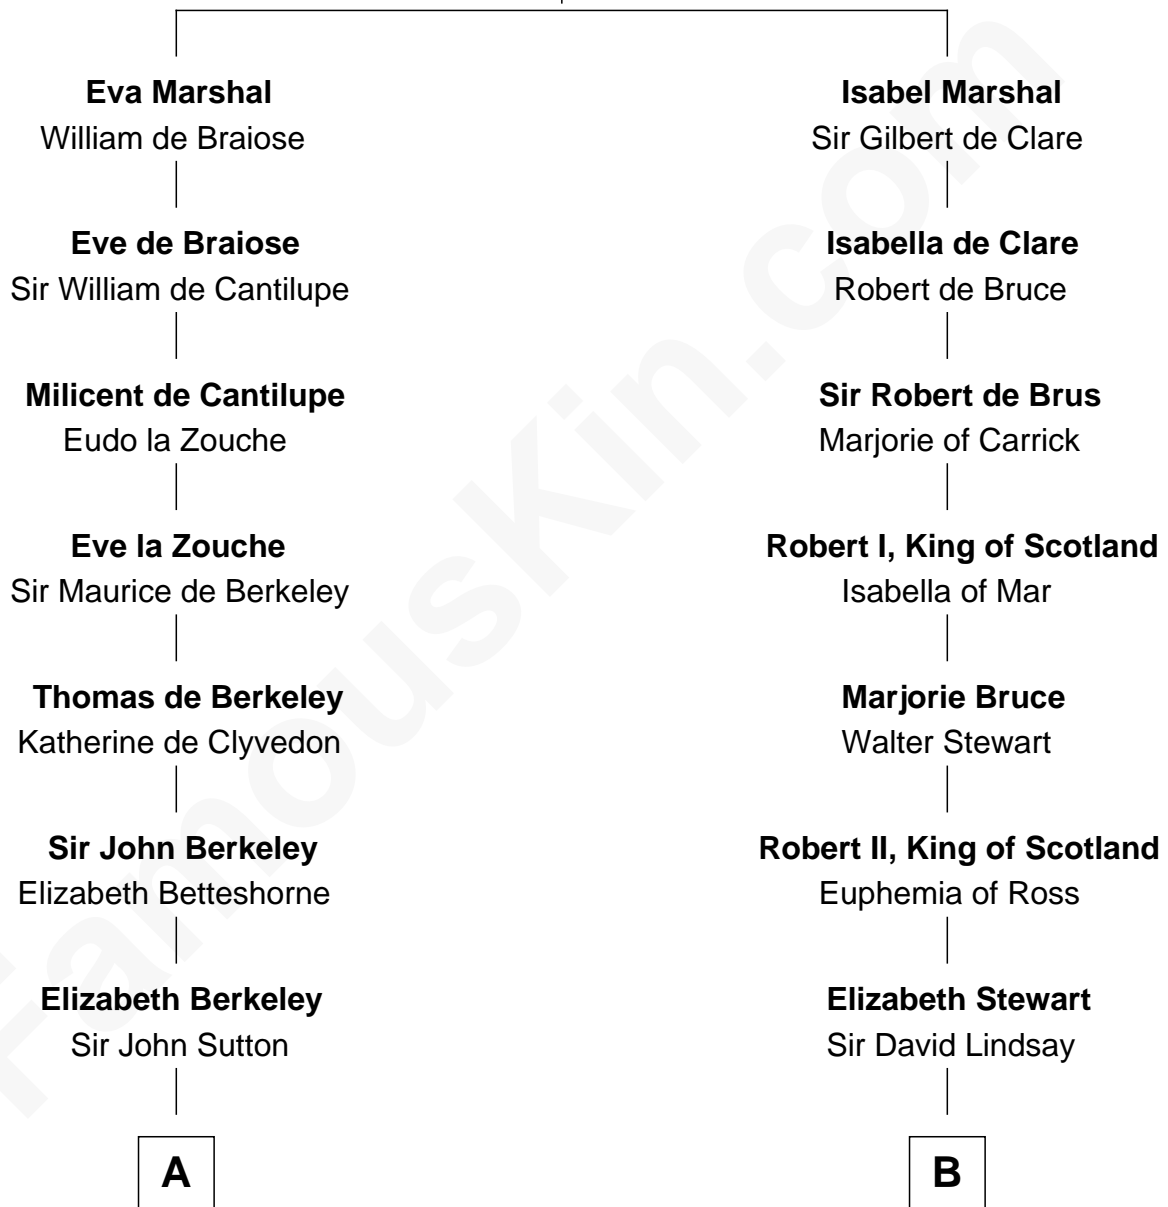

# FamousKin.com Relationship Chart of

**John Brown**

*American Abolitionist*

17th cousin 3 times removed of

**Major John Pitcairn**

*British Commander at Battle of Lexington*

**Sir William Marshal**

Isabel de Clare