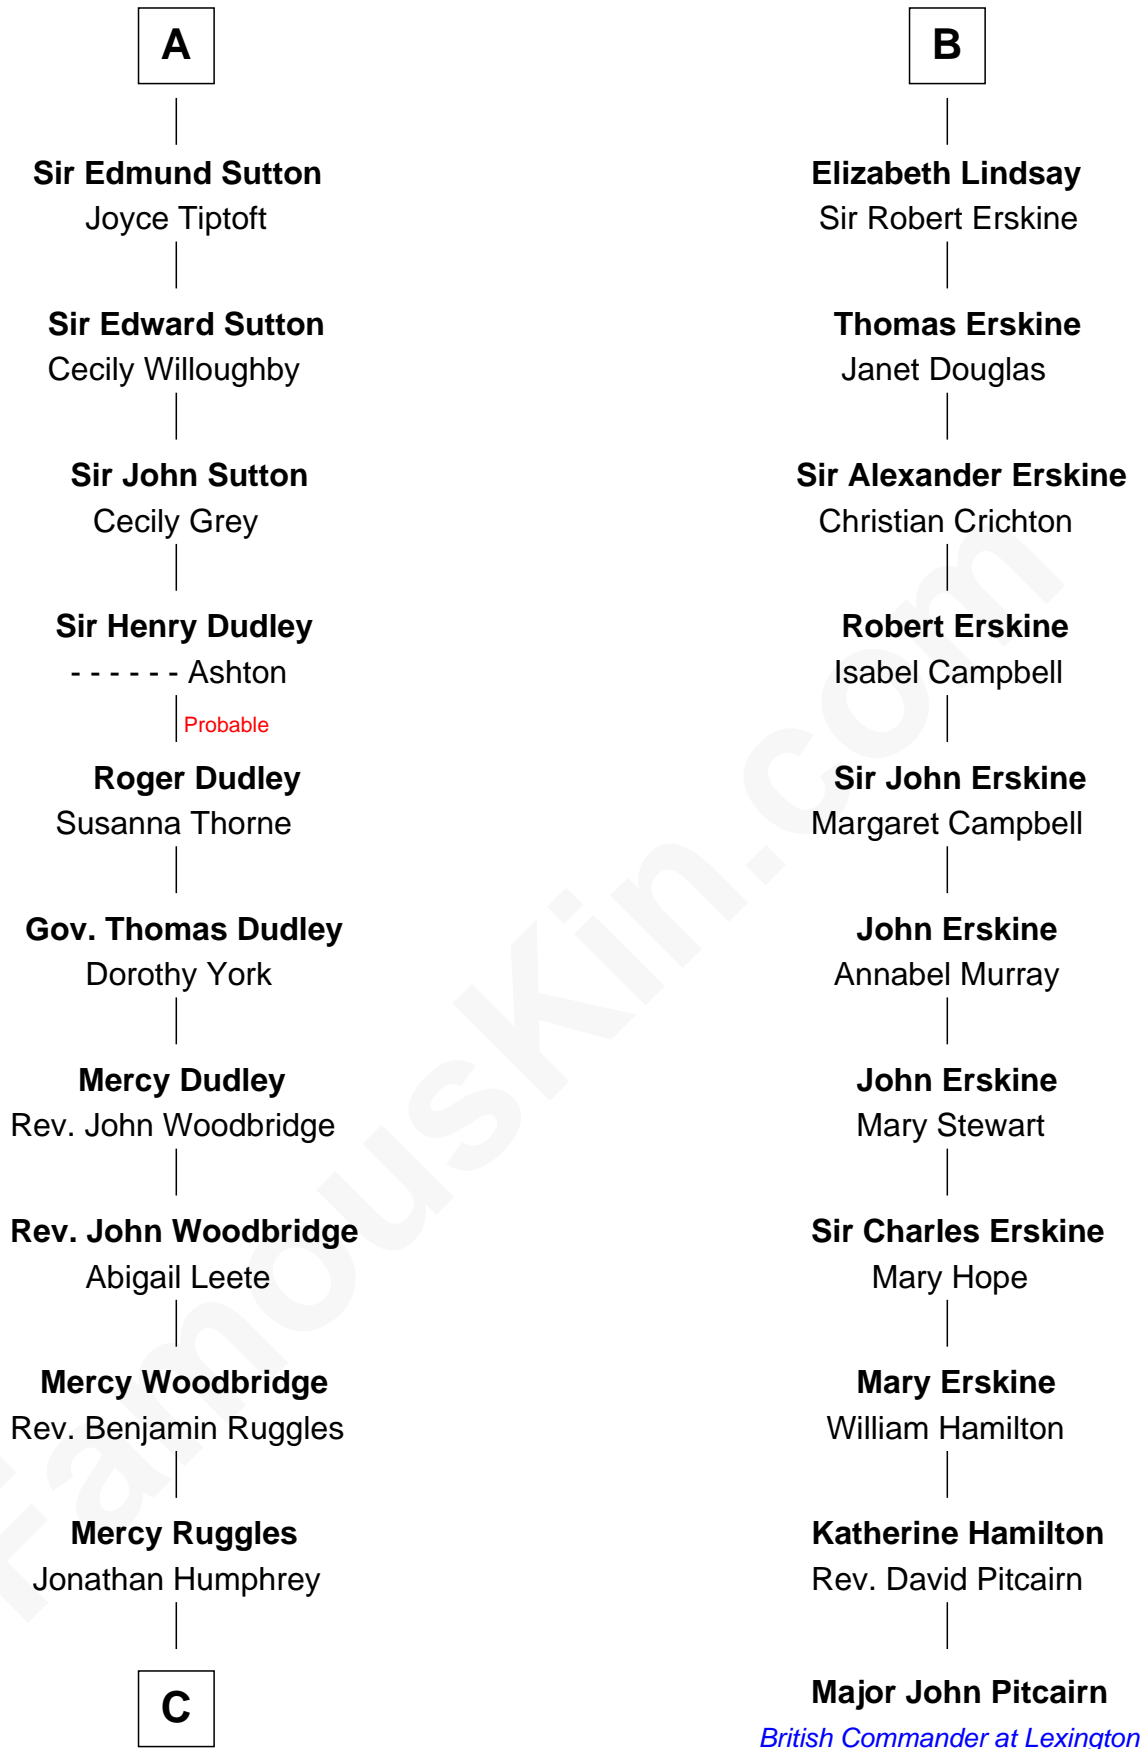

# FamousKin.com Relationship Chart of

**John Brown**

*American Abolitionist*

17th cousin 3 times removed of

**Major John Pitcairn**

*British Commander at Battle of Lexington*

**Sir William Marshal**

Isabel de Clare

**C**

—  
**Oliver Humphrey**

Sarah Garrett

—  
**Ruth Humphrey**

Gideon Mills

—  
**Ruth Mills**

Owen Brown

—  
**John Brown**

*American Abolitionist*

FamousKin.com