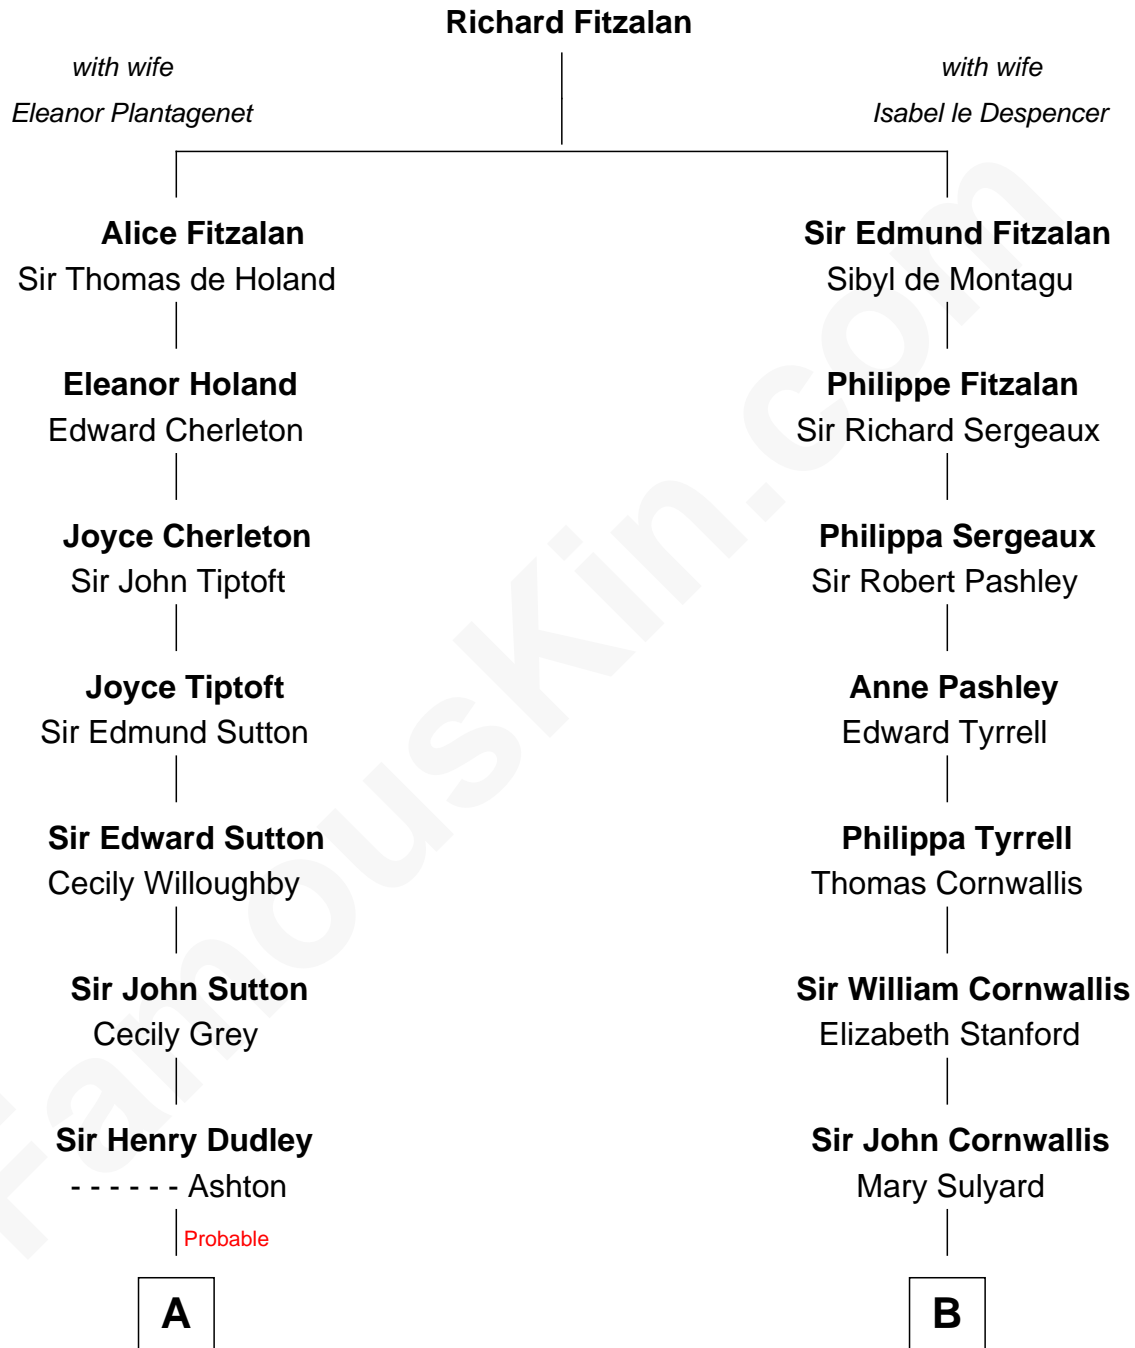

FamousKin.com Relationship Chart of

John Brown

American Abolitionist

16th cousin 4 times removed of

Marilyn Monroe

Actress, Model, and Singer

C

—
Elizabeth Cutting Easton

William Congdon Tennant

—
Elizabeth Easton Tennant

Frederick Almy Gifford

—
Charles Stanley Gifford

Gladys Pearl Monroe

—
Marilyn Monroe

Actress, Model, and Singer