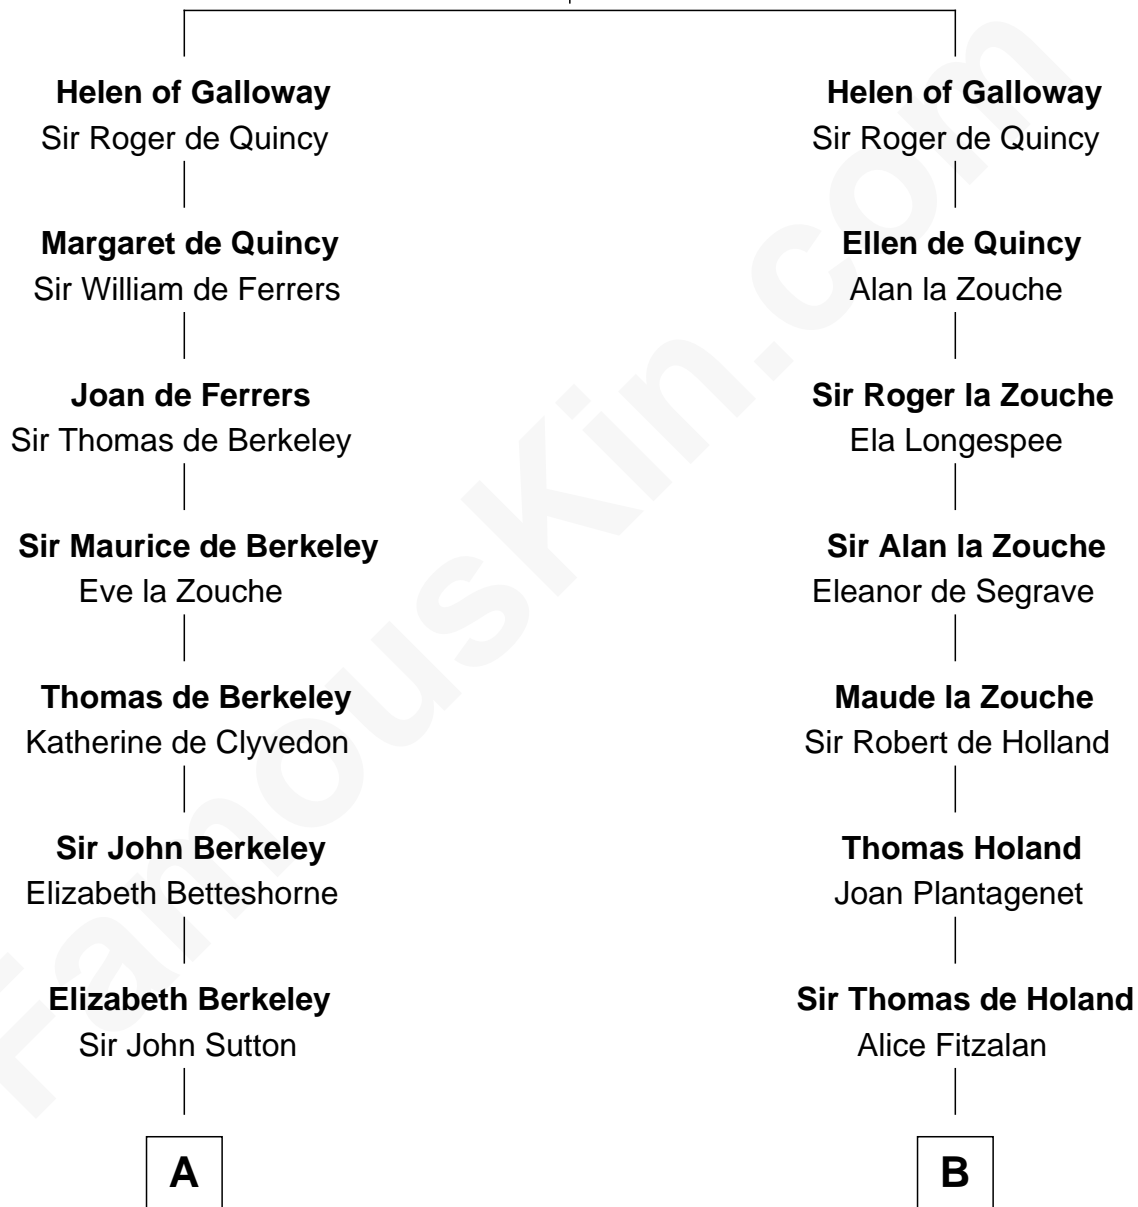

# FamousKin.com Relationship Chart of

**John Brown**

*American Abolitionist*

20th cousin 1 time removed of

**Noel Coward**

*Playwright, Actor, and Songwriter*

**Alan of Galloway**

Helen de l'Isle

**C**

**Oliver Humphrey**

Sarah Garrett

**Ruth Humphrey**

Gideon Mills

**Ruth Mills**

Owen Brown

**John Brown**

*American Abolitionist*

**D**

**John Veitch**

Barbara Ainslie

**Henry Veitch**

Margaret Harrison

**Henry Gordon Veitch**

Mary Kathleen Synch