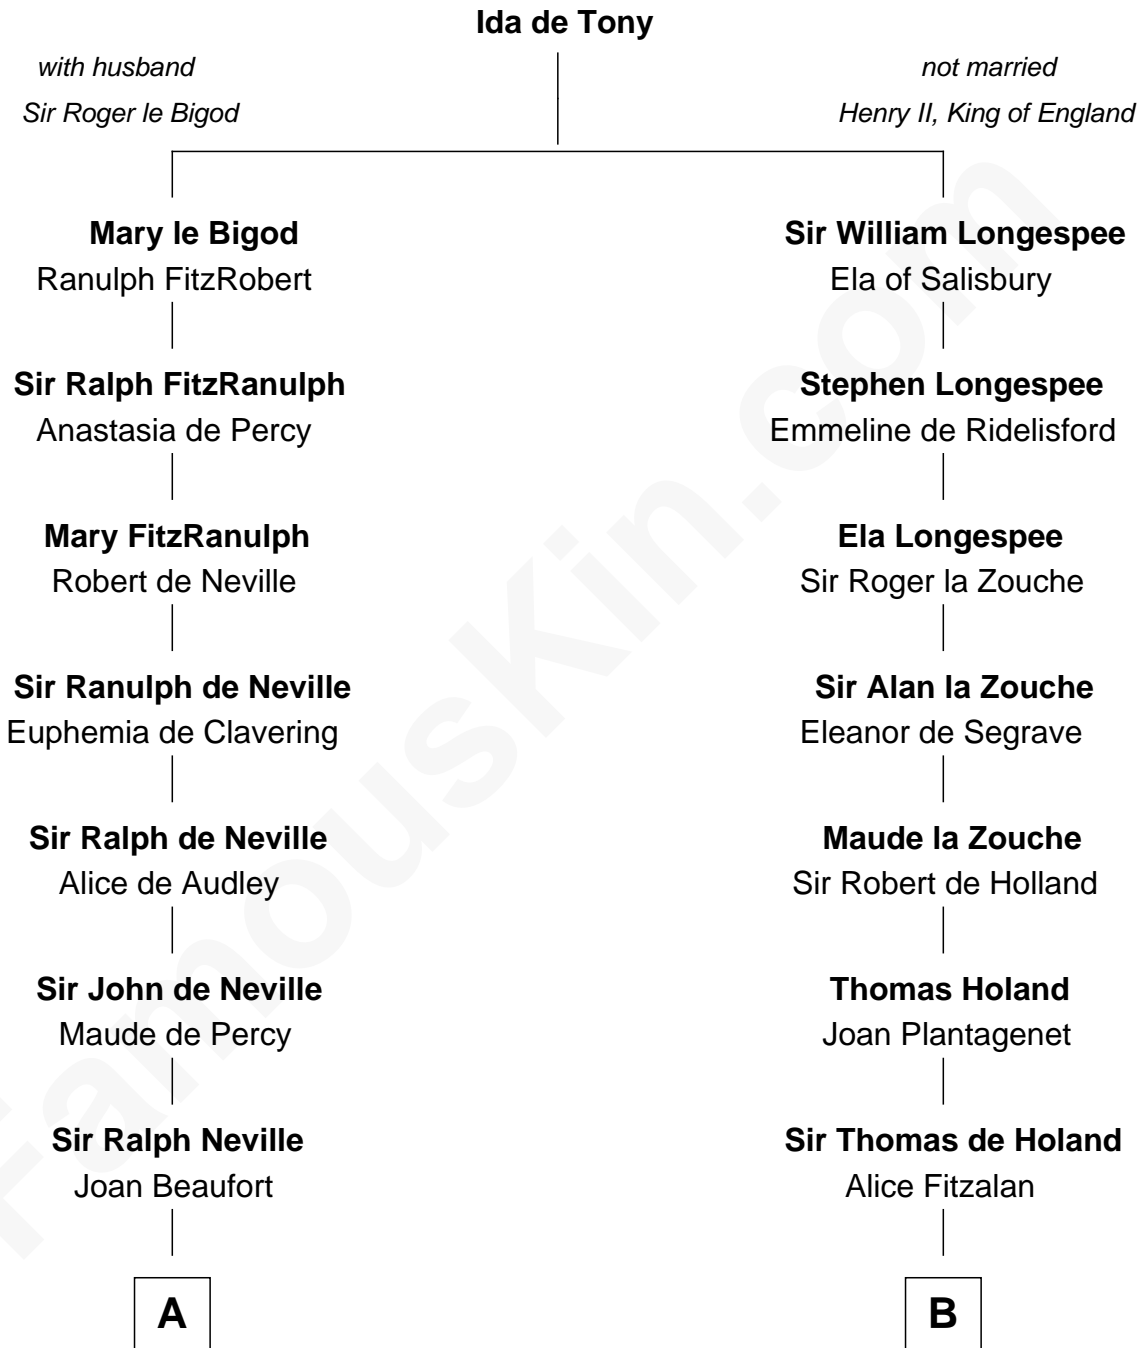

FamousKin.com Relationship Chart of

John Brown

American Abolitionist

21st cousin of

Noel Coward

Playwright, Actor, and Songwriter

C

Mercy Ruggles
Jonathan Humphrey

Oliver Humphrey
Sarah Garrett

Ruth Humphrey
Gideon Mills

Ruth Mills
Owen Brown

John Brown
American Abolitionist

D

John Veitch
Barbara Ainslie

Henry Veitch
Margaret Harrison

Henry Gordon Veitch
Mary Kathleen Synch