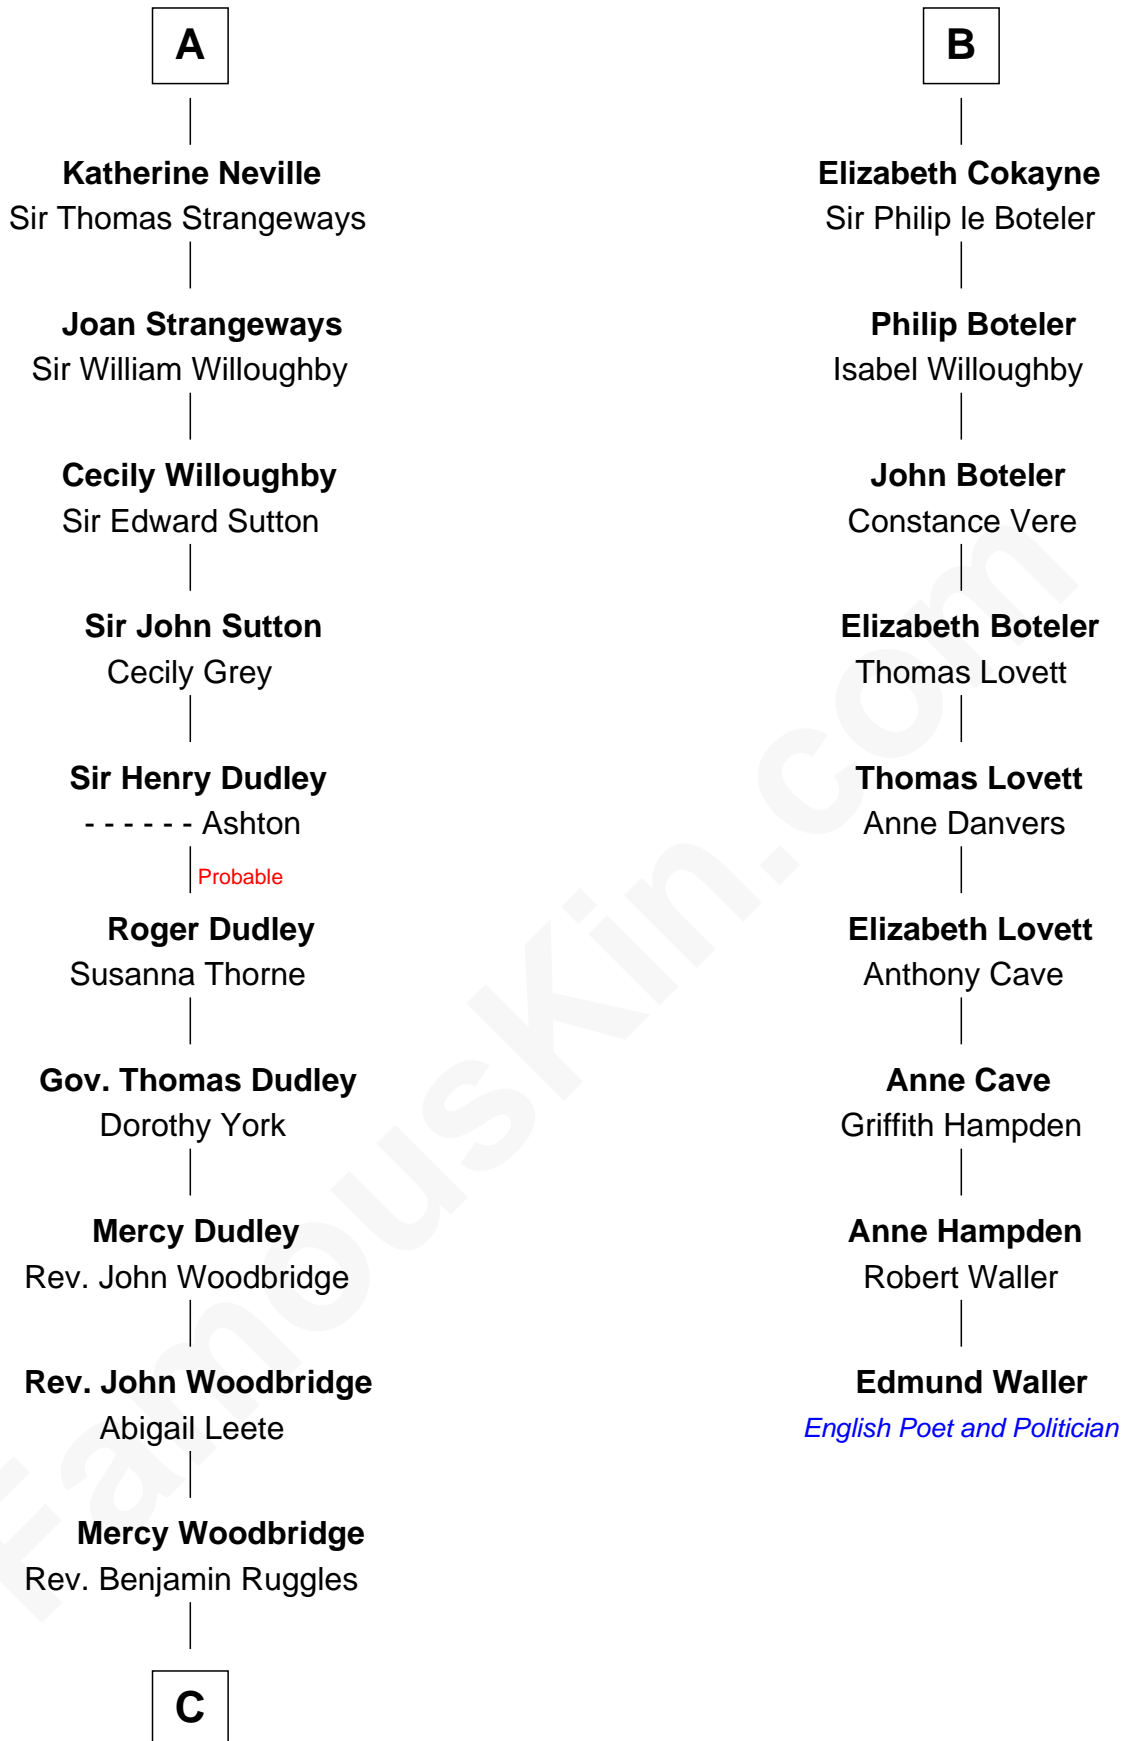

FamousKin.com Relationship Chart of

John Brown

American Abolitionist

15th cousin 6 times removed of

Edmund Waller

English Poet and Politician

Roger le Bigod

Ida de Tony

C

—
Mercy Ruggles
Jonathan Humphrey

—
Oliver Humphrey
Sarah Garrett

—
Ruth Humphrey
Gideon Mills

—
Ruth Mills
Owen Brown

—
John Brown
American Abolitionist

FamousKin.com