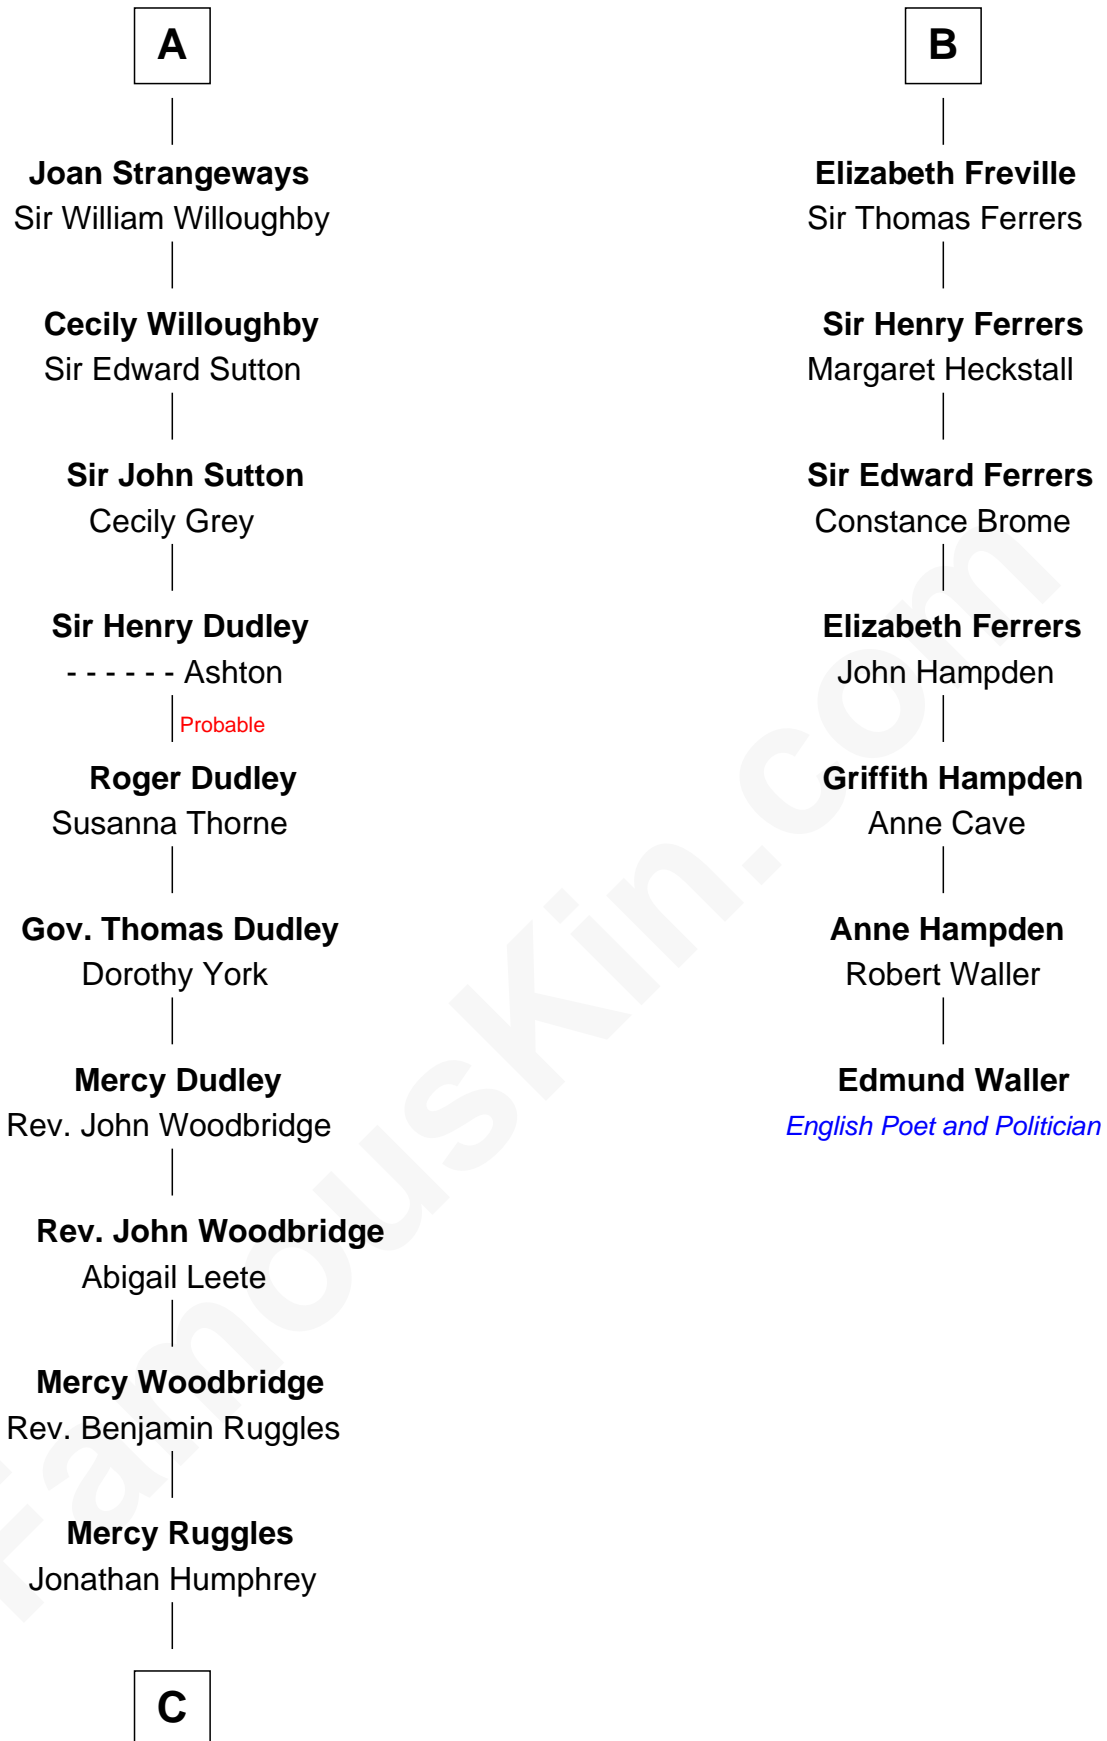

FamousKin.com Relationship Chart of

John Brown

American Abolitionist

13th cousin 7 times removed of

Edmund Waller

English Poet and Politician

Sir William Longespee

Ela of Salisbury

Joyce la Zouche de Mortimer

Joyce de Botetourte

Sir Baldwin Freville

Sir Baldwin Freville

Maude le Scrope

B

C

—
Oliver Humphrey

Sarah Garrett

—
Ruth Humphrey

Gideon Mills

—
Ruth Mills

Owen Brown

—
John Brown

American Abolitionist

FamousKin.com