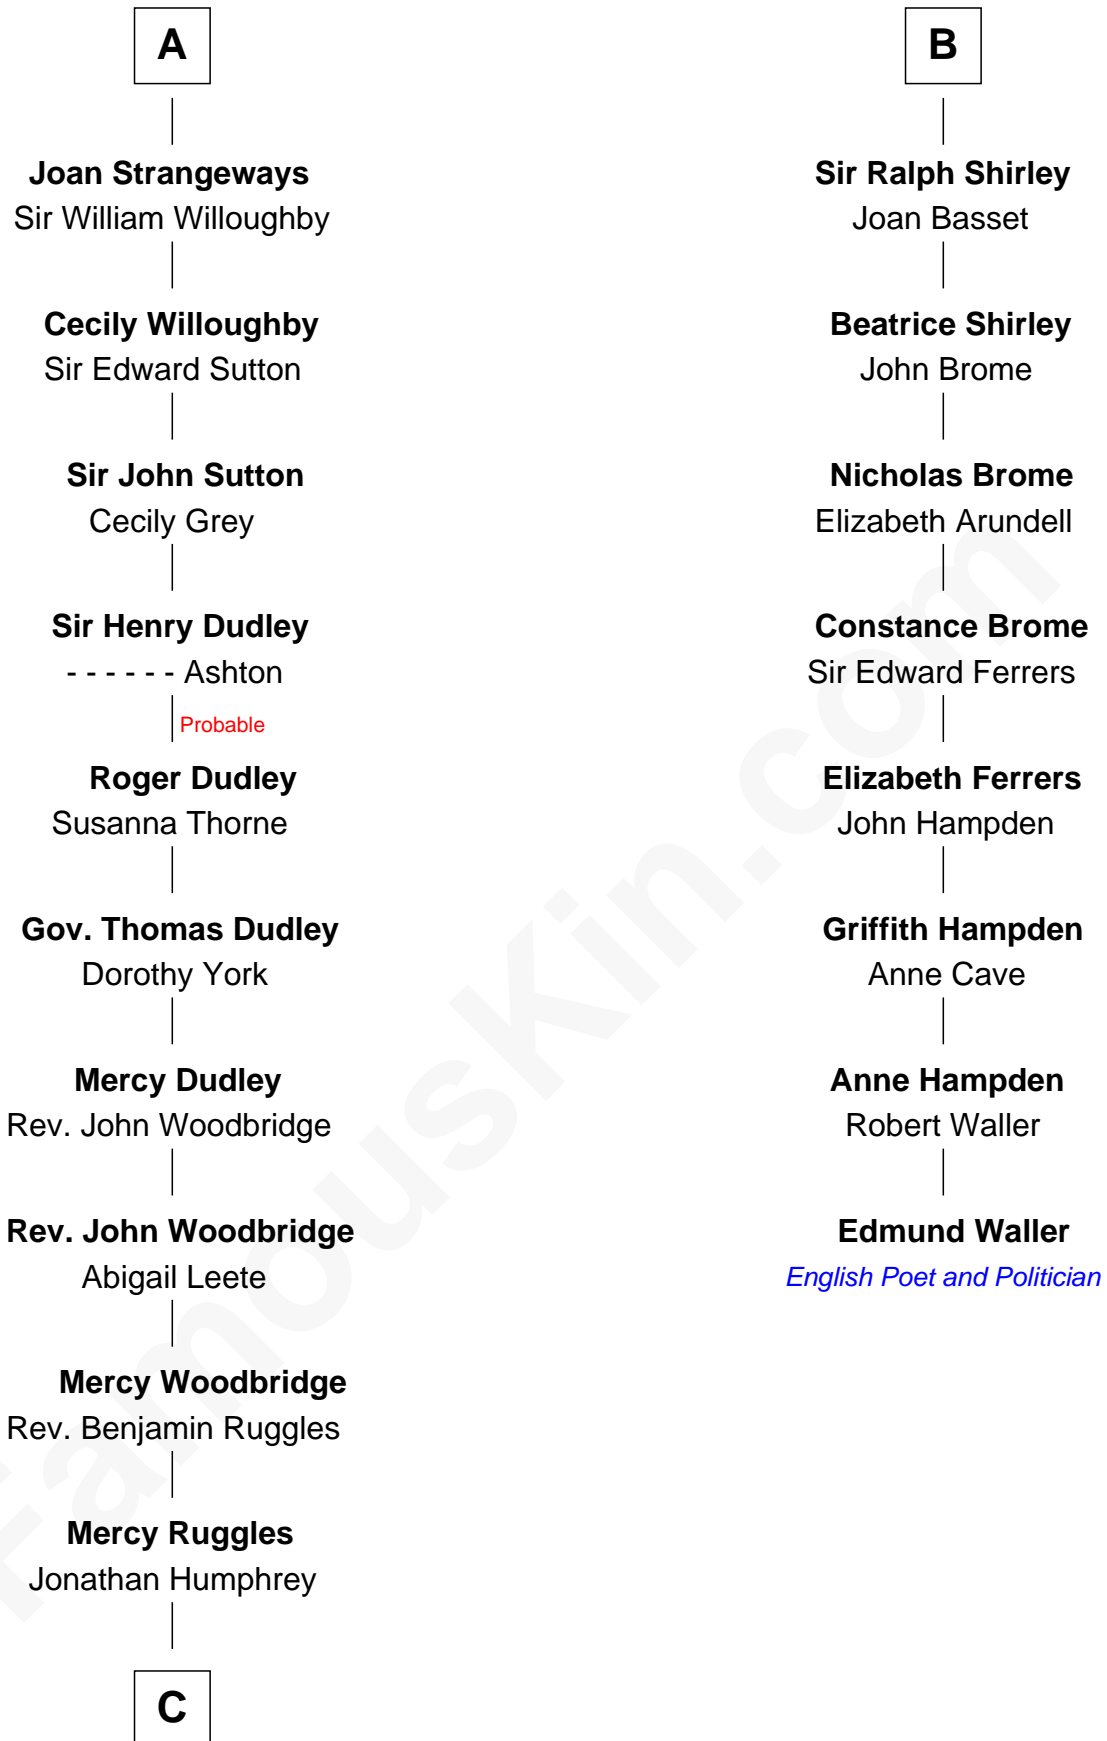

# FamousKin.com Relationship Chart of

**John Brown**

*American Abolitionist*

14th cousin 6 times removed of

**Edmund Waller**

*English Poet and Politician*

**Ralph de Mainwaring**

Amice de Chester

Sir Hugh de Meynell

**Isabel de Meynell**

Sir Thomas de Shirley

**Sir Hugh Shirley**

Beatrice Brewes

**B**

**C**

—  
**Oliver Humphrey**

Sarah Garrett

—  
**Ruth Humphrey**

Gideon Mills

—  
**Ruth Mills**

Owen Brown

—  
**John Brown**

*American Abolitionist*

FamousKin.com