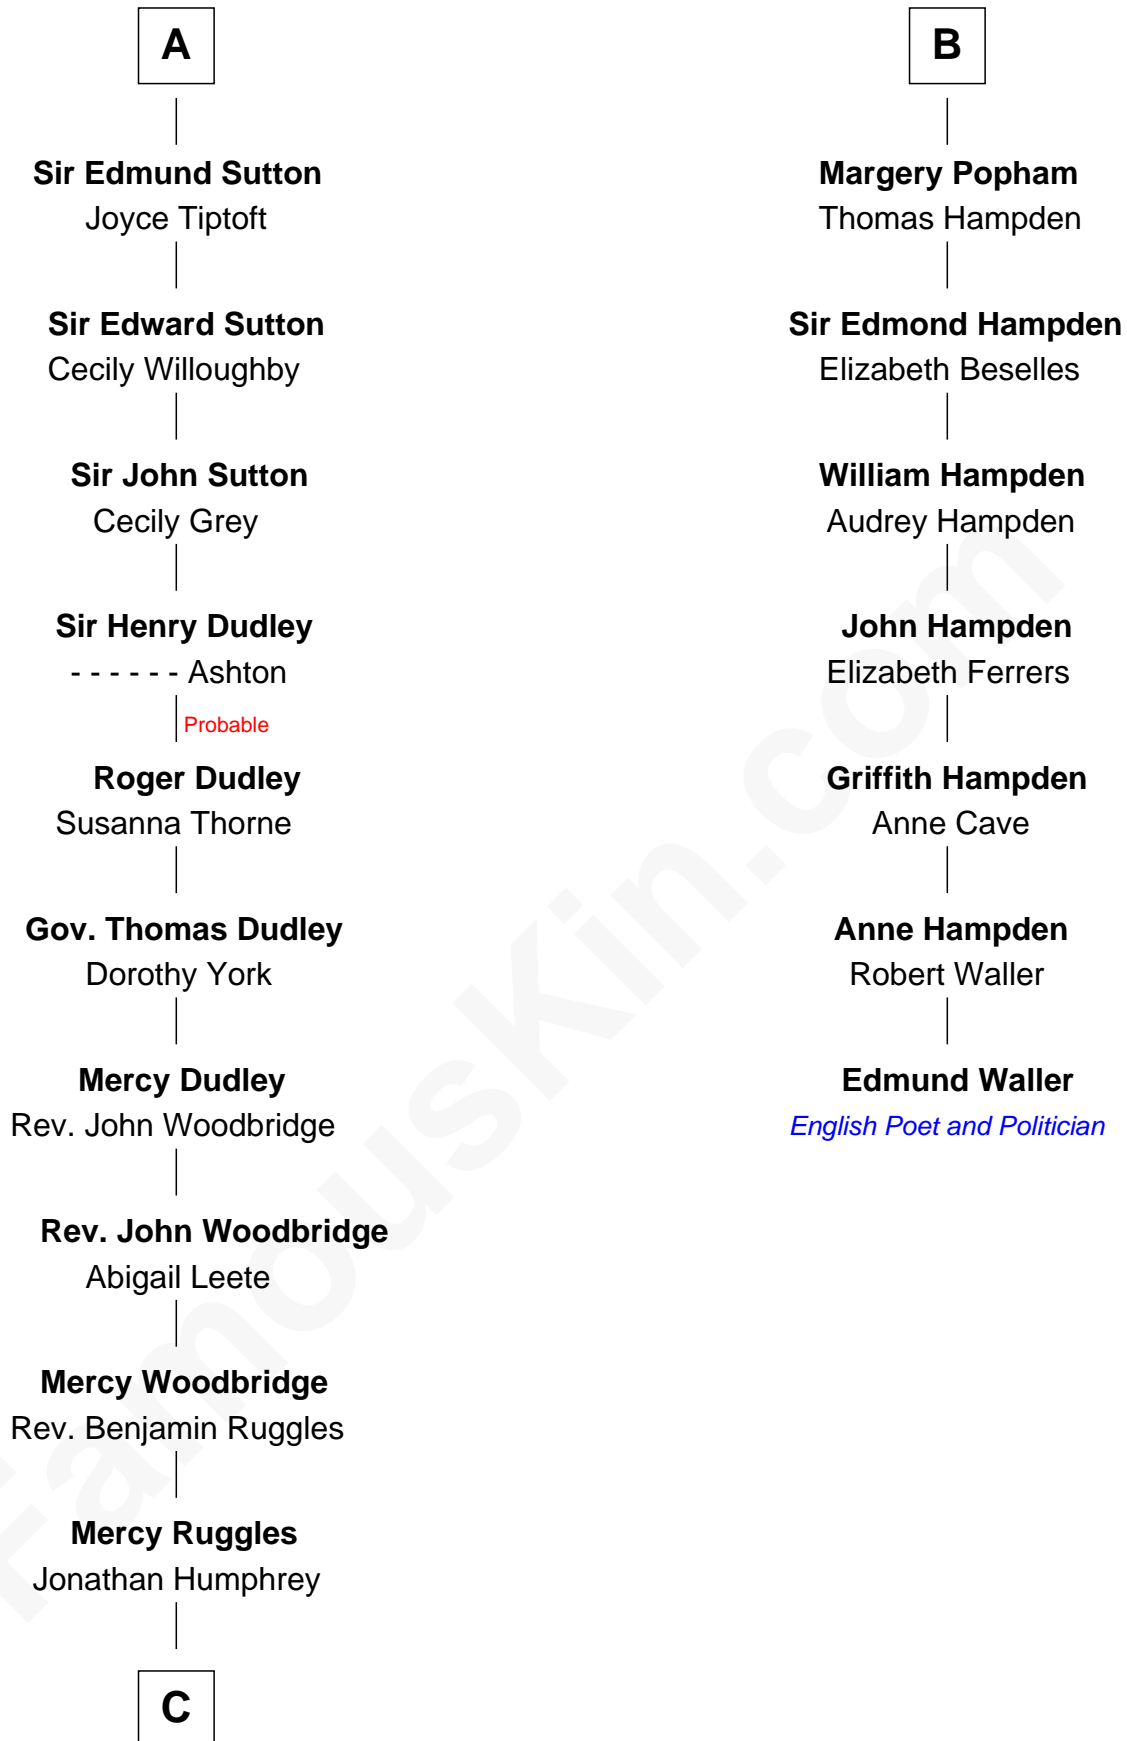

# FamousKin.com Relationship Chart of

**John Brown**

*American Abolitionist*

13th cousin 7 times removed of

**Edmund Waller**

*English Poet and Politician*

**Sir William Marshal**

Isabel de Clare

**C**

—  
**Oliver Humphrey**

Sarah Garrett

—  
**Ruth Humphrey**

Gideon Mills

—  
**Ruth Mills**

Owen Brown

—  
**John Brown**

*American Abolitionist*

FamousKin.com