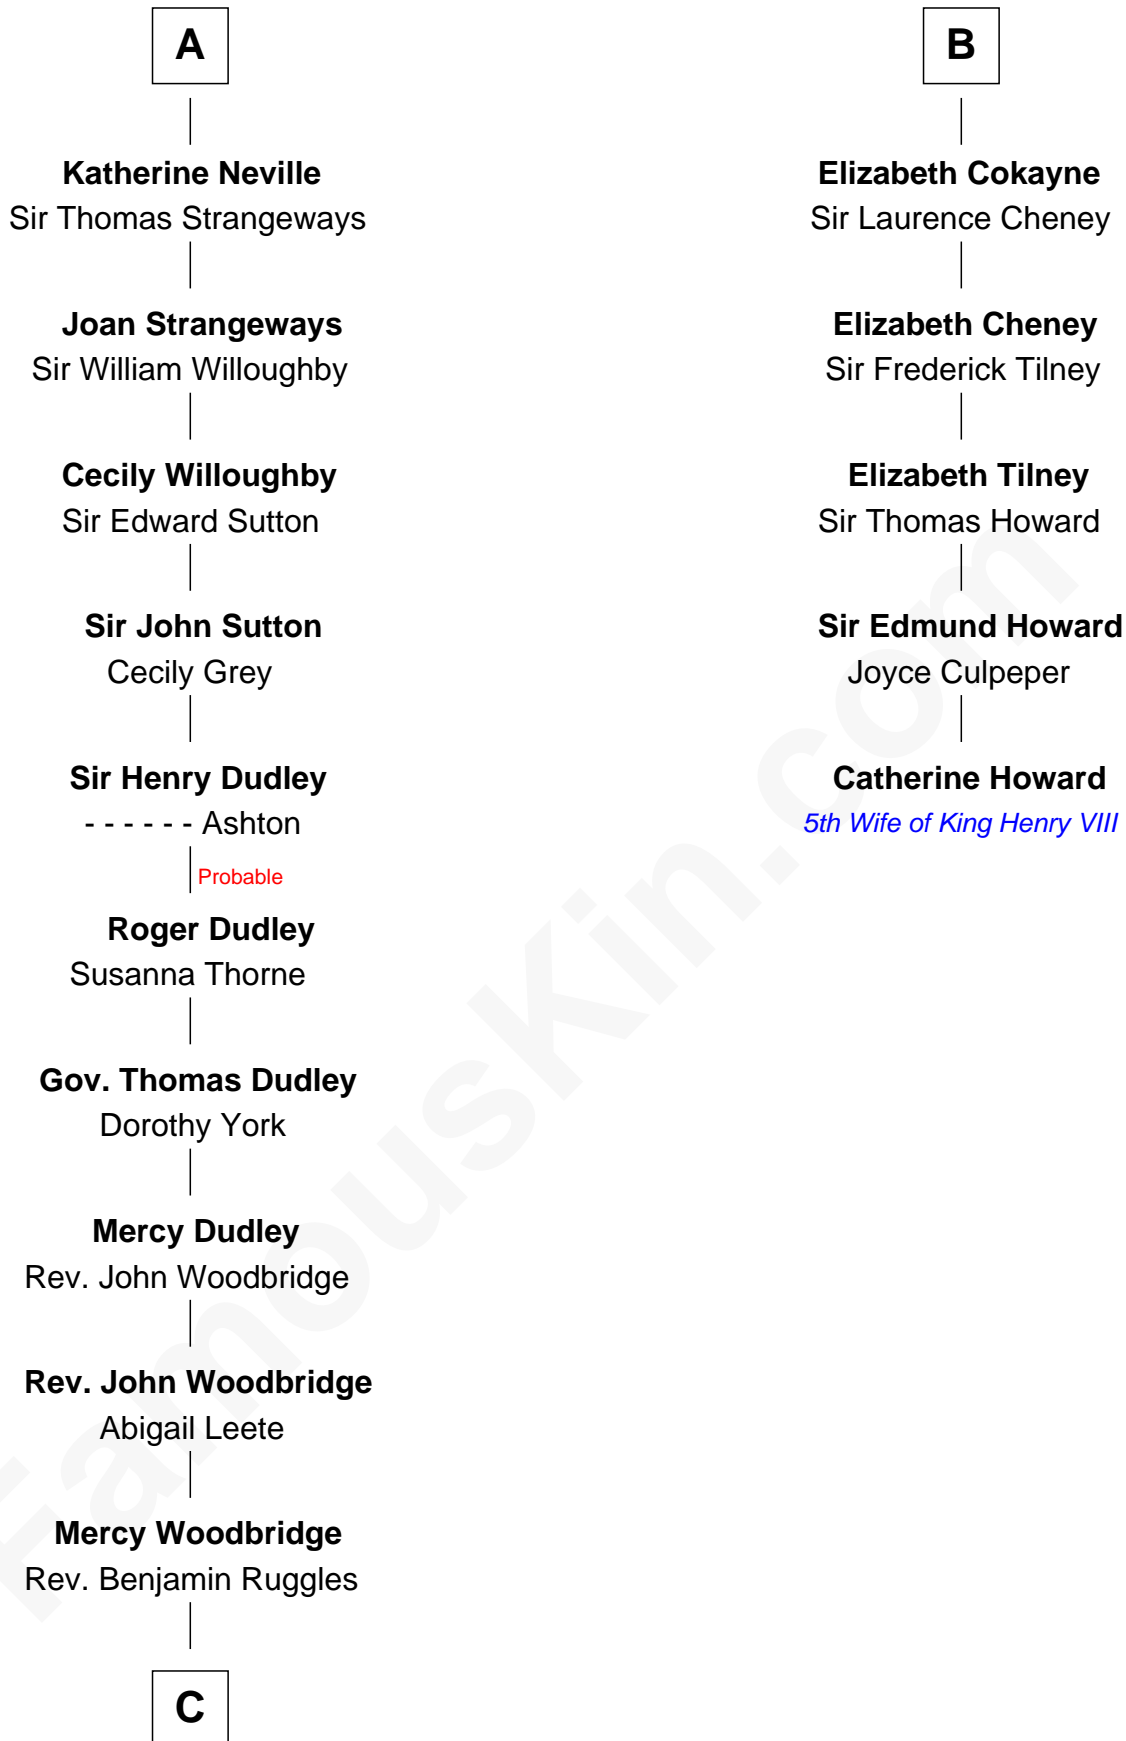

# FamousKin.com Relationship Chart of

**John Brown**

*American Abolitionist*

11th cousin 10 times removed of

**Catherine Howard**

*5th Wife of King Henry VIII*

**Roger le Bigod**

Ida de Tony

**C**

—  
**Mercy Ruggles**  
Jonathan Humphrey

—  
**Oliver Humphrey**  
Sarah Garrett

—  
**Ruth Humphrey**  
Gideon Mills

—  
**Ruth Mills**  
Owen Brown

—  
**John Brown**  
*American Abolitionist*

FamousKin.com