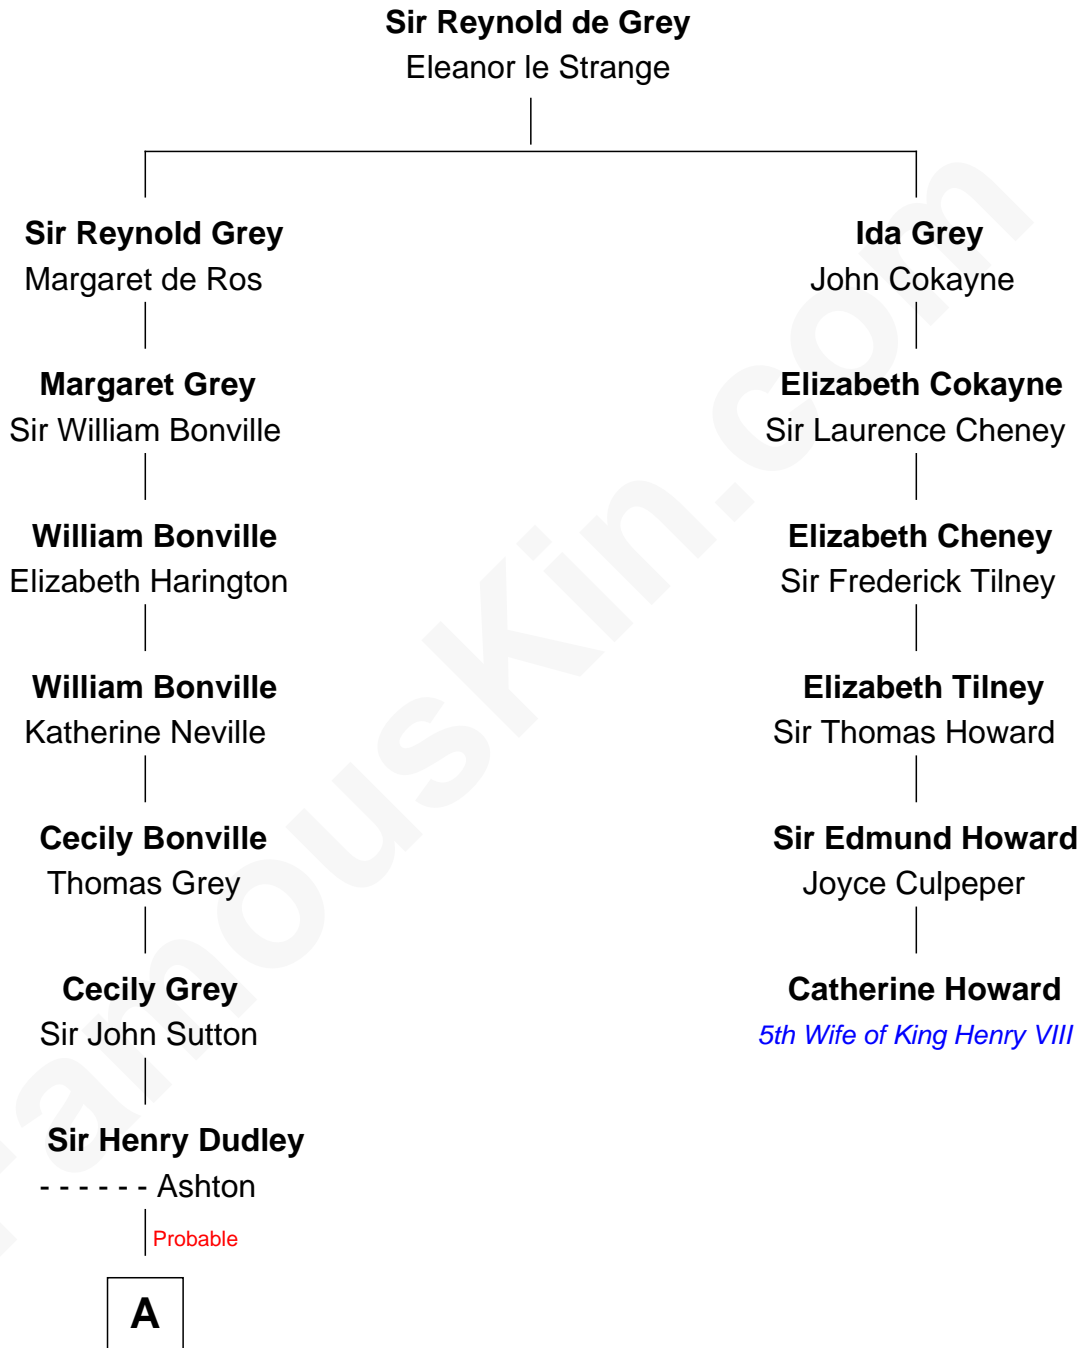

FamousKin.com Relationship Chart of

John Brown

American Abolitionist

5th cousin 11 times removed of

Catherine Howard

5th Wife of King Henry VIII

A

—
Roger Dudley
Susanna Thorne

—
Gov. Thomas Dudley
Dorothy York

—
Mercy Dudley
Rev. John Woodbridge

—
Rev. John Woodbridge
Abigail Leete

—
Mercy Woodbridge
Rev. Benjamin Ruggles

—
Mercy Ruggles
Jonathan Humphrey

—
Oliver Humphrey
Sarah Garrett