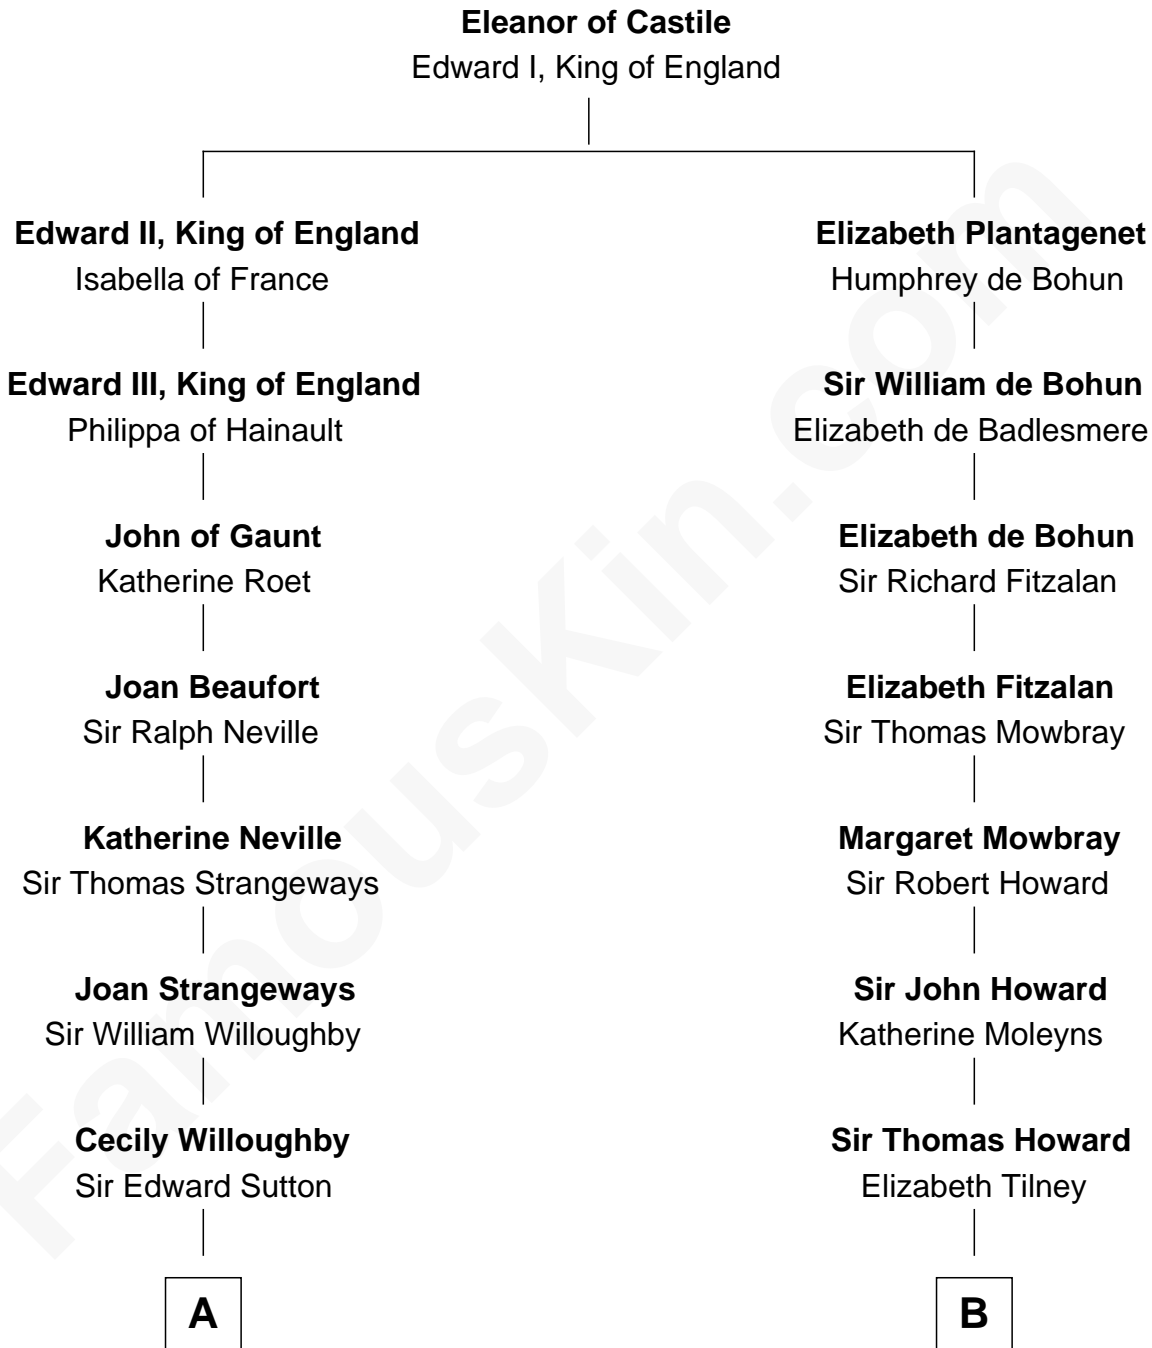

# FamousKin.com Relationship Chart of

**John Brown**

*American Abolitionist*

8th cousin 10 times removed of

**Catherine Howard**

*5th Wife of King Henry VIII*

**C**

**Ruth Mills**  
Owen Brown

**John Brown**  
*American Abolitionist*

FamousKin.com