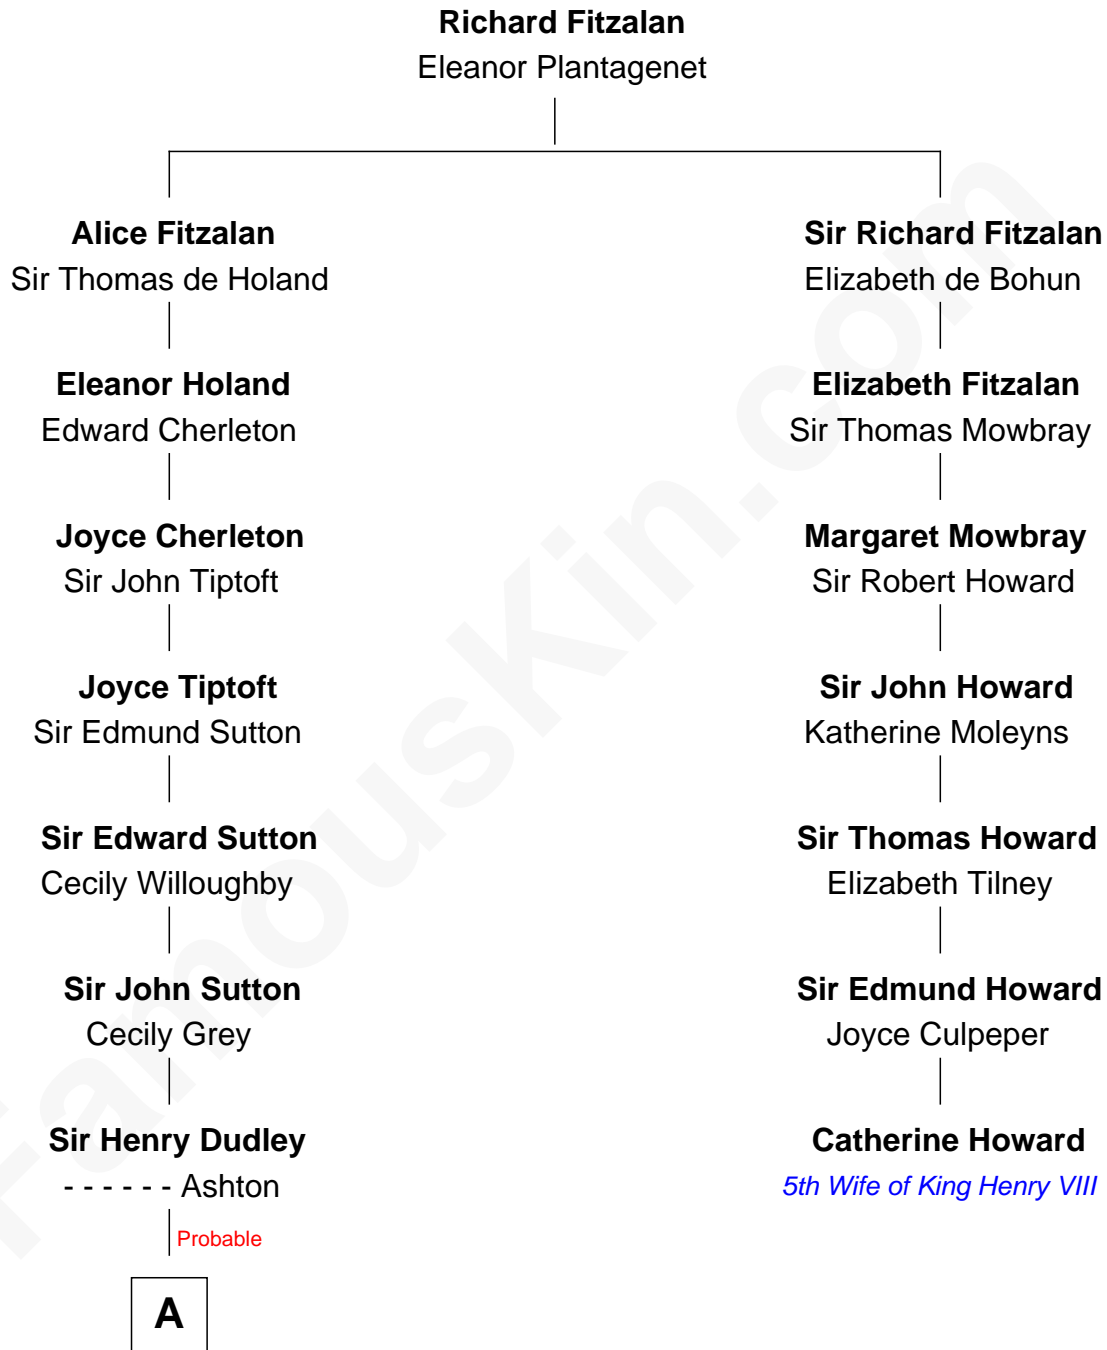

# FamousKin.com Relationship Chart of

**John Brown**

*American Abolitionist*

6th cousin 10 times removed of

**Catherine Howard**

*5th Wife of King Henry VIII*

**A**

—  
**Roger Dudley**  
Susanna Thorne