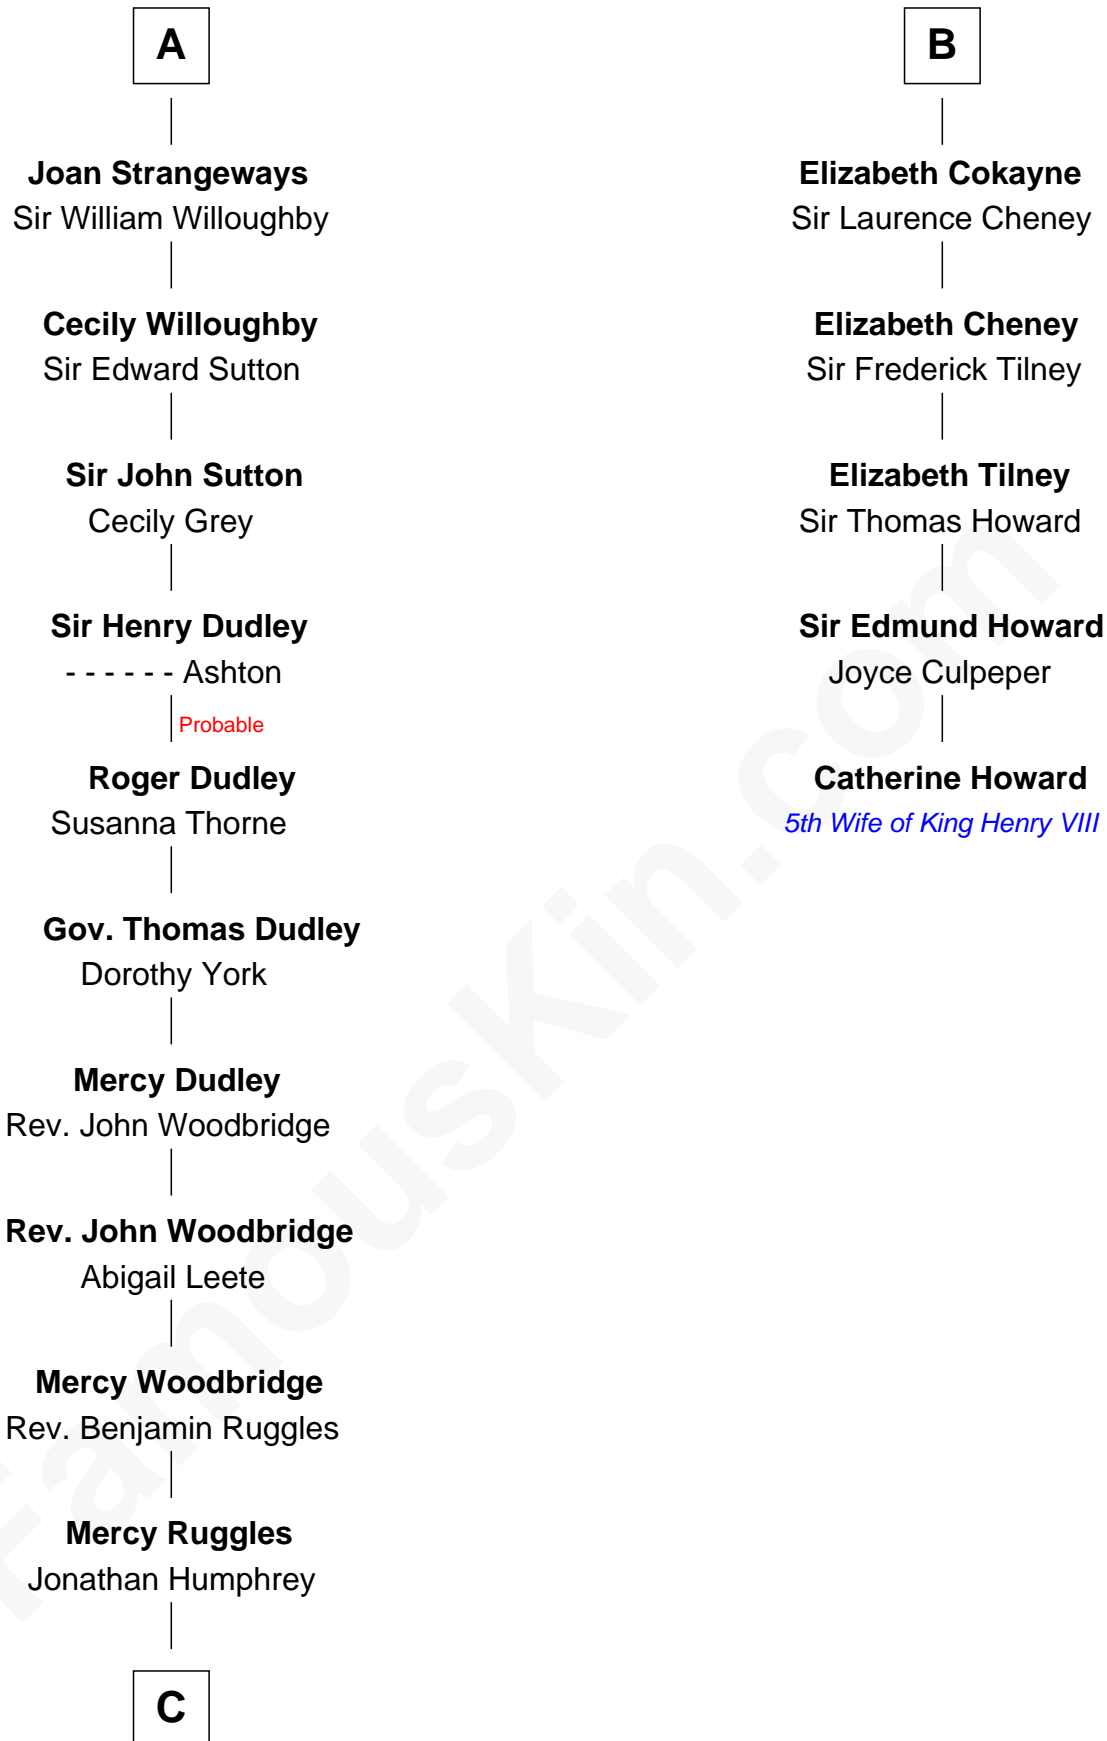

FamousKin.com Relationship Chart of

John Brown

American Abolitionist

11th cousin 9 times removed of

Catherine Howard

5th Wife of King Henry VIII

Sir William Longespee

Ela of Salisbury

Sir Walter FitzRobert

Ela FitzWalter

William de Odingsells

Ida de Odingsells

Sir Roger de Herdeburgh

Ela Herdeburgh

Sir William de Boteler

Ankaret le Boteler

John le Strange

Eleanor le Strange

Sir Reynold de Grey

Ida Grey

John Cokayne

B

C

—
Oliver Humphrey

Sarah Garrett

—
Ruth Humphrey

Gideon Mills

—
Ruth Mills

Owen Brown

—
John Brown

American Abolitionist

FamousKin.com