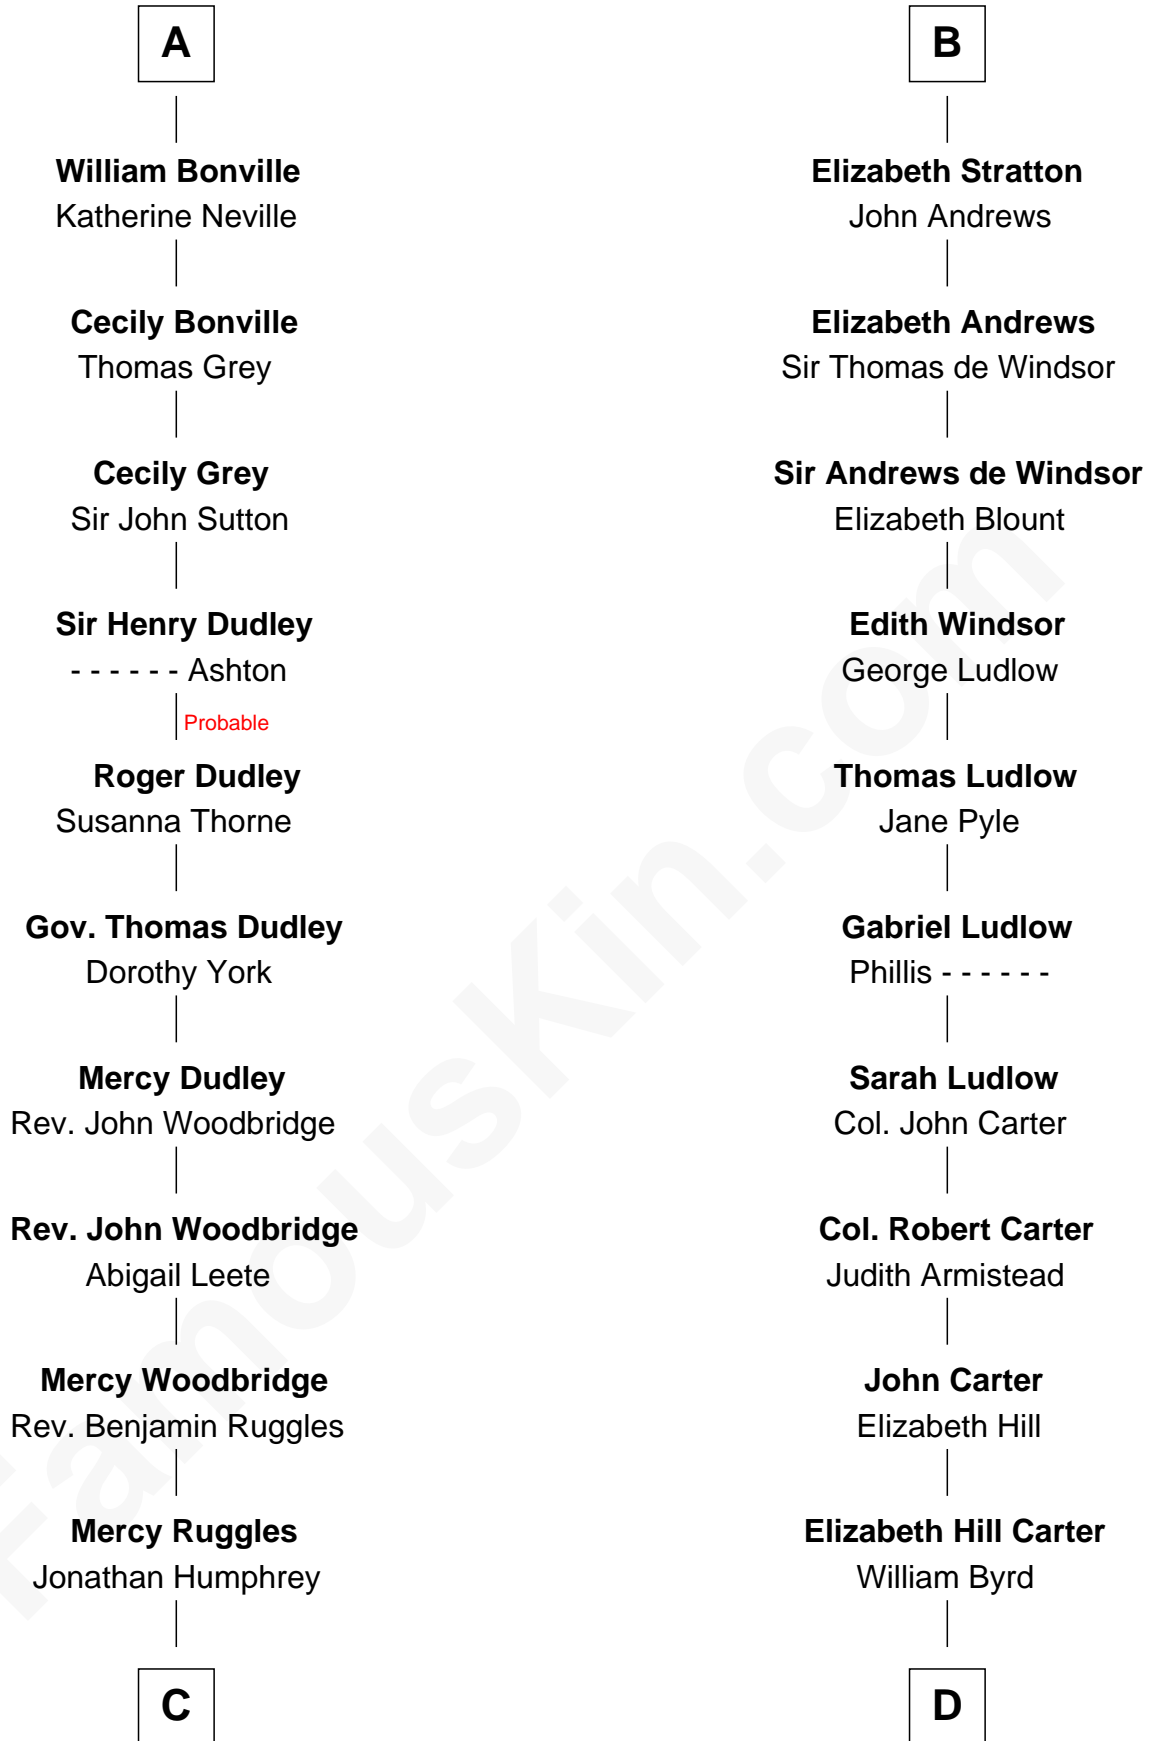

FamousKin.com Relationship Chart of

John Brown

American Abolitionist

20th cousin 1 time removed of

Admiral Richard Byrd

Polar Explorer

Sir Humphrey de Bohun

Maud of Eu

American Abolitionist

D

Thomas Taylor Byrd

Mary Armistead

Richard Evelyn Byrd

Anne Harrison

Col. William Byrd

Jane Meriwether Rivers