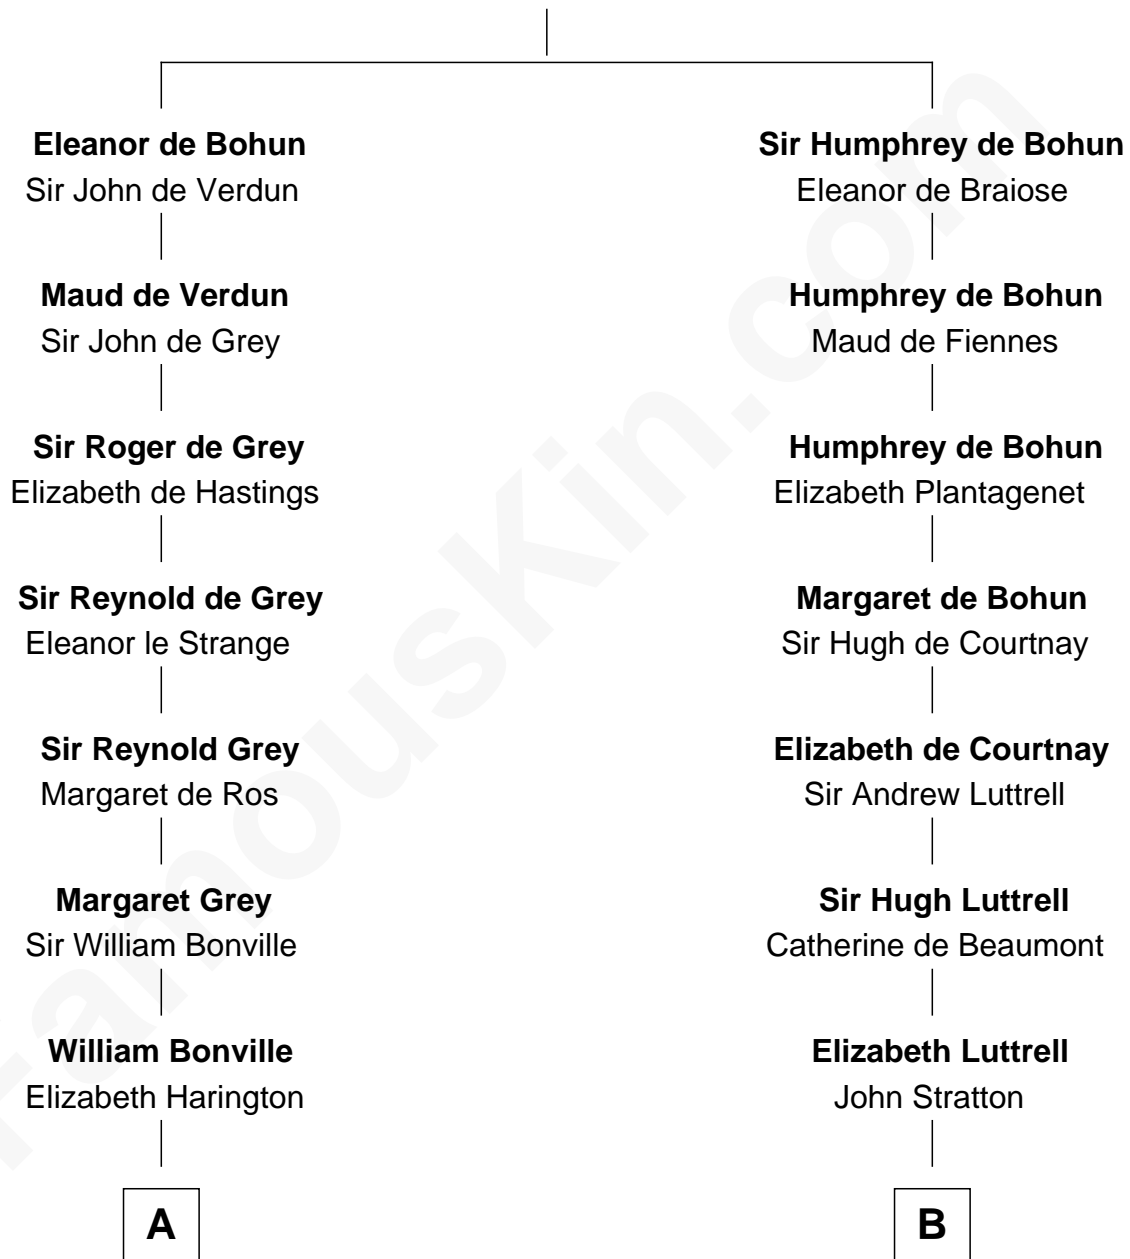

FamousKin.com Relationship Chart of

John Brown

American Abolitionist

20th cousin 1 time removed of

Admiral Richard Byrd

Polar Explorer

Sir Humphrey de Bohun

Maud of Eu

American Abolitionist

D

Thomas Taylor Byrd

Mary Armistead

Richard Evelyn Byrd

Anne Harrison

Col. William Byrd

Jane Meriwether Rivers