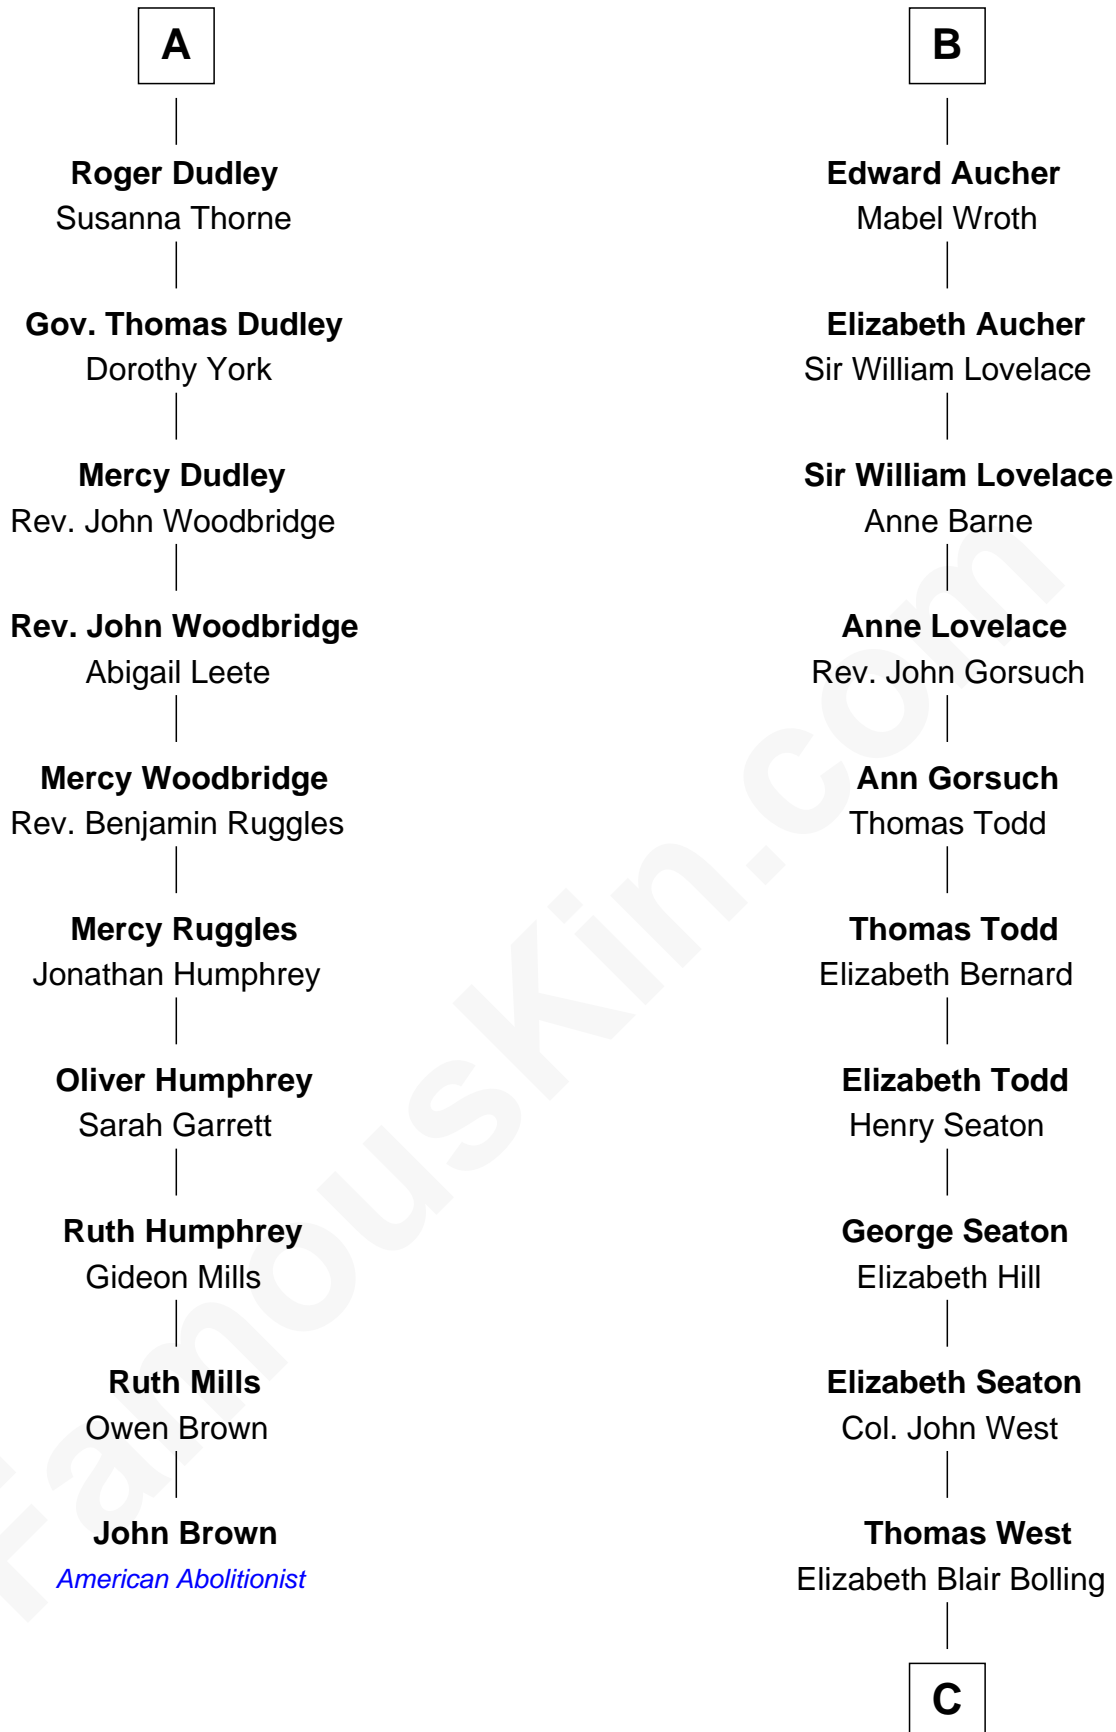

# FamousKin.com Relationship Chart of

**John Brown**

*American Abolitionist*

16th cousin 5 times removed of

**Admiral Richard Byrd**

*Polar Explorer*

**C**

**Eliza Bolling West**  
Dr. Joel Walker Flood

**Col. Henry De La Warr Flood**  
Mary Elizabeth Trent

**Joel Walker Flood**  
Ella Faulkner

**Eleanor Bolling Flood**  
Richard Evelyn Byrd

**Admiral Richard Byrd**  
*Polar Explorer*

FamousKin.com