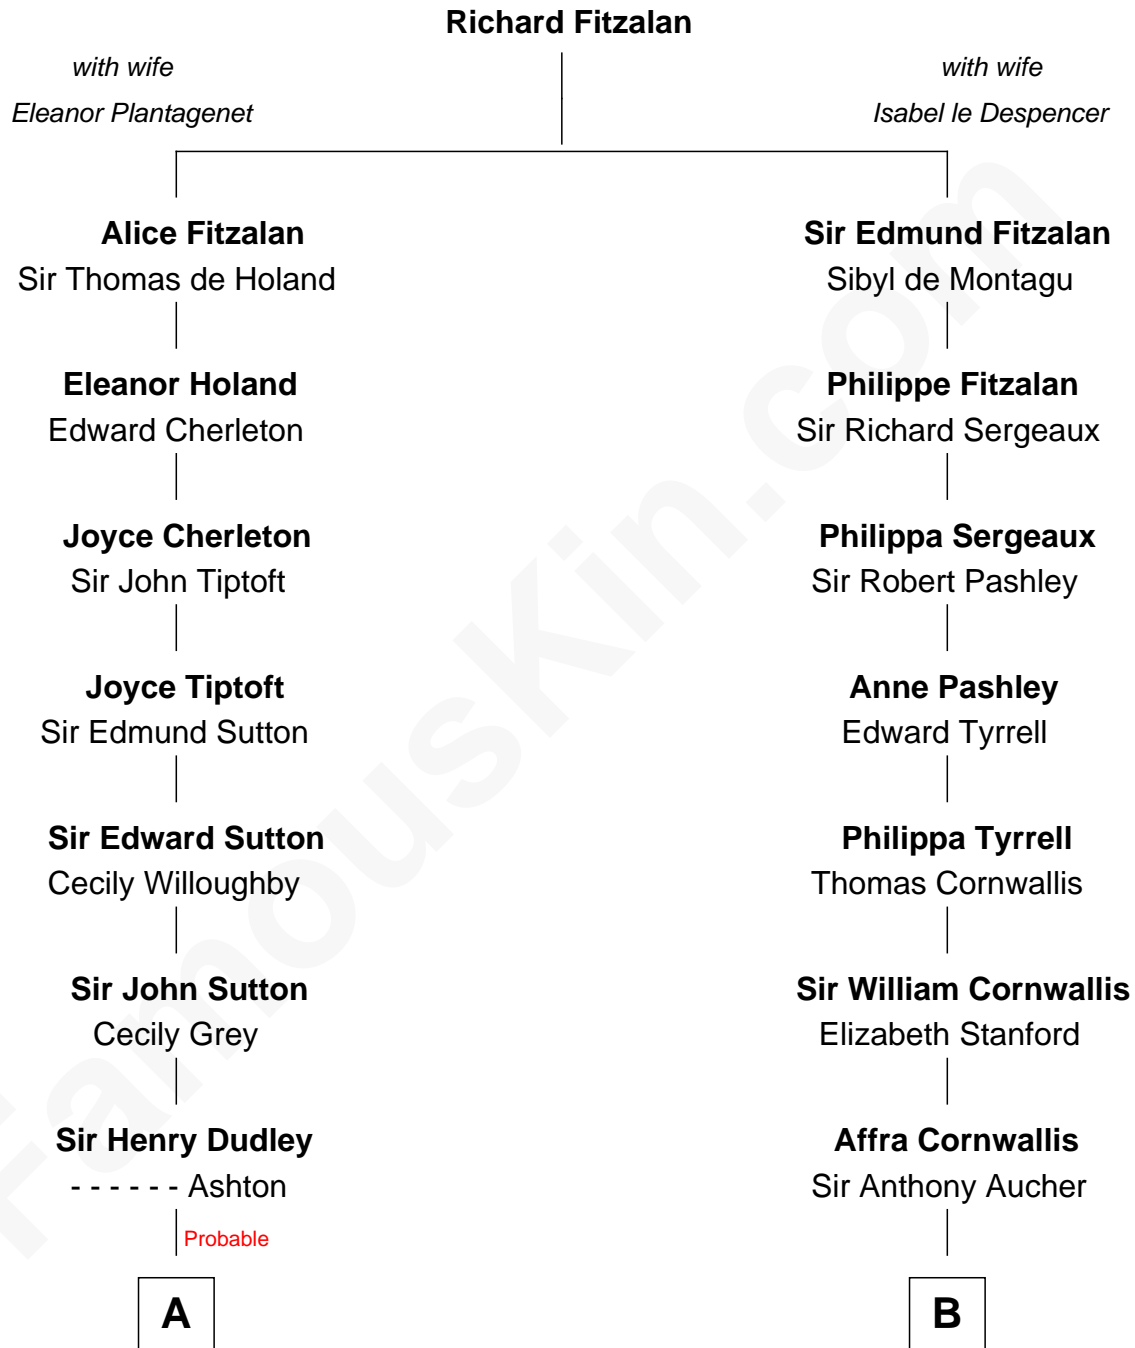

# FamousKin.com Relationship Chart of

**John Brown**

*American Abolitionist*

16th cousin 5 times removed of

**Admiral Richard Byrd**

*Polar Explorer*

**C**

**Eliza Bolling West**  
Dr. Joel Walker Flood

**Col. Henry De La Warr Flood**  
Mary Elizabeth Trent

**Joel Walker Flood**  
Ella Faulkner

**Eleanor Bolling Flood**  
Richard Evelyn Byrd

**Admiral Richard Byrd**  
*Polar Explorer*

FamousKin.com