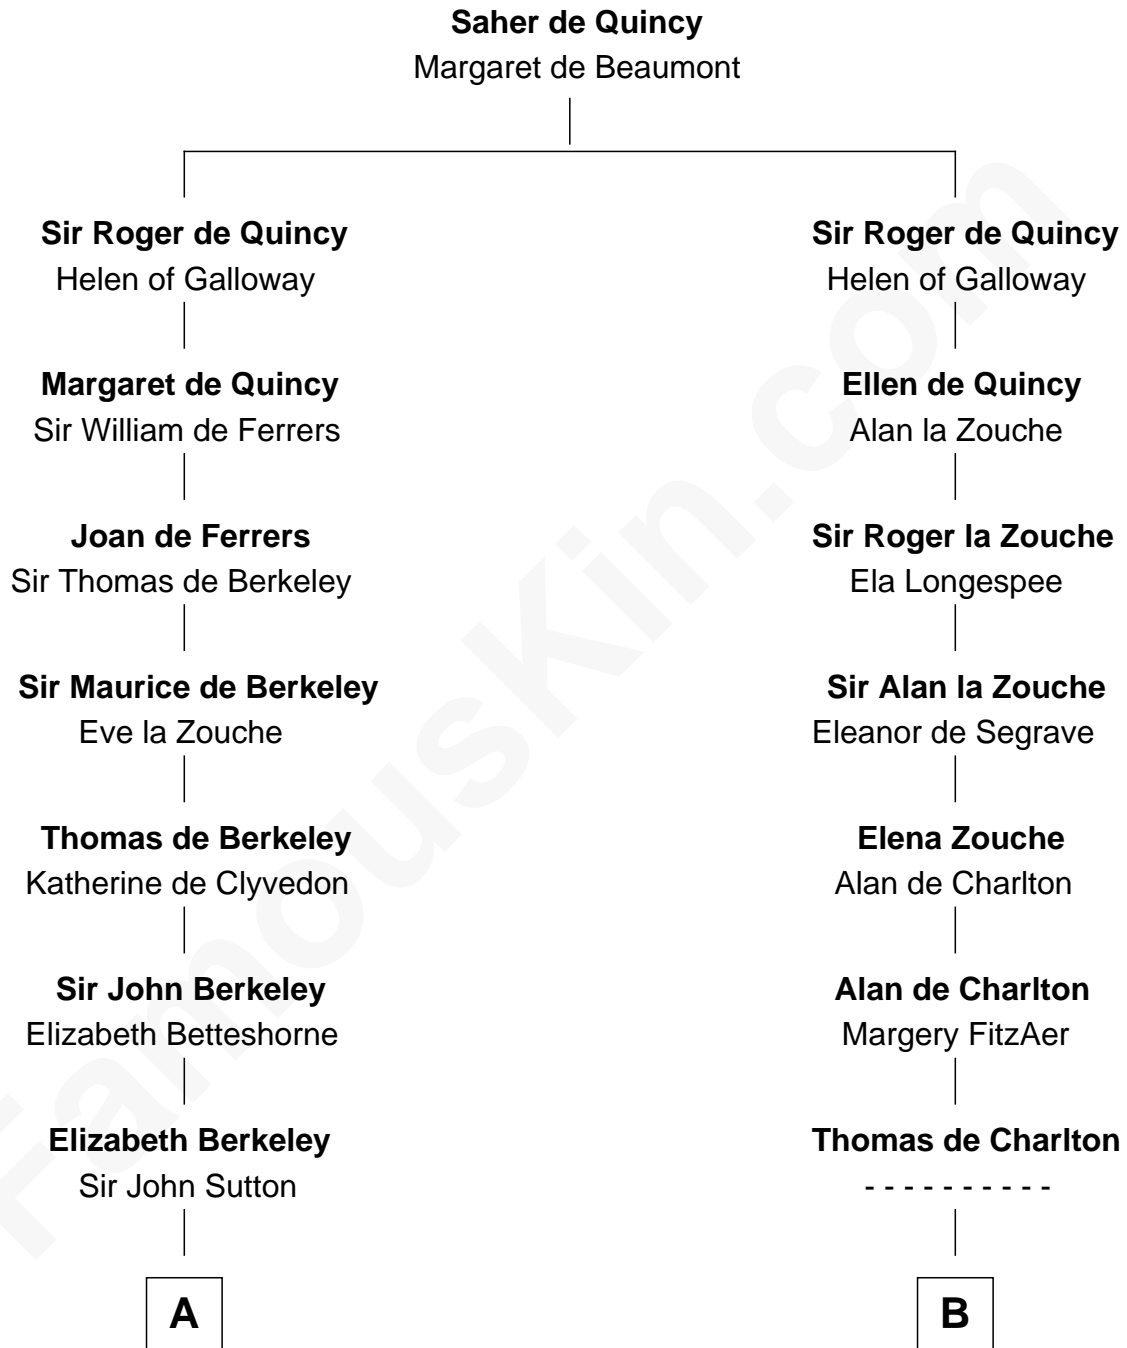

FamousKin.com

Relationship Chart of

John Brown

American Abolitionist

15th cousin 5 times removed of

Rev. John Whittingham

(c1616 - 1639) Great Migration Immigrant 1637

C

—
Oliver Humphrey

Sarah Garrett

—
Ruth Humphrey

Gideon Mills

—
Ruth Mills

Owen Brown

—
John Brown

American Abolitionist