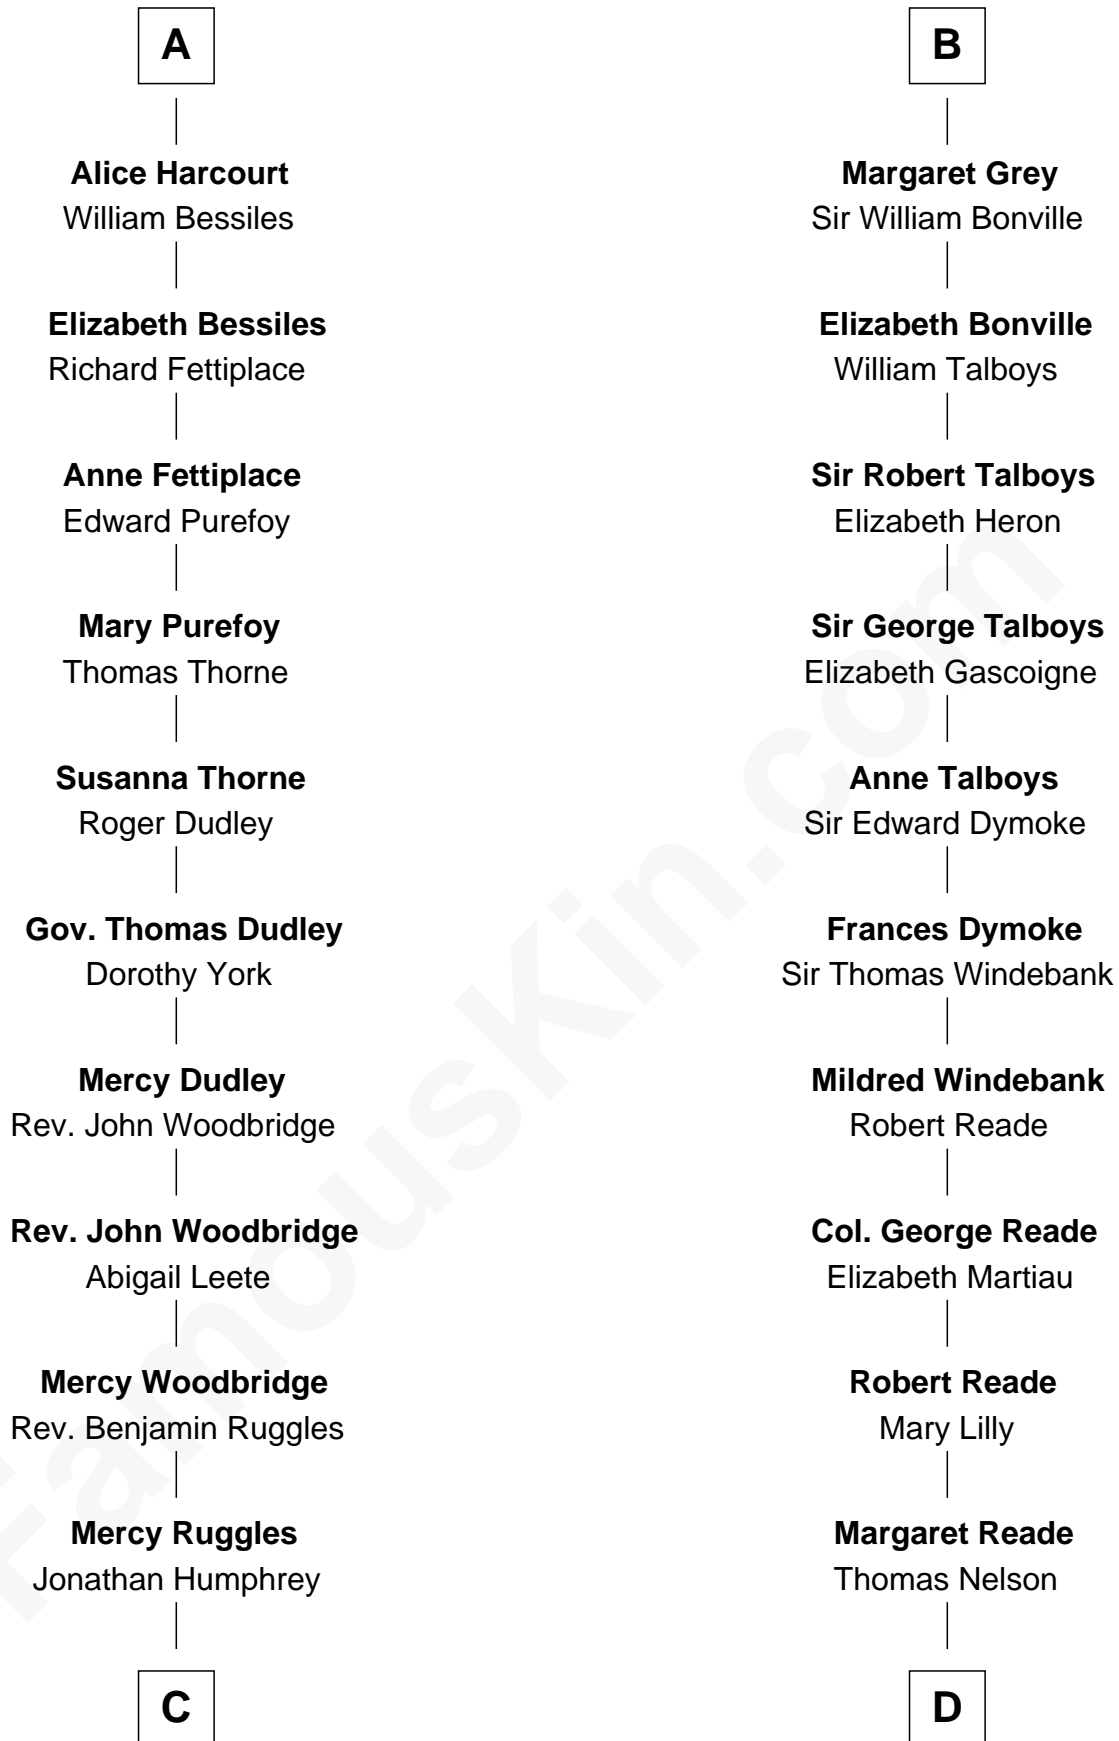

FamousKin.com Relationship Chart of

John Brown

American Abolitionist

18th cousin 2 times removed of

Thomas Nelson

Signer of the Declaration of Independence

Robert Fitzwalter

Rohese - - - - -

Maud Grey

Sir Thomas Harcourt

Sir Thomas Harcourt

Jane Fraunceys

Sir Richard Harcourt

Edith St. Clair

A

Sir Walter FitzRobert

Ida Longespee

Ela FitzWalter

William de Odingsells

Ida de Odingsells

Sir Roger de Herdeburgh

Ela Herdeburgh

Sir William de Boteler

Ankaret le Boteler

John le Strange

Eleanor le Strange

Sir Reynold de Grey

Sir Reynold Grey

Margaret de Ros

B

C

Oliver Humphrey