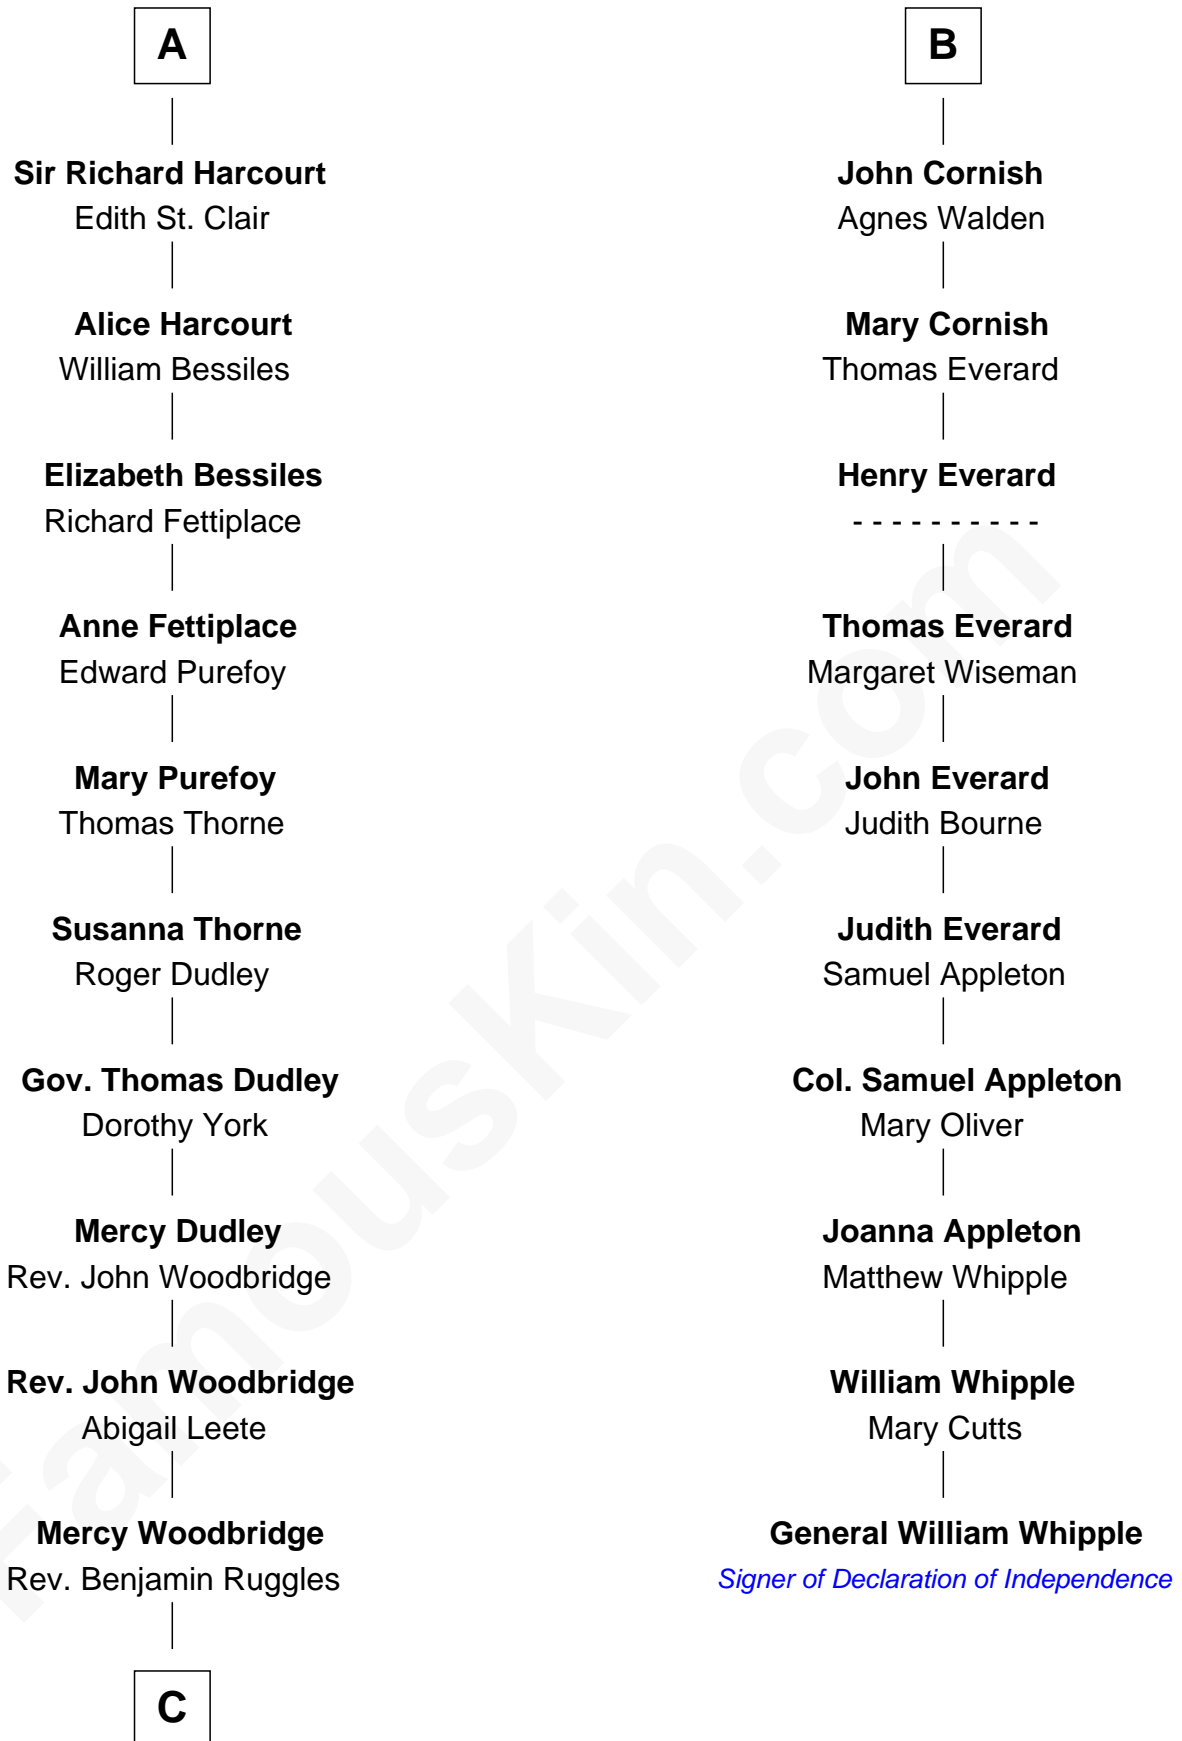

## Relationship Chart of

### John Brown

*American Abolitionist*

16th cousin 5 times removed of

### General William Whipple

*Signer of the Declaration of Independence*

**C**

**Mercy Ruggles**  
Jonathan Humphrey

**Oliver Humphrey**  
Sarah Garrett

**Ruth Humphrey**  
Gideon Mills

**Ruth Mills**  
Owen Brown