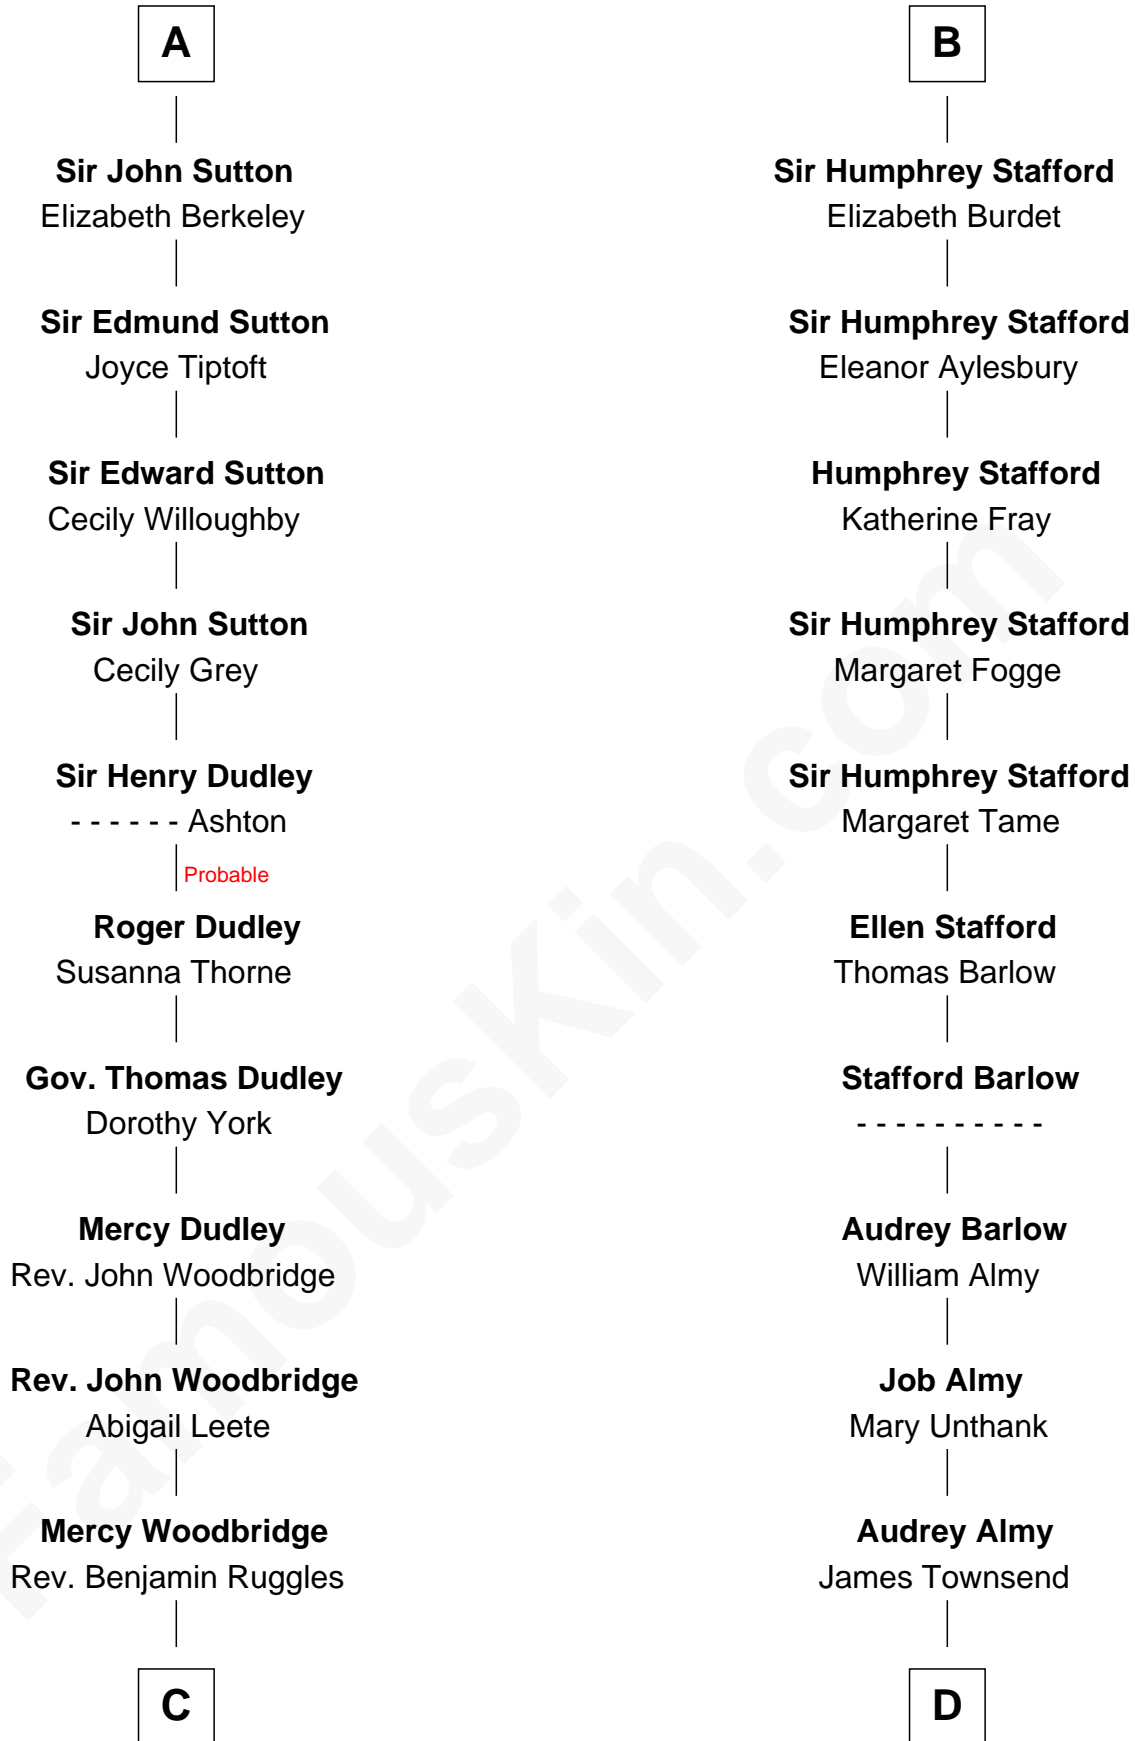

FamousKin.com Relationship Chart of

John Brown

American Abolitionist

19th cousin 2 times removed of

Robert Townsend

Member of the Culper Spy Ring during the American Revolution

Sir Ralph de Somery

Margaret le Gras

Nichole d'Aubenev

Margaret de Somery

Ralph Basset

Ralph Basset

Hawise - - - - -

Margaret Basset

Edmund de Stafford

Ralph de Stafford

Katherine de Hastang

Margaret Stafford

Sir John Stafford

Ralph Stafford

Maud de Hastang

B

C

Mercy Ruggles
Jonathan Humphrey

Oliver Humphrey
Sarah Garrett

Ruth Humphrey
Gideon Mills

Ruth Mills
Owen Brown

John Brown
American Abolitionist

D

Jacob Townsend
Phoebe Seaman

Samuel Townsend
Sarah Stoddard

Robert Townsend
Spy known as "Culper Jr."